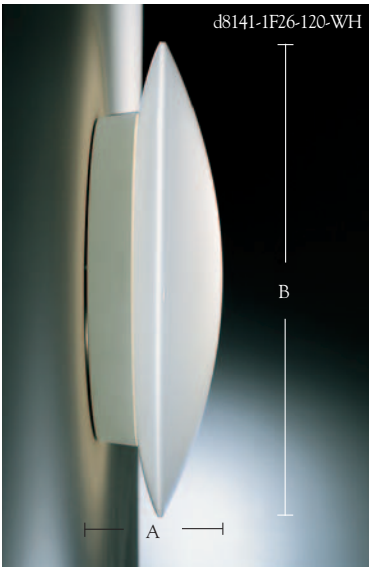

**d8140 12" diam. NUBE ceiling fixture/wall sconce ADA**  
**d8141 19 2/3" diam. NUBE ceiling fixture/wall sconce**

**d8140**  
**d8141**

Axo Light design

d8140-1F26-120-WH

d8141-1F26-120-WH

	A	B
d8140	4"	12"
d8141	4½"	19⅓"

**Item Number**

**d8140**  
**d8141**

12" diam. NUBE ceiling fixture/wall sconce **ADA**  
19⅓" diam. NUBE ceiling fixture/wall sconce  
Axo Light design

**Construction**

Hand-blown Italian glass shade.  
White painted aluminum backplate.  
UL listed, cUL certified for dry and damp locations.  
For standard ceiling and wall junction box mounting.