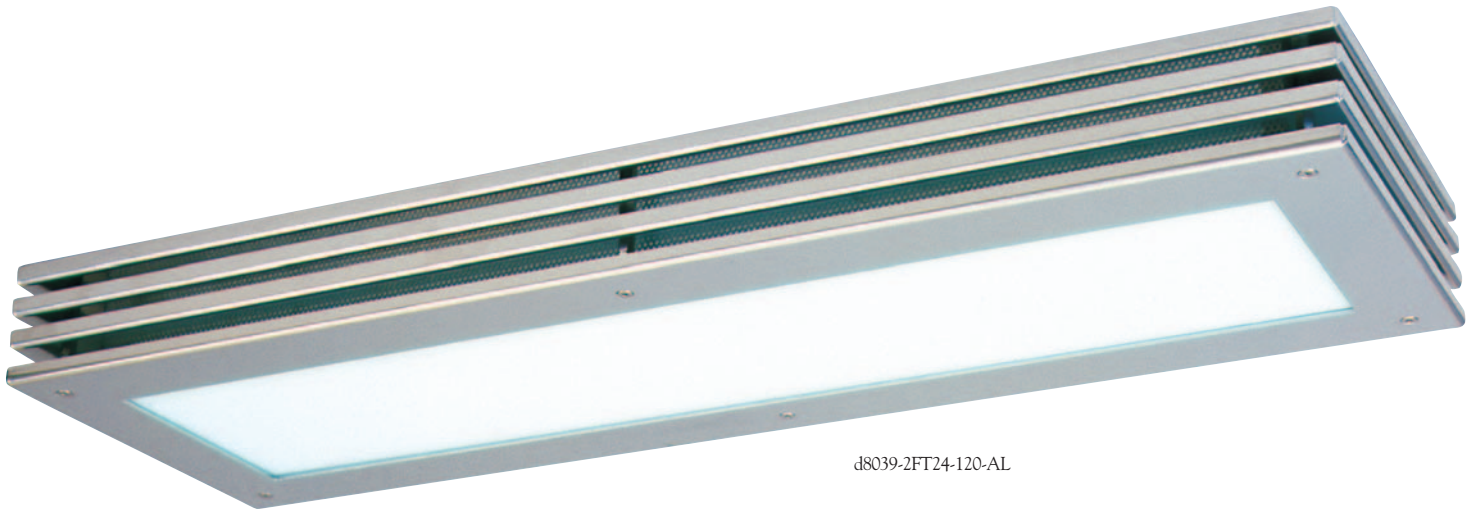

d8038-2F13-120-AL

d8039-2FT24-120-AL

2 3/4"

| Item # | Lamping | Voltage | Trim Finish | Optional Trim Finish | Sp. Orders |
|----------------------|----------------------|----------------------|----------------------|----------------------|----------------------|
| <input type="text"/> | <input type="text"/> | <input type="text"/> | <input type="text"/> | <input type="text"/> | <input type="text"/> |

| | | |
|--------------------|--------------|--|
| Item Number | d8038 | STRATO RECTANGLE 8 5/8" x 17 5/8" ceiling fixture/wall sconce ADA |
| | d8039 | STRATO RECTANGLE 8 5/8" x 26 5/8" ceiling fixture/wall sconce ADA Dijkstra Lampen design |

| | | |
|--|---|--|
| Construction | Aluminum body. Sandblasted opal glass lens. | |
| | Perforated aluminum side diffuser. | |
| Electronic ballast integrated in the fixture. | | |
| For standard wall and ceiling junction box mounting. | | |
| UL listed, cUL certified for dry locations. | | |