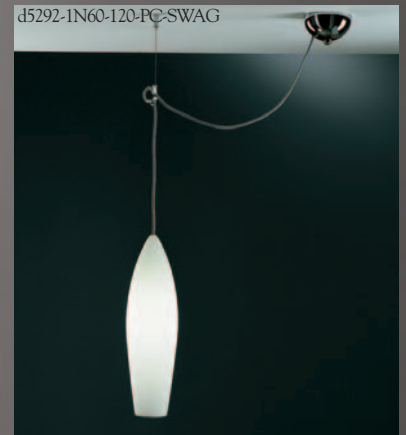

Axo Light design

d5292-1N60-120-PC

d5292-1N60-120-PC-SWAG

Also see d5290 Nina pendant

**d5292**  
**d5293**

Item #	Lamping	Voltage	Canopy Finish	Optional Canopy Finish	Sp. Orders
<input type="text"/>	<input type="text"/>	<input type="text"/>	<input type="text"/>	<input type="text"/>	<input type="text"/>

**Item Number**

d5292  
d5293

SFUMATO pendant  
SFUMATO pendant with swag mounting  
Axo Light design

**Construction**

Italian, hand-blown glass shade.  
White opal glass which becomes clear at the bottom.  
5" diam. domed polished aluminum canopy.  
Fixture suspended with a clear electrical cord.  
Fluorescent versions use black electrical cord and  
5" diam. x 2" deep cylindrical canopy to enclose ballast.  
For standard ceiling junction box mounting.  
UL listed, cUL certified for dry and damp locations

**Voltage**

120      120V      277      277V

**Glass Finish**

White Opal

**Canopy Finish**

PC      Polished Chrome

**Optional Canopy Finishes**

See page d9000 for color renderings