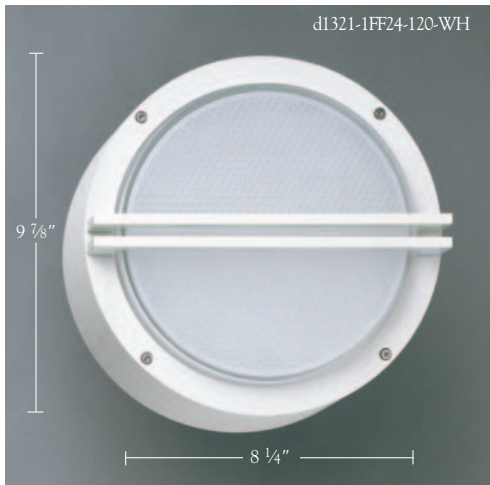

Hoffmeister-Leuchten design

d1321

d1322

Item Number
d1321 Dash outdoor/indoor circular wall sconce w/decorative bar **ADA**
d1322 Dash outdoor/indoor square wall sconce w/decorative bar **ADA**
 Hoffmeister-Leuchten

Construction
 Die cast aluminum housing and decorative bar.
 Prismatic glass lens.
 Electronic ballast integrated in the housing.
 For standard wall junction box mounting.
 UL listed, cUL certified for wet and dry locations. IP65 rated.

Lamping / Wattage
2C40 Incandescent, two 40 W, candelabra base, B-10 type
1FF24 Fluorescent, one 24 W Dulux F, 4 pin, 2G10 base, electronic HPF ballast
All fixtures are supplied less lamps. Lamps may be ordered from d'ac.