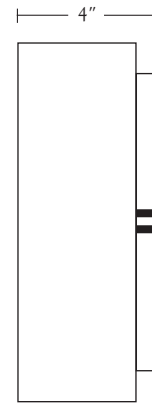

Hoffmeister-Leuchten design

d1321

d1322

Item Number
d1321 Dash outdoor/indoor circular wall sconce w/decorative bar **ADA**
d1322 Dash outdoor/indoor square wall sconce w/decorative bar **ADA**
 Hoffmeister-Leuchten