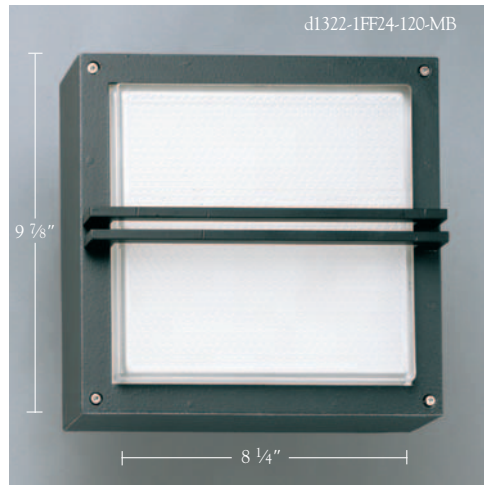

Hoffmeister-Leuchten design

d1321

d1322

Item Number
d1321 Dash outdoor/indoor circular wall sconce w/decorative bar **ADA**
d1322 Dash outdoor/indoor square wall sconce w/decorative bar **ADA**
 Hoffmeister-Leuchten

Construction
 Die cast aluminum housing and decorative bar.
 Prismatic glass lens.
 Electronic ballast integrated in the housing.
 For standard wall junction box mounting.
 UL listed, cUL certified for wet and dry locations. IP65 rated.

Lamping / Wattage
2C40 Incandescent, two 40 W, candelabra base, B-10 type
1FF24 Fluorescent, one 24 W Dulux F, 4 pin, 2G10 base, electronic HPF ballast
All fixtures are supplied less lamps. Lamps may be ordered from d'ac.