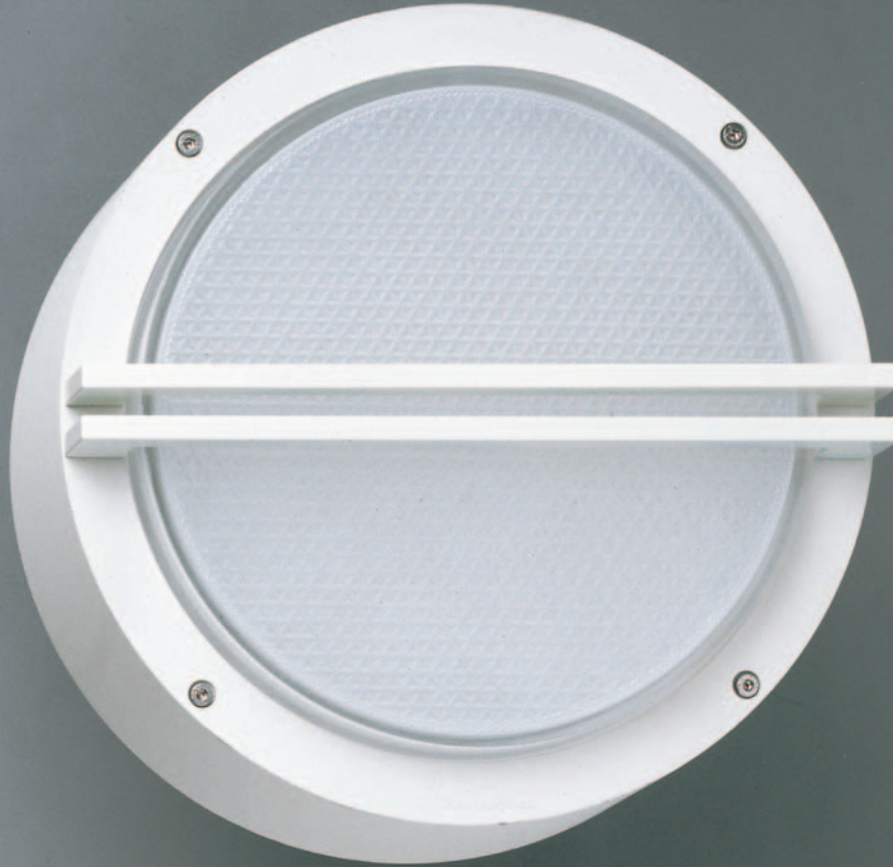

Hoffmeister-Leuchten design

d1321

d1322

Item Number
d1321 Dash outdoor/indoor circular wall sconce w/decorative bar **ADA**
d1322 Dash outdoor/indoor square wall sconce w/decorative bar **ADA**
 Hoffmeister-Leuchten

Construction
 Die cast aluminum housing and decorative bar.
 Prismatic glass lens.
 Electronic ballast integrated in the housing.
 For standard wall junction box mounting.
 UL listed, cUL certified for wet and dry locations. IP65 rated.

Lamping / Wattage
2C40 Incandescent, two 40 W, candelabra base, B-10 type
1FF24 Fluorescent, one 24 W Dulux F, 4 pin, 2G10 base, electronic HPF ballast
All fixtures are supplied less lamps. Lamps may be ordered from d'ac.