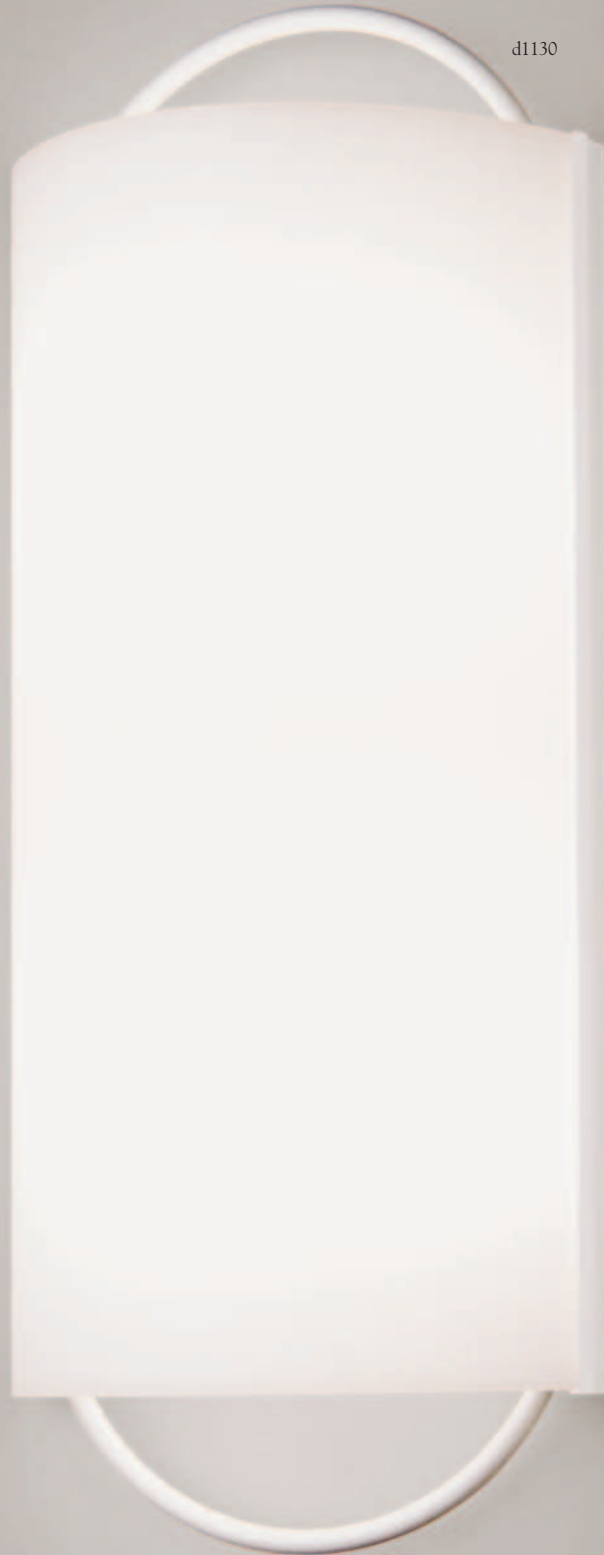

AB Fagerhult design

d1130

Related item d1137

**d1130, d1131
d1132, d1133**

d1130-2N100-120

Item #	Lamping	Voltage	Option	Sp. Orders
<input type="text"/>	<input type="text"/>	<input type="text"/>	<input type="text"/>	<input type="text"/>

Work space for submittals

How to specify

Example from illustration at left

d1130	-2N100	-120	<input type="text"/>	<input type="text"/>
-------	--------	------	----------------------	----------------------

Item Number

d1130 CELLO wall sconce w/opal shade & white rod **ADA**
d1131 CELLO wall sconce w/opal shade & chrome rod **ADA**
d1132 CELLO wall sconce w/perforated shade & white rod **ADA**
d1133 CELLO wall sconce w/perforated shade & chrome rod **ADA**
 AB Fagerhult design

Construction

White painted steel ballast housing. Either White or Chrome rod. Shade comes in opal acrylic or white perforated steel with internal opal diffuser. For standard wall junction box mounting. UL listed, cUL certified for dry locations.