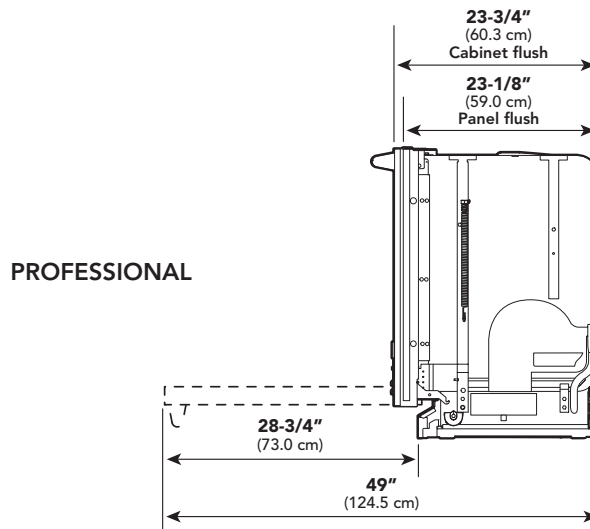

DESIGNER

All models

Overall width	23-7/8" (60.6 cm)
Overall height (from floor)	33-7/8" (86.0 cm) min. to 35" (89.0 cm) max.
Overall depth (from rear)	
To edge of side (includes door panel)	24" (61.0 cm)—includes door panel
With door open	49" (124.5 cm)

KITCHEN CLEANUP Built-In 24"W. Dishwasher 200

Dimensions & Specifications

DOOR SWING

VDB200
Professional
Built-In Dishwasher

DDB200
Designer
Built-In Dishwasher

FDB200
Custom Front
Built-In Dishwasher

See **Custom Panels** section for more information and additional specifications.

Note: If the dishwasher is installed in a corner, there must be a minimum clearance of 2" (5.1 cm) from the side wall so the door can open.

UTILITY REQUIREMENTS

GAS
Not applicable

ELECTRICAL

- 120V/60 Hz
- Maximum amp usage—15.0 amps
- Water-heating element rating—1,200 watts

All models

Cutout width	24" (61.0 cm)
Cutout height	34" (86.4 cm) min. to 35" (89.0 cm) max.
Cutout depth	24" (61.0 cm)

KITCHEN CLEANUP Built-In 24"W. Dishwasher 200

★ Installation Notes & Accessories

Door Panel Kits