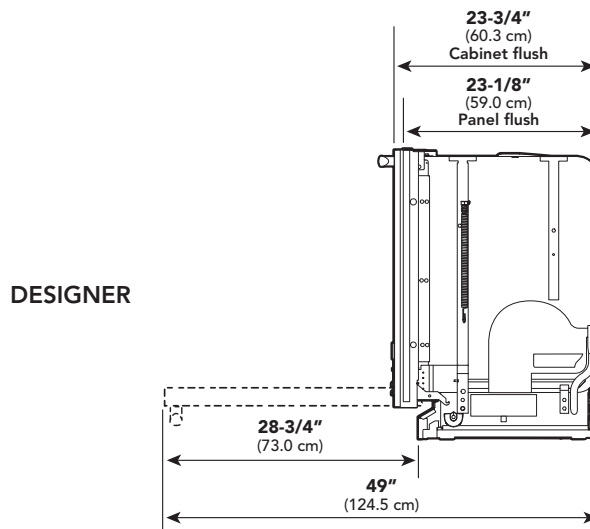

DESIGNER

All models

Overall width	23-7/8" (60.6 cm)
Overall height (from floor)	33-7/8" (86.0 cm) min. to 35" (89.0 cm) max.
Overall depth (from rear)	
To edge of side (includes door panel)	24" (61.0 cm)—includes door panel
With door open	49" (124.5 cm)

KITCHEN CLEANUP Built-In 24"W. Dishwasher 200

Dimensions & Specifications

DOOR SWING

VDB200
Professional
Built-In Dishwasher

DDB200
Designer
Built-In Dishwasher

FDB200
Custom Front
Built-In Dishwasher

See **Custom Panels** section for more information and additional specifications.

Note: If the dishwasher is installed in a corner, there must be a minimum clearance of 2" (5.1 cm) from the side wall so the door can open.

UTILITY REQUIREMENTS

GAS
Not applicable

ELECTRICAL

- 120V/60 Hz
- Maximum amp usage—15.0 amps
- Water-heating element rating—1,200 watts

All models

Cutout width	24" (61.0 cm)
Cutout height	34" (86.4 cm) min. to 35" (89.0 cm) max.
Cutout depth	24" (61.0 cm)

KITCHEN CLEANUP Built-In 24"W. Dishwasher 200

★ Installation Notes & Accessories

Door Panel Kits