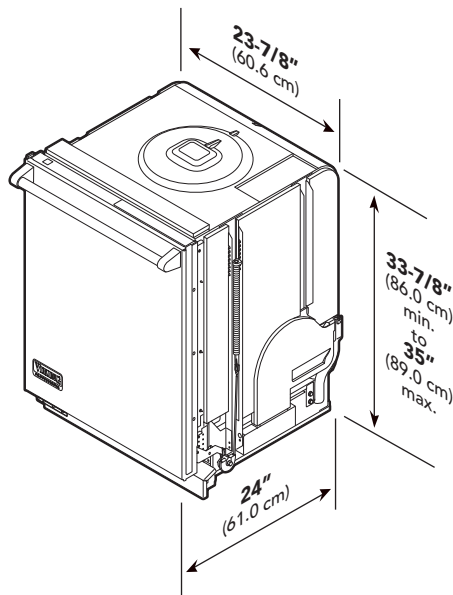

KITCHEN CLEANUP Built-In 24"W. Dishwasher 200

★ Please see Installation Notes & Accessories for important information, including door panel and handle kits.

Dimensions & Specifications

PRODUCT DIMENSIONS

See **Custom Panels** section for more information and additional specifications.

PROFESSIONAL