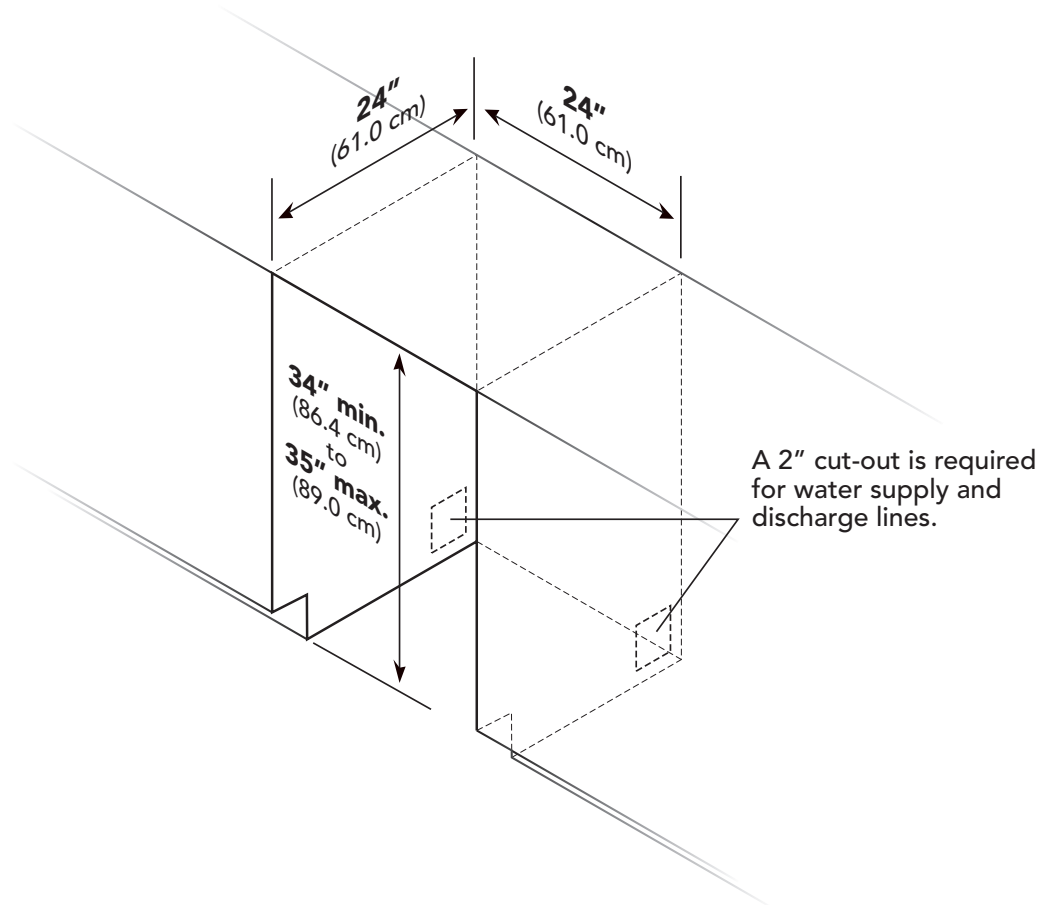

DESIGNER

All models

Overall width	23-7/8" (60.6 cm)
Overall height (from floor)	33-7/8" (86.0 cm) min. to 35" (89.0 cm) max.
Overall depth (from rear)	
To edge of side (includes door panel)	24" (61.0 cm)—includes door panel
With door open	49" (124.5 cm)

All models

Cutout width	24" (61.0 cm)
Cutout height	34" (86.4 cm) min. to 35" (89.0 cm) max.
Cutout depth	24" (61.0 cm)

KITCHEN CLEANUP Built-In 24"W. Dishwasher 200

★ Installation Notes & Accessories

Door Panel Kits