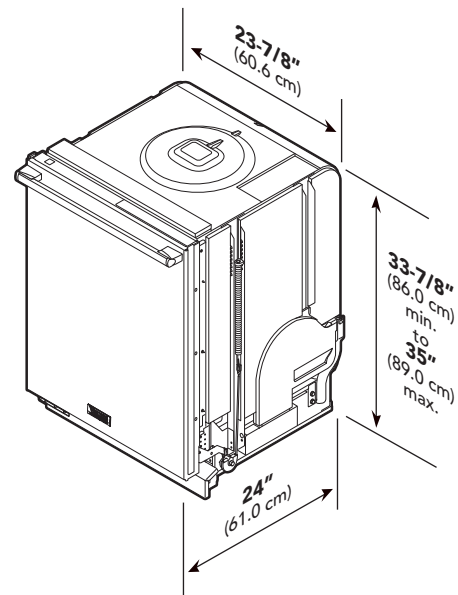

KITCHEN CLEANUP Built-In 24"W. Dishwasher 200

★ Please see Installation Notes & Accessories for important information, including door panel and handle kits.

Dimensions & Specifications

PRODUCT DIMENSIONS

DESIGNER

All models

Overall width	23-7/8" (60.6 cm)
Overall height (from floor)	33-7/8" (86.0 cm) min. to 35" (89.0 cm) max.
Overall depth (from rear)	
To edge of side (includes door panel)	24" (61.0 cm)—includes door panel
With door open	49" (124.5 cm)