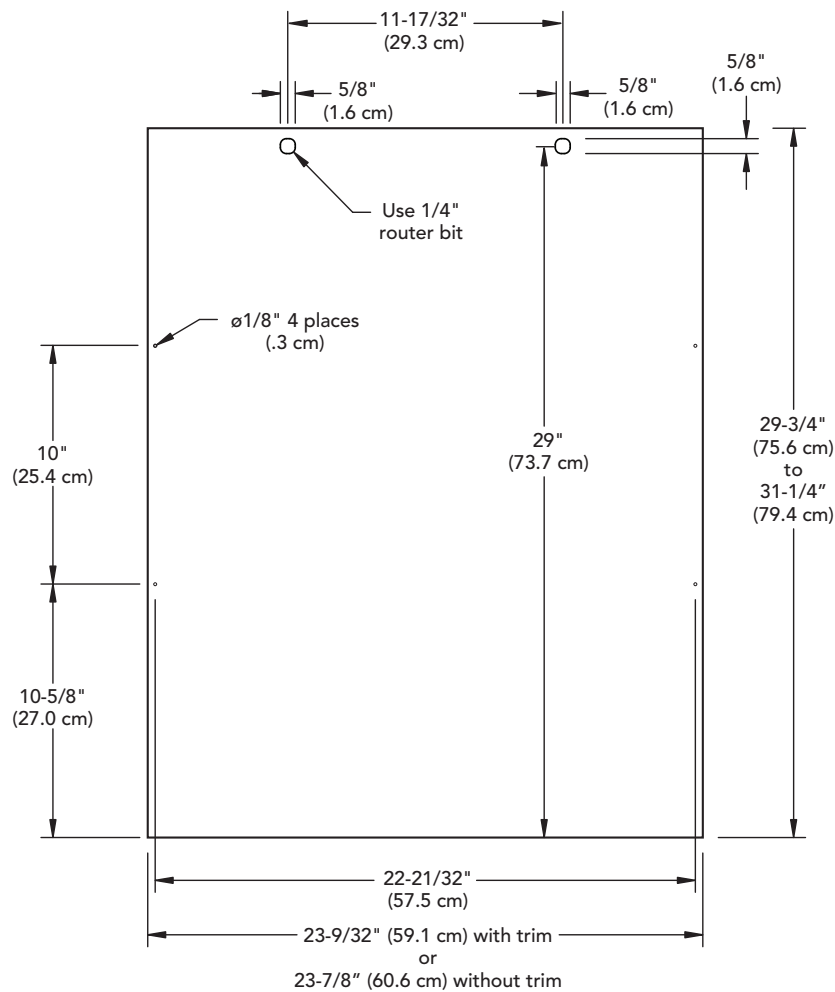

CUSTOM PANEL-KITCHEN CLEANUP

Built-In 24"W. Dishwasher—200/450E

Dimensions & Specifications

CUSTOM PANEL DIMENSIONS

FDB200/DFB450E

Note: Check that the door can be opened at any angle. If it tends to fall down, you may need to adjust the door spring tension.

FDB200/DFB450E	
Overall panel width (with side trim)	23-9/32" (59.1 cm)
Overall panel width (without side trim)	23-7/8" (60.6 cm)
Overall panel height	29-3/4" (75.6 cm)
Overall panel depth	5/8" (1.6 cm)
Maximum panel weight	18 lbs. (8.2 kg)