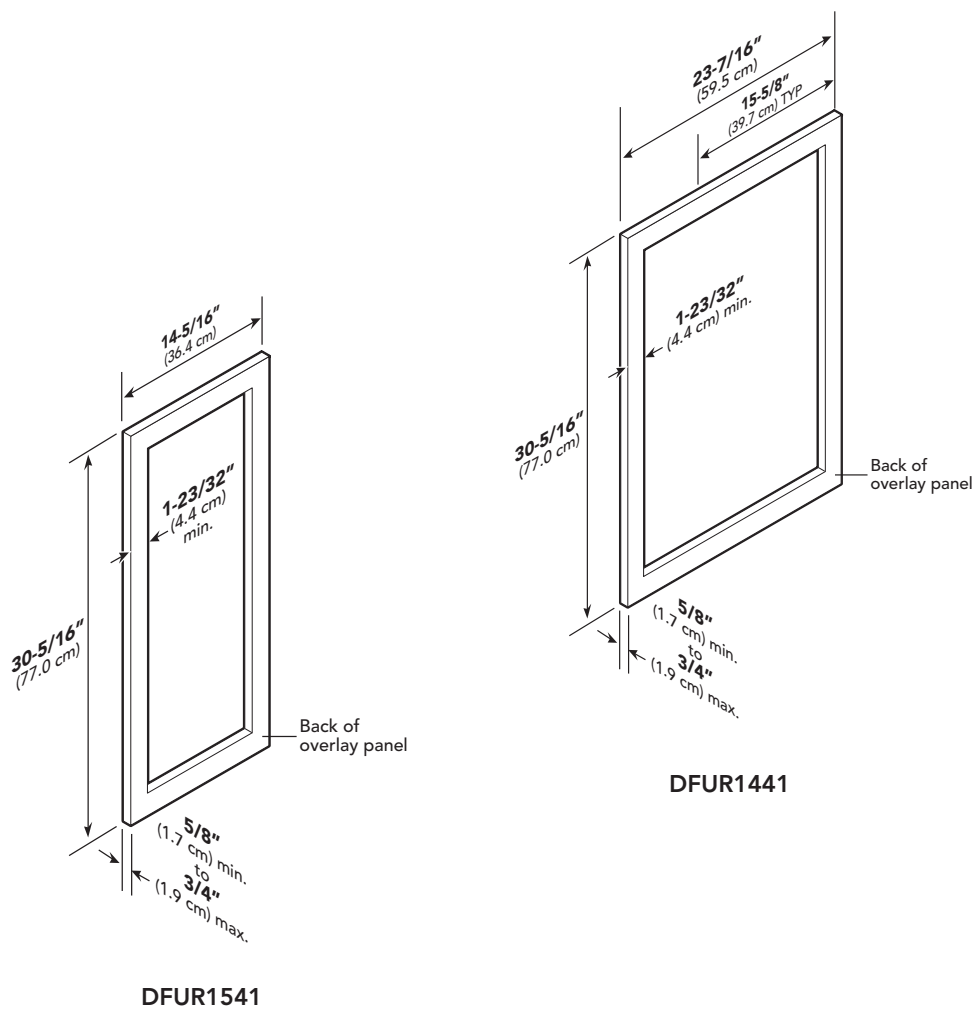

CUSTOM PANEL-REFRIGERATION

Undercounter/Freestanding 15"/24"W. Beverage Center—
DFUR1541/1441

Dimensions & Specifications

CUSTOM PANEL DIMENSIONS

DFUR1541

DFUR1441

DFUR1541

DFUR1441

	DFUR1541	DFUR1441
Overall panel width	14-5/16" (36.4 cm)	23-7/16" (59.5 cm)
Overall panel height	30-5/16" (77.0 cm)	
Overall panel depth	5/8" (1.7 cm) min. to 3/4" (1.9 cm) max.	
Maximum panel weight	20 lbs. (9.1 kg)	