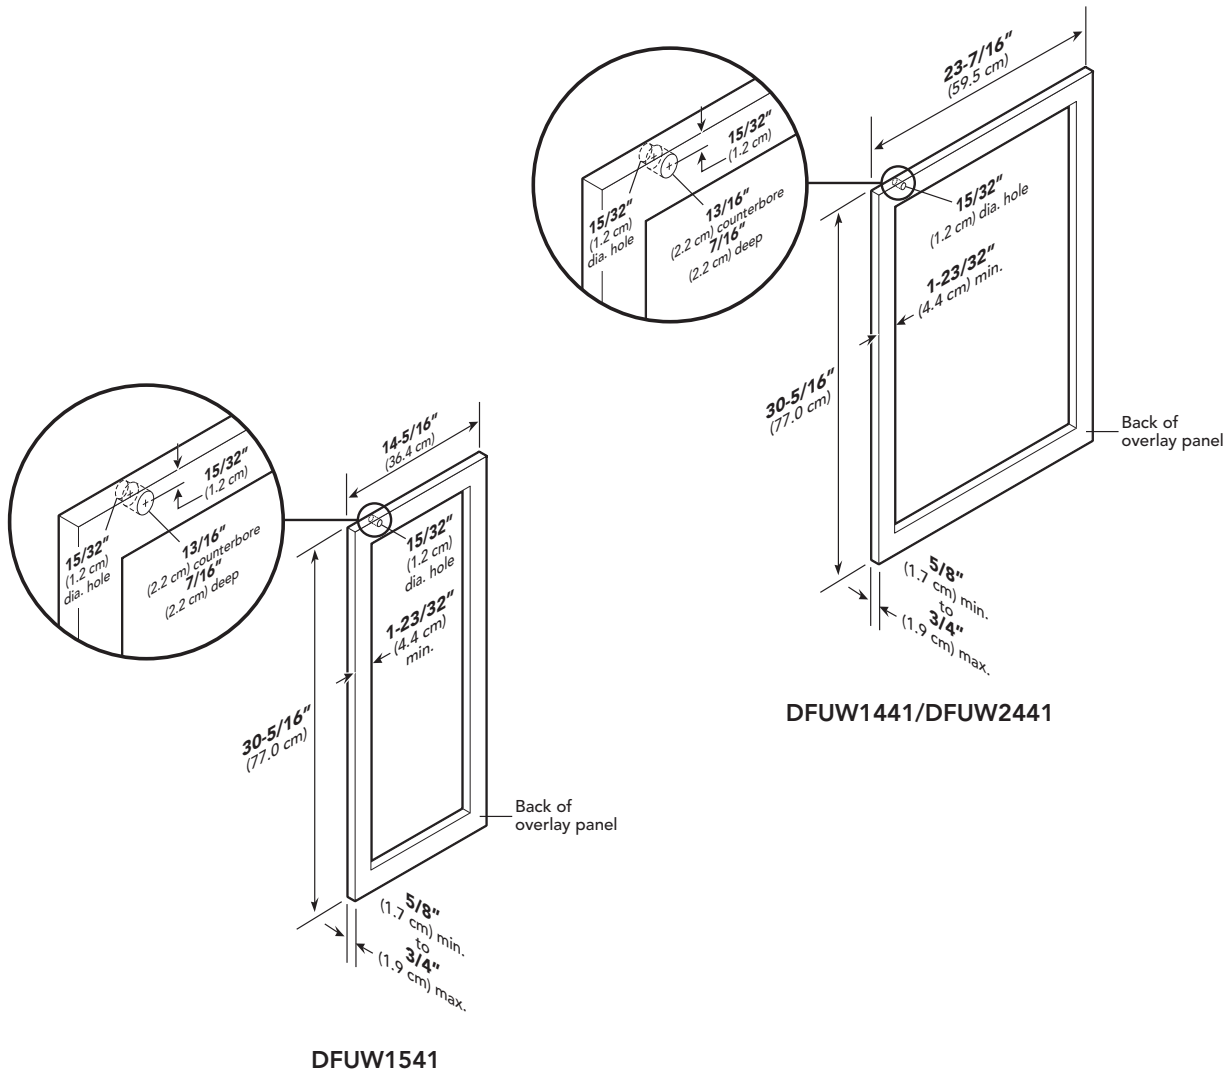

### Dimensions & Specifications

#### CUSTOM PANEL DIMENSIONS

DFUW1541

DFUW1441/DFUW2441

**Note:** Custom panels shown as left hinge models. For right hinge models reverse the dimensions.

	DFUW1541	DFUW1441/DFUW2441
Overall panel width	14-5/16" (36.4 cm)	23-7/16" (59.5 cm)
Overall panel height	30-5/16" (77.0 cm)	
Overall panel depth	5/8" (1.7 cm) min. to 3/4" (1.9 cm) max.	
Maximum panel weight	20 lbs. (9.1 kg)	