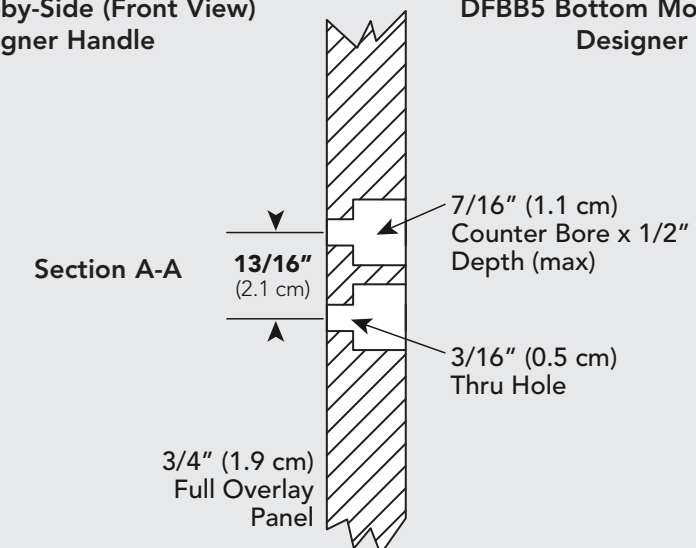

### Parts Included

Part	Quantity
Designer Handles	(2)
#10 x 3/4" Hex Head Screws	(8)
Installation Instructions	

### To Install:

1. Locate the wooden custom panel.
2. Using the illustrations on the next page, layout the handle location on the panels. It is recommended that masking tape be placed where the four holes will be drilled to help mark the hole placement and to prevent any damage to the door when drilling the holes.
3. Each Designer handle will be mounted using (4) of the #10 x 3/4" Hex head screws provided. Using the 3/16"(0.5 cm) drill bit, drill completely through the door in the hole locations. Using the 7/16" (1.1 cm) bit, counter-bore four holes 1/2" (1.2 cm) max. deep on the **BACKSIDE** of the custom door panel.
4. Attach the Designer handle to the panel using (4) #10 x 3/4" screws provided.
5. Repeat steps 1 - 4 to attach other handle.

# Handle Installation

Custom Door  
DFSB5 Side-by-Side (Front View)  
Designer Handle

Custom Door  
DFBB5 Bottom Mount (Front View)  
Designer Handle

Specifications subject to change without notice.