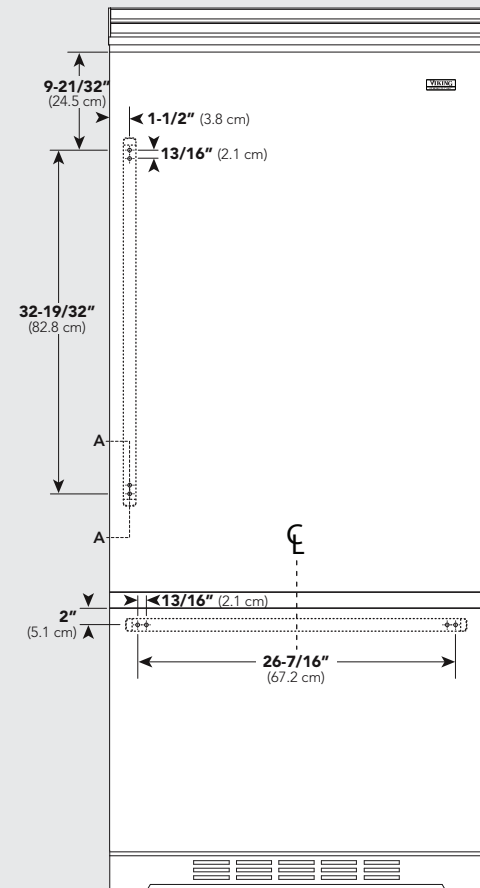

Custom Door
DFBB5 Bottom Mount (Front View)
Designer Handle