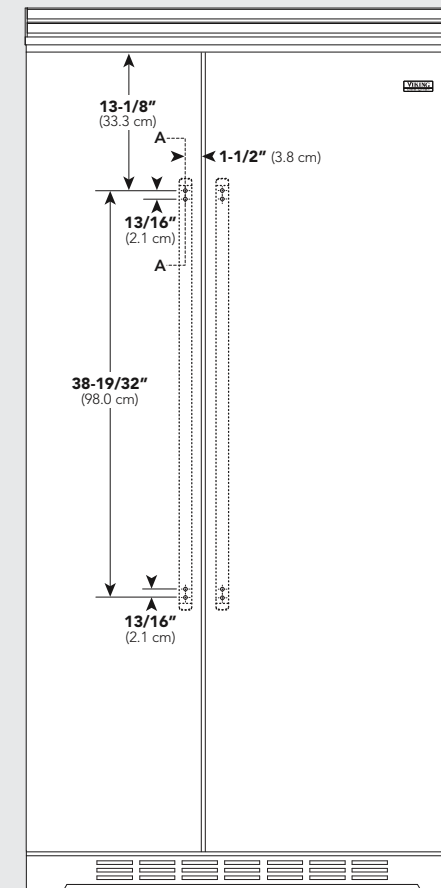

Installation with Wooden Full Overlay Custom Door Front

Parts Included

Part	Quantity
Designer Handles	(2)
#10 x 3/4" Hex Head Screws	(8)
Installation Instructions	

Required Tools

- Electric Drill
- 3/16" (0.5 cm) Drill Bit
- 7/16" (1.1 cm) Spade or Forstner Bit (Counterbore)
- Tape Measure
- Hex Head Screw Driver
- Masking Tape and Pencil

To Install:

1. Locate the wooden custom panel.
2. Using the illustrations on the next page, layout the handle location on the panels. It is recommended that masking tape be placed where the four holes will be drilled to help mark the hole placement and to prevent any damage to the door when drilling the holes.
3. Each Designer handle will be mounted using (4) of the #10 x 3/4" Hex head screws provided. Using the 3/16"(0.5 cm) drill bit, drill completely through the door in the hole locations. Using the 7/16" (1.1 cm) bit, counter-bore four holes 1/2" (1.2 cm) max. deep on the **BACKSIDE** of the custom door panel.
4. Attach the Designer handle to the panel using (4) #10 x 3/4" screws provided.
5. Repeat steps 1 - 4 to attach other handle.

Handle Installation

Custom Door
DFSB5 Side-by-Side (Front View)
Designer Handle