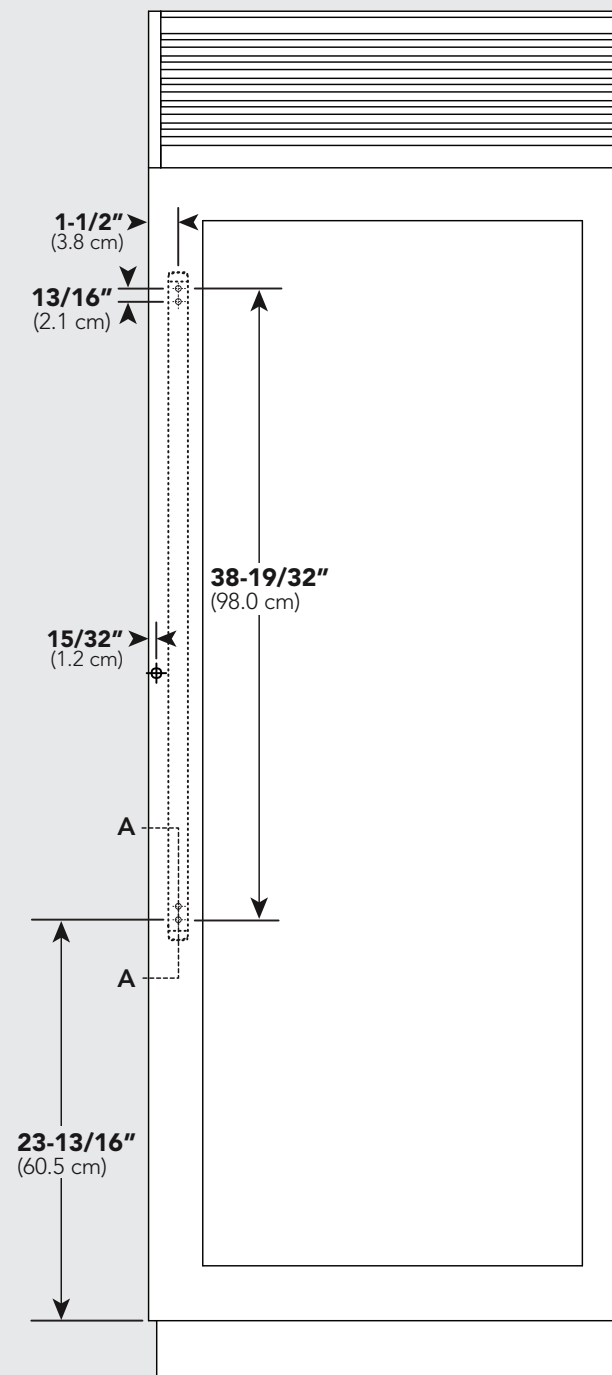

Installation with Wooden Full Overlay Custom Door Front

Parts Included

Part	Quantity
Designer Handles	(1)
#10 x 3/4" Hex Head Screws	(4)
Installation Instructions	

Required Tools

- Electric Drill
- 3/16" (0.5 cm) Drill Bit
- 7/16" (1.1 cm) Spade or Forstner Bit (Counterbore)
- Tape Measure
- Hex Head Screw Driver
- Masking Tape and Pencil

To Install:

1. Locate the wooden custom panel.
2. Using the illustrations on the next page, layout the handle location on the panels. It is recommended that masking tape be placed where the four holes will be drilled to help mark the hole placement and to prevent any damage to the door when drilling the holes.
3. The Designer handle will be mounted using (4) of the #10 x 3/4" Hex head screws provided. Using the 3/16" (0.5 cm) drill bit, drill completely through the door in the hole locations. Using the 7/16" (1.1 cm) bit, counter-bore four holes 1/2" (1.2 cm) deep max. on the **BACKSIDE** of the custom door panel.
4. Attach the Designer handle to the panel using (4) #10 x 3/4" screws provided.

Handle Installation

36" Custom Door
DFRB All Refrigerator/DFFB All Freezer
(Front View)
Designer Handle

Handle Installation

30" Custom Door
DFRB All Refrigerator/DFFB All Freezer
(Front View)
Designer Handle

Handle Installation

Custom Door
DFWB Wine Cellar
(Front View)
Designer Handle

Specifications subject to change without notice.