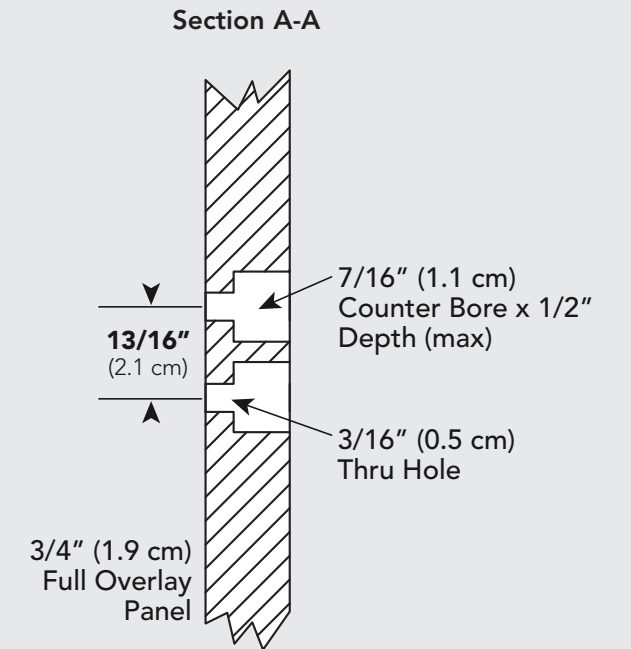

To Install:

1. Locate the wooden custom panel.
2. Using the illustrations on the next page, layout the handle location on the panels. It is recommended that masking tape be placed where the four holes will be drilled to help mark the hole placement and to prevent any damage to the door when drilling the holes.
3. The Designer handle will be mounted using (4) of the #10 x 3/4" Hex head screws provided. Using the 3/16" (0.5 cm) drill bit, drill completely through the door in the hole locations. Using the 7/16" (1.1 cm) bit, counter-bore four holes 1/2" (1.2 cm) deep max. on the **BACKSIDE** of the custom door panel.
4. Attach the Designer handle to the panel using (4) #10 x 3/4" screws provided.

Handle Installation

36" Custom Door
DFRB All Refrigerator/DFFB All Freezer
(Front View)
Designer Handle

Handle Installation

30" Custom Door
DFRB All Refrigerator/DFFB All Freezer
(Front View)
Designer Handle

Handle Installation

Custom Door
DFWB Wine Cellar
(Front View)
Designer Handle

Specifications subject to change without notice.