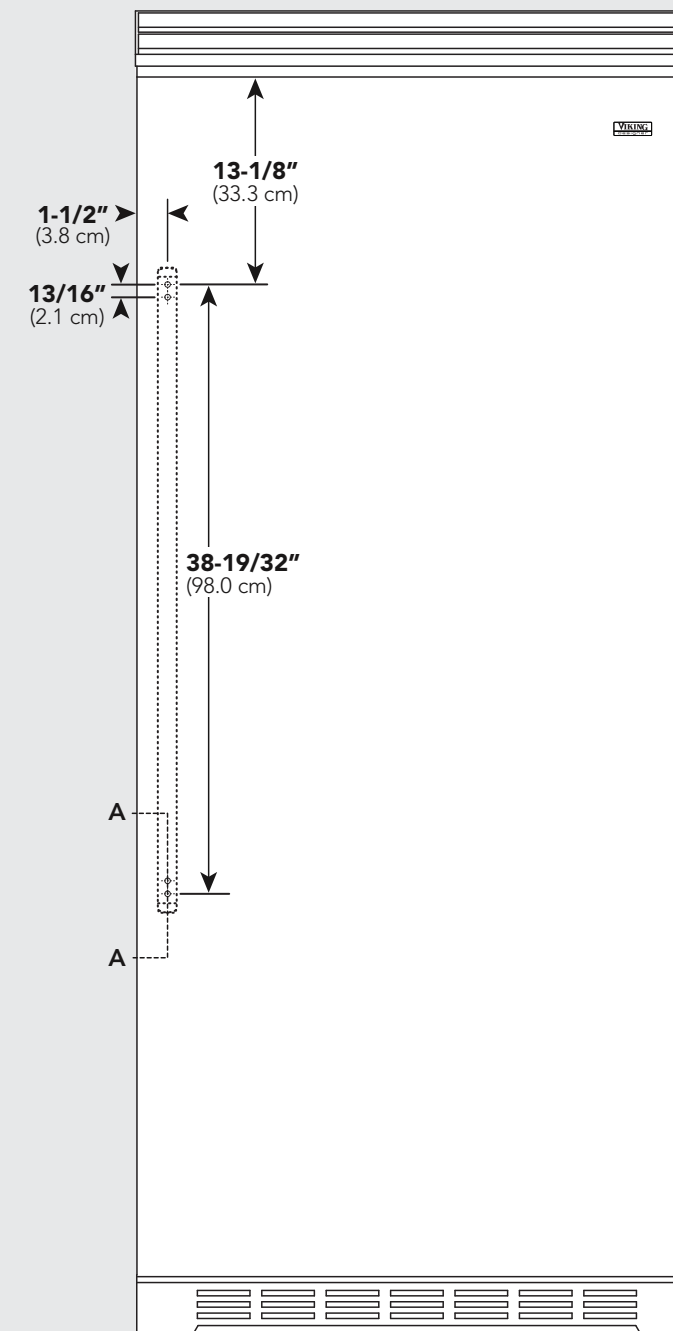

Installation with Wooden Full Overlay Custom Door Front

Parts Included

Part	Quantity
Designer Handles	(1)
#10 x 3/4" Hex Head Screws	(4)
Installation Instructions	

Required Tools

- Electric Drill
- 3/16" (0.5 cm) Drill Bit
- 7/16" (1.1 cm) Spade or Forstner Bit (Counterbore)
- Tape Measure
- Hex Head Screw Driver
- Masking Tape and Pencil

To Install:

1. Locate the wooden custom panel.
2. Using the illustrations on the next page, layout the handle location on the panels. It is recommended that masking tape be placed where the four holes will be drilled to help mark the hole placement and to prevent any damage to the door when drilling the holes.
3. The Designer handle will be mounted using (4) of the #10 x 3/4" Hex head screws provided. Using the 3/16" (0.5 cm) drill bit, drill completely through the door in the hole locations. Using the 7/16" (1.1 cm) bit, counter-bore four holes 1/2" (1.2 cm) deep max. on the **BACKSIDE** of the custom door panel.
4. Attach the Designer handle to the panel using (4) #10 x 3/4" screws provided.

Handle Installation

36" Custom Door
DFRB All Refrigerator/DFFB All Freezer
(Front View)
Designer Handle