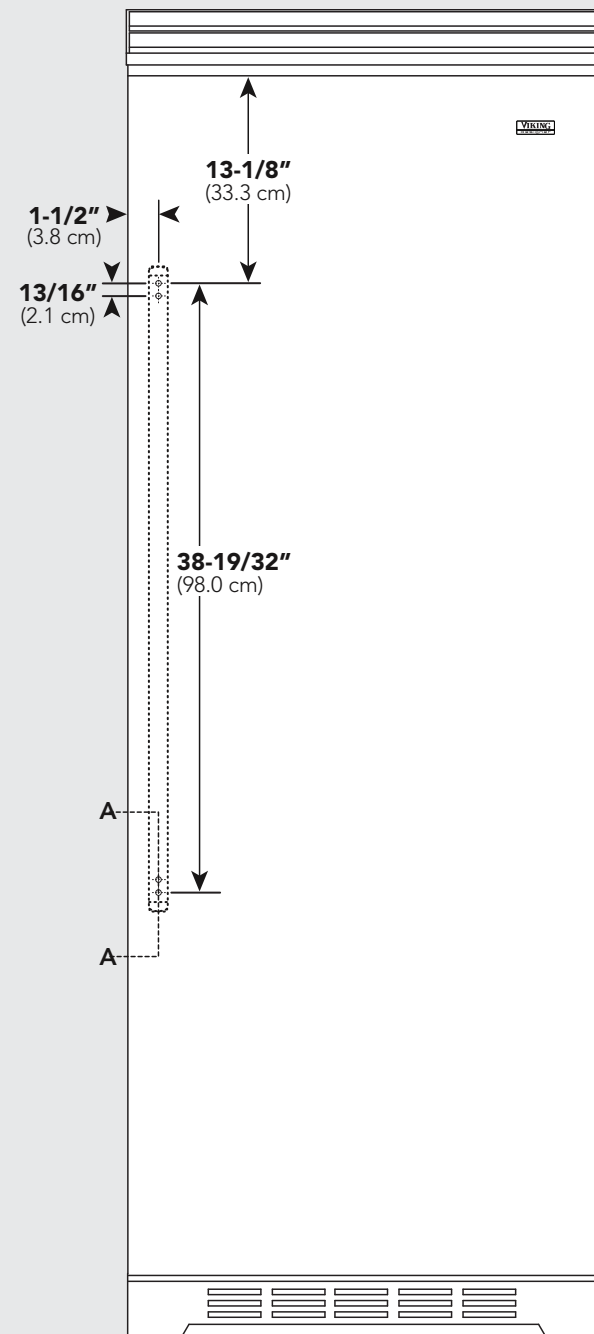

Handle Installation

30" Custom Door
DFRB All Refrigerator/DFFB All Freezer
(Front View)
Designer Handle