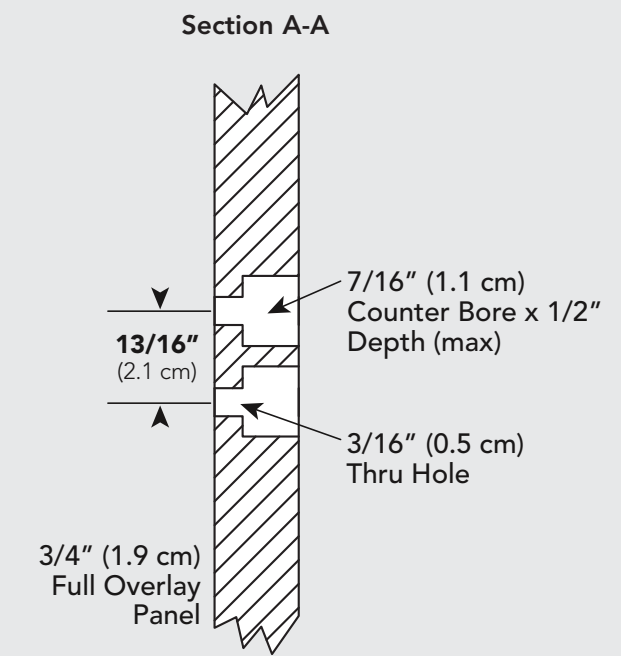

IMPORTANT—Please Read and Follow!

- Before beginning, please read these instructions completely and carefully.
- Use caution during assembly to minimize scratches.
- Do not remove permanently affixed labels, warnings or plates from the product. This may void the warranty.
- Please refer to the DFRB5, DFFB5 and DFWB Installation Instructions for more information on installing the door panel.
- **The installer should leave instructions with the customer who should retain for local inspector's use and future reference.**

Installation with Wooden Full Overlay Custom Door Front

Parts Included

Part	Quantity
Designer Handles	(1)
#10 x 3/4" Hex Head Screws	(4)
Installation Instructions	

Required Tools

- Electric Drill
- 3/16" (0.5 cm) Drill Bit
- 7/16" (1.1 cm) Spade or Forstner Bit (Counterbore)
- Tape Measure
- Hex Head Screw Driver
- Masking Tape and Pencil

To Install:

1. Locate the wooden custom panel.
2. Using the illustrations on the next page, layout the handle location on the panels. It is recommended that masking tape be placed where the four holes will be drilled to help mark the hole placement and to prevent any damage to the door when drilling the holes.
3. The Designer handle will be mounted using (4) of the #10 x 3/4" Hex head screws provided. Using the 3/16" (0.5 cm) drill bit, drill completely through the door in the hole locations. Using the 7/16" (1.1 cm) bit, counter-bore four holes 1/2" (1.2 cm) deep max. on the **BACKSIDE** of the custom door panel.
4. Attach the Designer handle to the panel using (4) #10 x 3/4" screws provided.

Handle Installation