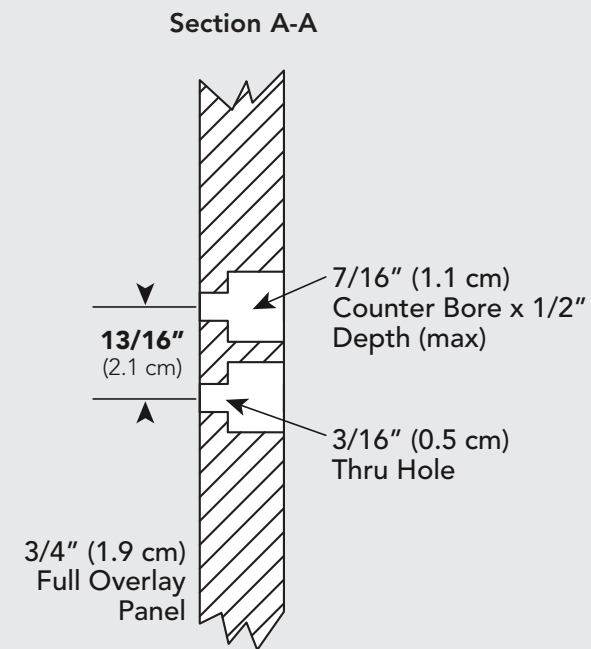

Installation with Wooden Full Overlay Custom Door Front

Parts Included

Part	Quantity
Designer Handles	(1)
#10 x 3/4" Hex Head Screws	(4)
Installation Instructions	

Required Tools

- Electric Drill
- 3/16" (0.5 cm) Drill Bit
- 7/16" (1.1 cm) Spade or Forstner Bit (Counterbore)
- Tape Measure
- Hex Head Screw Driver
- Masking Tape and Pencil

To Install:

1. Locate the wooden custom panel.
2. Using the illustrations on the next page, layout the handle location on the panels. It is recommended that masking tape be placed where the four holes will be drilled to help mark the hole placement and to prevent any damage to the door when drilling the holes.
3. The Designer handle will be mounted using (4) of the #10 x 3/4" Hex head screws provided. Using the 3/16" (0.5 cm) drill bit, drill completely through the door in the hole locations. Using the 7/16" (1.1 cm) bit, counter-bore four holes 1/2" (1.2 cm) deep max. on the **BACKSIDE** of the custom door panel.
4. Attach the Designer handle to the panel using (4) #10 x 3/4" screws provided.

Handle Installation

36" Custom Door
DFRB All Refrigerator/DFFB All Freezer
(Front View)
Designer Handle

Handle Installation

30" Custom Door
DFRB All Refrigerator/DFFB All Freezer
(Front View)
Designer Handle

Handle Installation

Custom Door
DFWB Wine Cellar
(Front View)
Designer Handle

Specifications subject to change without notice.