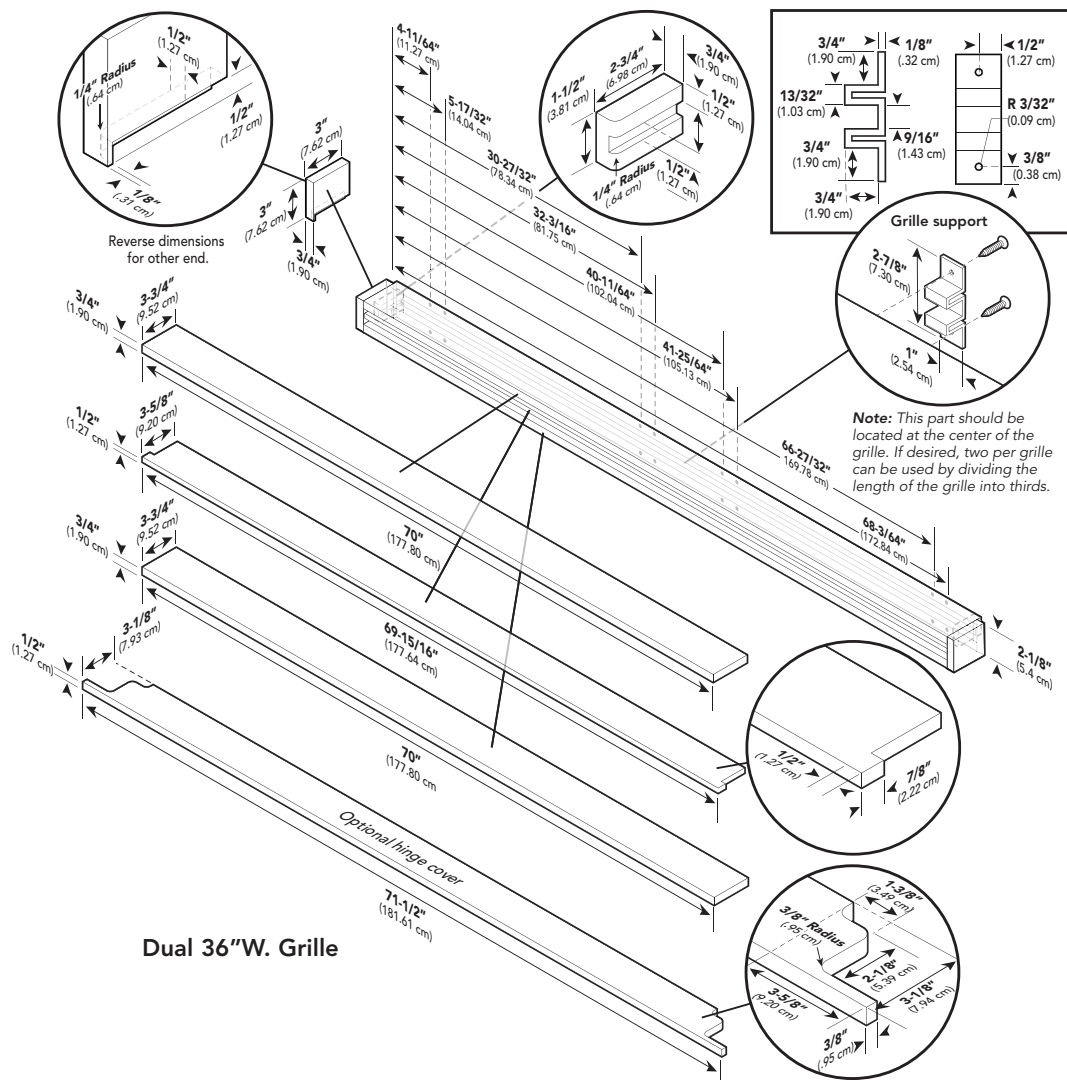

DFRB/DFFB536

Note: Panel overlays must be dry, solid, straight one piece panels. The use of multiple panel pieces to achieve the dimensions is not recommended.

| | DFRB530 | DFRB536 | DFFB530 | DFFB536 |
|----------------------|---------------------------|-------------------|-------------------|-------------------|
| Overall panel width | 29-1/4" (74.3 cm) | 35-1/4" (89.5 cm) | 29-1/4" (74.3 cm) | 35-1/4" (89.5 cm) |
| Overall panel height | 75-1/2" (191.8 cm) | | | |
| Overall panel depth | 3/4" (1.9 cm)* | | | |
| Maximum panel weight | 50 lbs. (22.7 kg) | 60 lbs. (27.2 kg) | 50 lbs. (22.7 kg) | 60 lbs. (27.2 kg) |

DFRB530/DFRB536/DFFB530/DFRB536

| | |
|----------------------|--|
| Overall panel width | 3/4" (1.9 cm) |
| Overall panel height | 82-7/8" (210.5 cm) min. to 84-1/16" (213.5 cm) max.* |
| Overall panel depth | 24" (61.0 cm) |

Dimensions & Specifications

CUSTOM GRILLE DIMENSIONS – DUAL 36"W. ALL REFRIGERATOR/ALL FREEZER INSTALLATION

DFRB536

DFFB536

Note: Dual units can only be made in a left and right hand configuration. To use a custom 72"W. grille, you must purchase the center trim kit FCKTSS.

| | DFRB536/DFFB536 |
|-----------------------|--------------------|
| Overall grille width | 71-1/2" (181.6 cm) |
| Overall grille height | 3" (7.6 cm) |
| Overall grille depth | 3-3/4" (9.5 cm) |