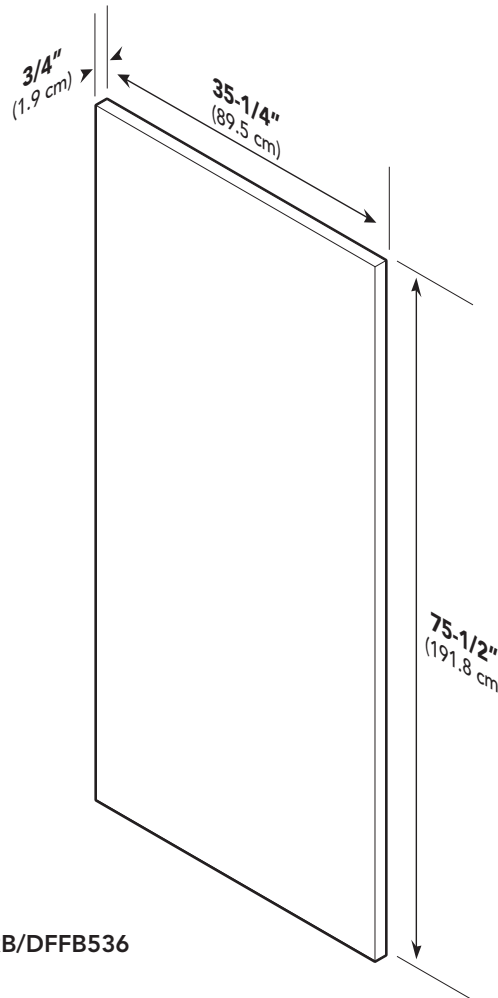

CUSTOM PANEL-REFRIGERATION
Quiet Cool™ Built-In 30"/36"W. All Refrigerator/All Freezer
—DFRB530/536, DFFB530/536

Dimensions & Specifications

CUSTOM PANEL DIMENSIONS

DFRB530

DFRB536

DFFB530

DFFB536

DFRB/DFFB530

DFRB/DFFB536

Note: Panel overlays must be dry, solid, straight one piece panels. The use of multiple panel pieces to achieve the dimensions is not recommended.

| | DFRB530 | DFRB536 | DFFB530 | DFFB536 |
|----------------------|---------------------------|-------------------|-------------------|-------------------|
| Overall panel width | 29-1/4" (74.3 cm) | 35-1/4" (89.5 cm) | 29-1/4" (74.3 cm) | 35-1/4" (89.5 cm) |
| Overall panel height | 75-1/2" (191.8 cm) | | | |
| Overall panel depth | 3/4" (1.9 cm)* | | | |
| Maximum panel weight | 50 lbs. (22.7 kg) | 60 lbs. (27.2 kg) | 50 lbs. (22.7 kg) | 60 lbs. (27.2 kg) |

Dimensions & Specifications

CUSTOM SIDE PANEL DIMENSIONS

DFRB530

DFRB536

DFFB530

DFFB536

Note: Adding a 3/4" (1.9 cm) side panel adds an additional 3/4" (1.9 cm) to the overall width of the product for each side panel. Requires side panel hardware kit (Kit model number – SPHKDS)

DFRB530/DFRB536/DFFB530/DFRB536

| | |
|----------------------|--|
| Overall panel width | 3/4" (1.9 cm) |
| Overall panel height | 82-7/8" (210.5 cm) min. to 84-1/16" (213.5 cm) max.* |
| Overall panel depth | 24" (61.0 cm) |