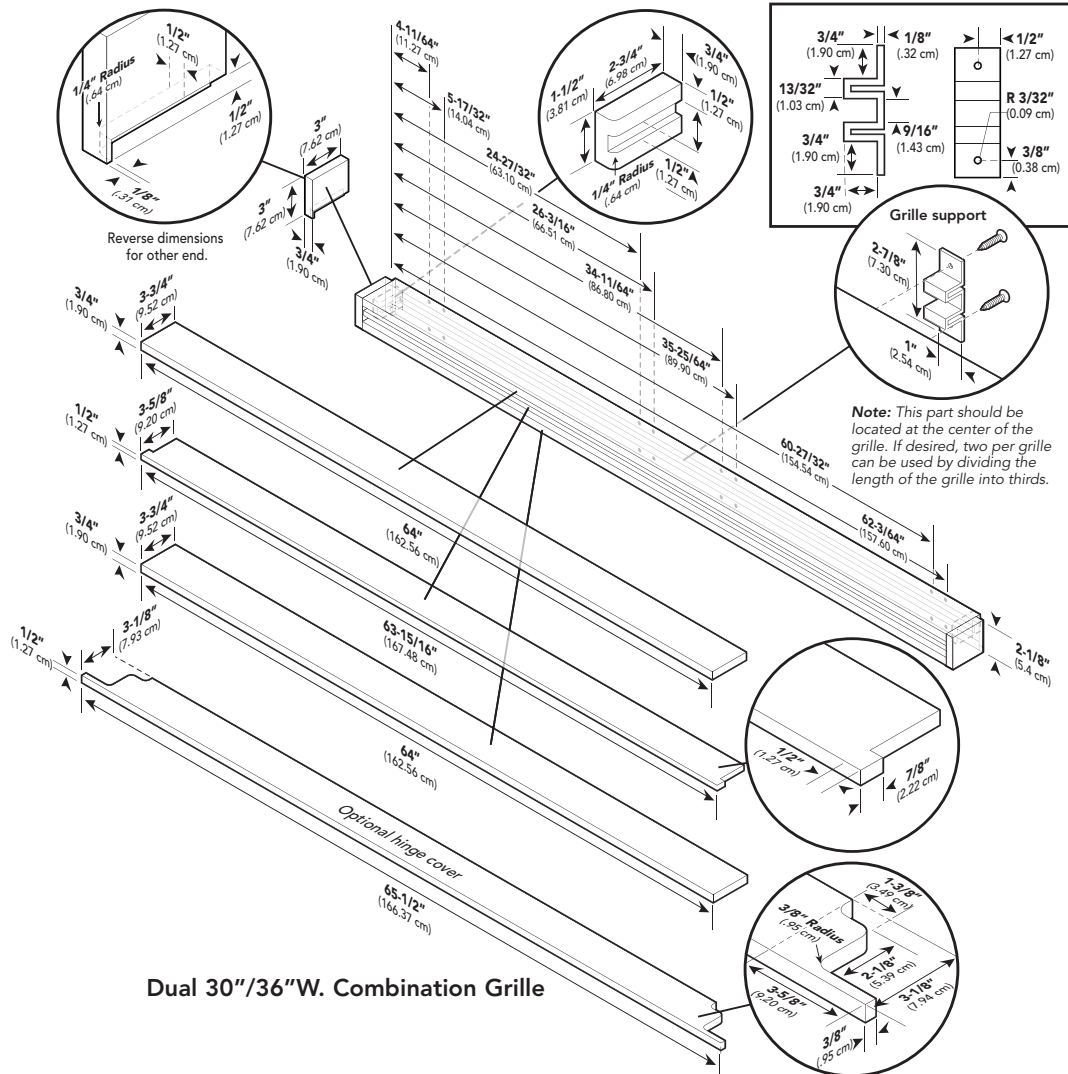

DFRB530/DFRB536/DFFB530/DFRB536

| | |
|----------------------|--|
| Overall panel width | 3/4" (1.9 cm) |
| Overall panel height | 82-7/8" (210.5 cm) min. to 84-1/16" (213.5 cm) max.* |
| Overall panel depth | 24" (61.0 cm) |

*Depending on how high leveling feet are raised and cabinet enclosure height.

Dimensions & Specifications

CUSTOM GRILLE DIMENSIONS

DFRB530

DFFB530

| DFRB/DFFB530 | |
|-----------------------|--------------------------|
| Overall grille width | 29-1/2" (74.9 cm) |
| Overall grille height | 3" (7.6 cm) |
| Overall grille depth | 3-3/4" (9.5 cm) |

Dimensions & Specifications

CUSTOM GRILLE DIMENSIONS

DFRB536

DFFB536

DFRB/DFFB536

| | |
|-----------------------|-------------------|
| Overall grille width | 35-1/2" (90.1 cm) |
| Overall grille height | 3" (7.6 cm) |
| Overall grille depth | 3-3/4" (9.5 cm) |

DFRB530

DFRB536

DFFB530

DFFB536

Note: Dual units can only be made in a left and right hand configuration. To use a custom 66"W. grille, you must purchase the center trim kit FCTKSS.

| | DFRB530 | DFRB536 | DFFB530 | DFFB536 |
|-----------------------|---------|---------|--------------------|---------|
| Overall grille width | | | 65-1/2" (166.4 cm) | |
| Overall grille height | | | 3" (7.6 cm) | |
| Overall grille depth | | | 3-3/4" (9.5 cm) | |