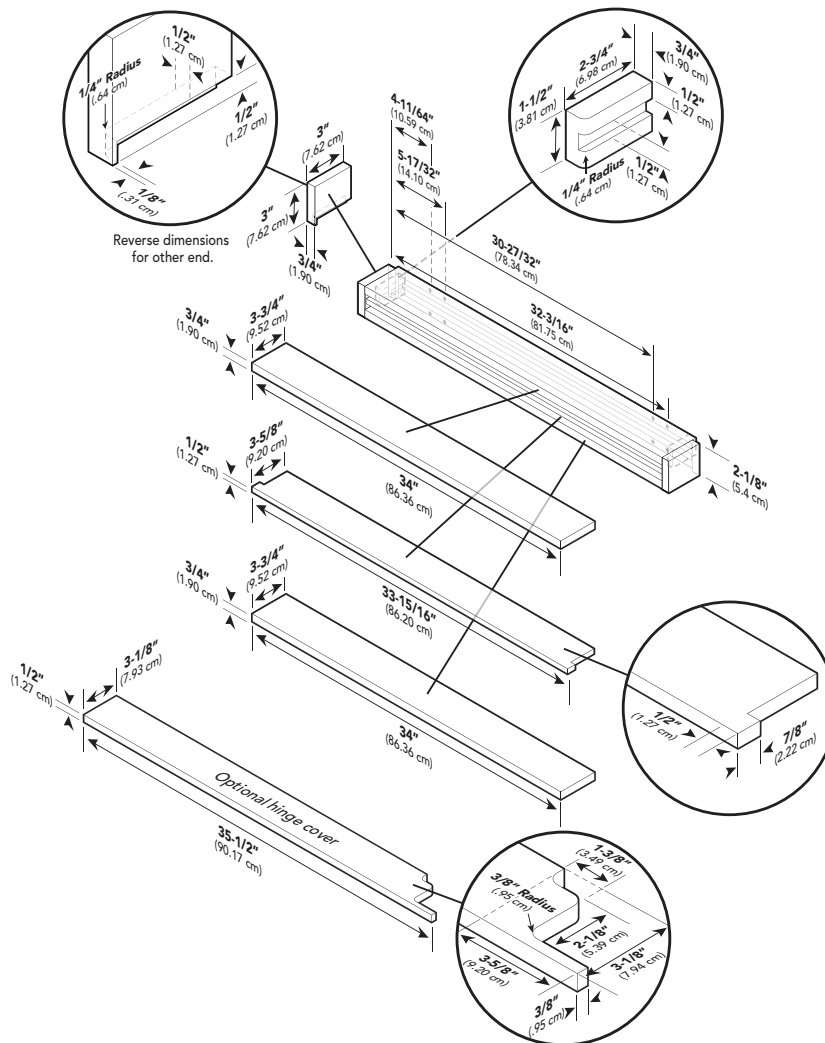

Dimensions & Specifications

CUSTOM SIDE PANEL DIMENSIONS

DFRB530

DFRB536

DFFB530

DFFB536

Note: Adding a 3/4" (1.9 cm) side panel adds an additional 3/4" (1.9 cm) to the overall width of the product for each side panel. Requires side panel hardware kit (Kit model number – SPHKDS)

DFRB530/DFRB536/DFFB530/DFRB536

| | |
|----------------------|--|
| Overall panel width | 3/4" (1.9 cm) |
| Overall panel height | 82-7/8" (210.5 cm) min. to 84-1/16" (213.5 cm) max.* |
| Overall panel depth | 24" (61.0 cm) |

*Depending on how high leveling feet are raised and cabinet enclosure height.

Dimensions & Specifications

CUSTOM GRILLE DIMENSIONS

DFRB530

DFFB530

| DFRB/DFFB530 | |
|-----------------------|--------------------------|
| Overall grille width | 29-1/2" (74.9 cm) |
| Overall grille height | 3" (7.6 cm) |
| Overall grille depth | 3-3/4" (9.5 cm) |

Dimensions & Specifications

CUSTOM GRILLE DIMENSIONS

DFRB536

DFFB536

DFRB/DFFB536

| | |
|-----------------------|-------------------|
| Overall grille width | 35-1/2" (90.1 cm) |
| Overall grille height | 3" (7.6 cm) |
| Overall grille depth | 3-3/4" (9.5 cm) |