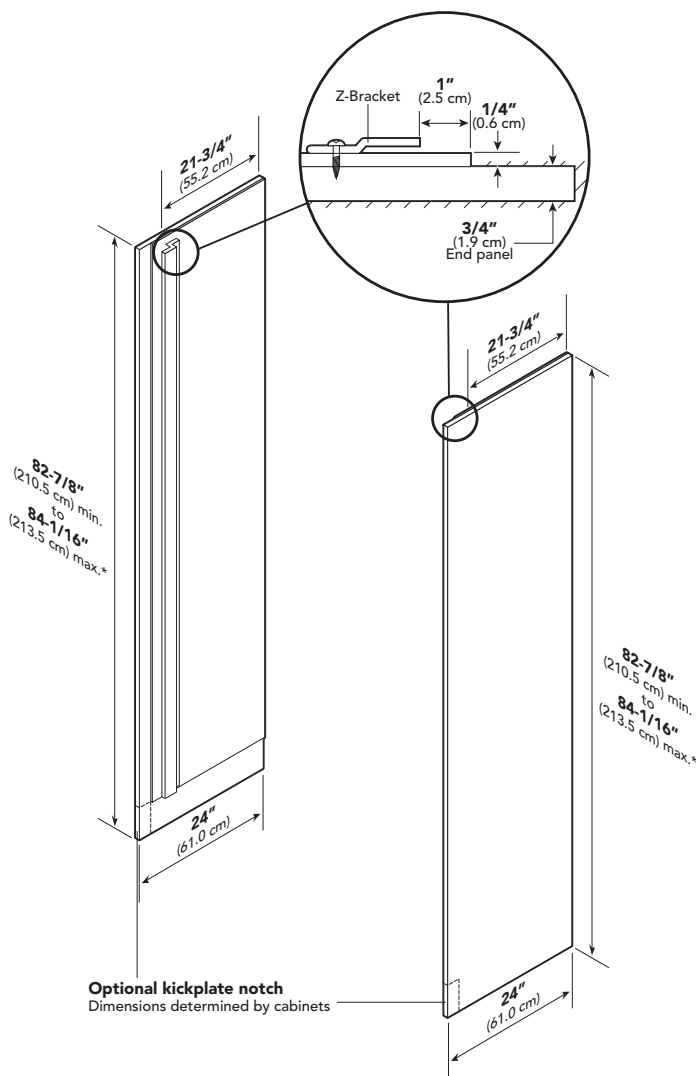

DFRB/DFFB536

Note: Panel overlays must be dry, solid, straight one piece panels. The use of multiple panel pieces to achieve the dimensions is not recommended.

| | DFRB530 | DFRB536 | DFFB530 | DFFB536 |
|----------------------|---------------------------|-------------------|-------------------|-------------------|
| Overall panel width | 29-1/4" (74.3 cm) | 35-1/4" (89.5 cm) | 29-1/4" (74.3 cm) | 35-1/4" (89.5 cm) |
| Overall panel height | 75-1/2" (191.8 cm) | | | |
| Overall panel depth | 3/4" (1.9 cm)* | | | |
| Maximum panel weight | 50 lbs. (22.7 kg) | 60 lbs. (27.2 kg) | 50 lbs. (22.7 kg) | 60 lbs. (27.2 kg) |

Dimensions & Specifications

CUSTOM SIDE PANEL DIMENSIONS

DFRB530

DFRB536

DFFB530

DFFB536

Note: Adding a 3/4" (1.9 cm) side panel adds an additional 3/4" (1.9 cm) to the overall width of the product for each side panel. Requires side panel hardware kit (Kit model number – SPHKDS)

DFRB530/DFRB536/DFFB530/DFRB536

| | |
|----------------------|--|
| Overall panel width | 3/4" (1.9 cm) |
| Overall panel height | 82-7/8" (210.5 cm) min. to 84-1/16" (213.5 cm) max.* |
| Overall panel depth | 24" (61.0 cm) |

*Depending on how high leveling feet are raised and cabinet enclosure height.

Dimensions & Specifications

CUSTOM GRILLE DIMENSIONS

DFRB530

DFFB530

| DFRB/DFFB530 | |
|-----------------------|--------------------------|
| Overall grille width | 29-1/2" (74.9 cm) |
| Overall grille height | 3" (7.6 cm) |
| Overall grille depth | 3-3/4" (9.5 cm) |