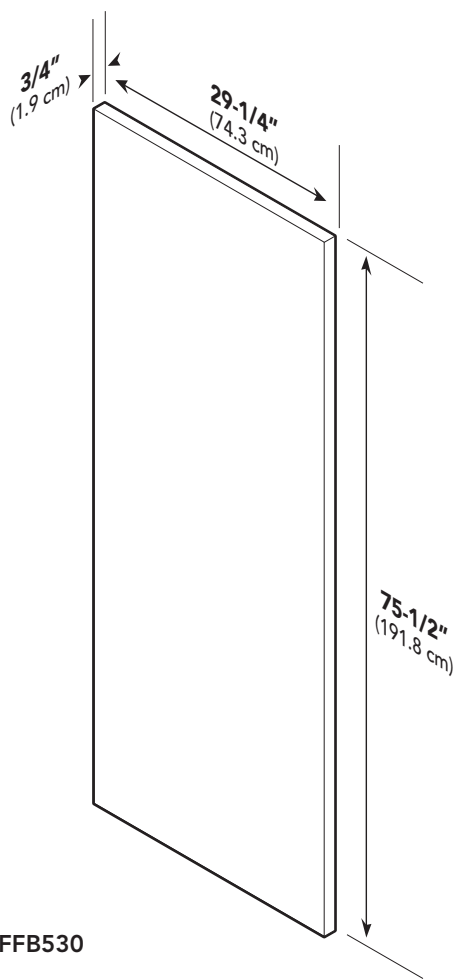

CUSTOM PANEL-REFRIGERATION
Quiet Cool™ Built-In 30"/36"W. All Refrigerator/All Freezer
—DFRB530/536, DFFB530/536

Dimensions & Specifications

CUSTOM PANEL DIMENSIONS

DFRB530

DFRB536

DFFB530

DFFB536

DFRB/DFFB530

DFRB/DFFB536

Note: Panel overlays must be dry, solid, straight one piece panels. The use of multiple panel pieces to achieve the dimensions is not recommended.

| | DFRB530 | DFRB536 | DFFB530 | DFFB536 |
|----------------------|---------------------------|-------------------|-------------------|-------------------|
| Overall panel width | 29-1/4" (74.3 cm) | 35-1/4" (89.5 cm) | 29-1/4" (74.3 cm) | 35-1/4" (89.5 cm) |
| Overall panel height | 75-1/2" (191.8 cm) | | | |
| Overall panel depth | 3/4" (1.9 cm)* | | | |
| Maximum panel weight | 50 lbs. (22.7 kg) | 60 lbs. (27.2 kg) | 50 lbs. (22.7 kg) | 60 lbs. (27.2 kg) |

Dimensions & Specifications

CUSTOM SIDE PANEL DIMENSIONS

DFRB530

DFRB536

DFFB530

DFFB536

Note: Adding a 3/4" (1.9 cm) side panel adds an additional 3/4" (1.9 cm) to the overall width of the product for each side panel. Requires side panel hardware kit (Kit model number – SPHKDS)

DFRB530/DFRB536/DFFB530/DFRB536

| | |
|----------------------|--|
| Overall panel width | 3/4" (1.9 cm) |
| Overall panel height | 82-7/8" (210.5 cm) min. to 84-1/16" (213.5 cm) max.* |
| Overall panel depth | 24" (61.0 cm) |