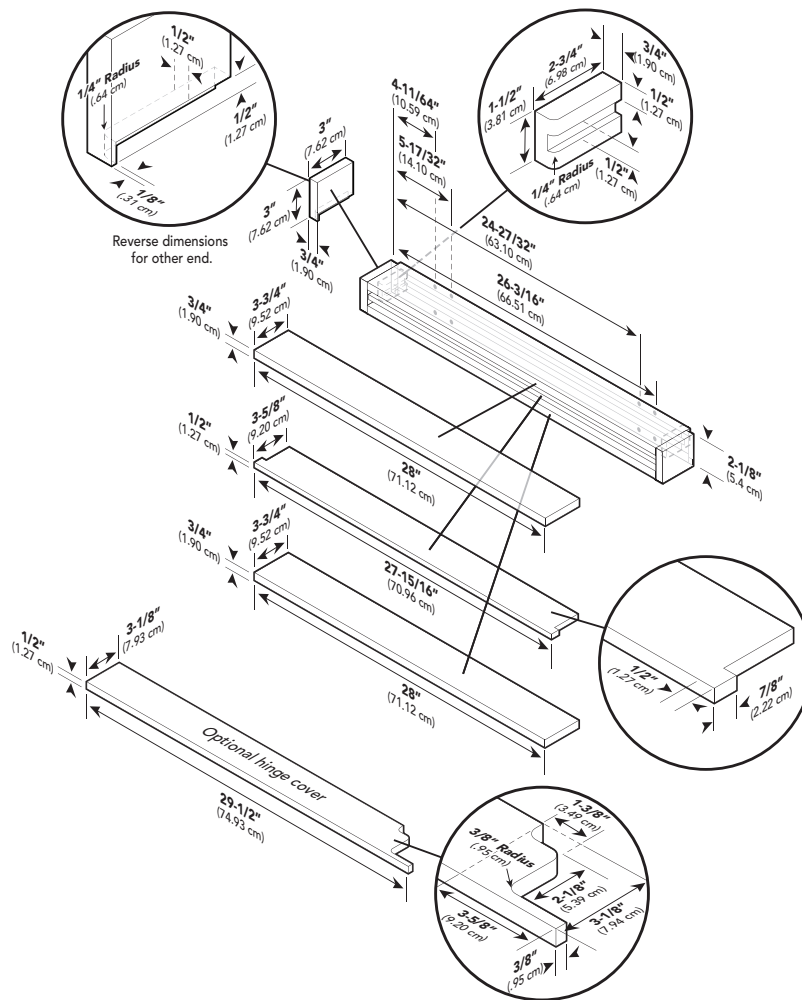

Dimensions & Specifications

CUSTOM SIDE PANEL DIMENSIONS

DFRB530

DFRB536

DFFB530

DFFB536

Note: Adding a 3/4" (1.9 cm) side panel adds an additional 3/4" (1.9 cm) to the overall width of the product for each side panel. Requires side panel hardware kit (Kit model number – SPHKDS)

DFRB530/DFRB536/DFFB530/DFRB536

| | |
|----------------------|--|
| Overall panel width | 3/4" (1.9 cm) |
| Overall panel height | 82-7/8" (210.5 cm) min. to 84-1/16" (213.5 cm) max.* |
| Overall panel depth | 24" (61.0 cm) |

*Depending on how high leveling feet are raised and cabinet enclosure height.

Dimensions & Specifications

CUSTOM GRILLE DIMENSIONS

DFRB530

DFFB530

| DFRB/DFFB530 | |
|-----------------------|--------------------------|
| Overall grille width | 29-1/2" (74.9 cm) |
| Overall grille height | 3" (7.6 cm) |
| Overall grille depth | 3-3/4" (9.5 cm) |

Dimensions & Specifications

CUSTOM GRILLE DIMENSIONS

DFRB536

DFFB536

DFRB/DFFB536

| | |
|-----------------------|-------------------|
| Overall grille width | 35-1/2" (90.1 cm) |
| Overall grille height | 3" (7.6 cm) |
| Overall grille depth | 3-3/4" (9.5 cm) |