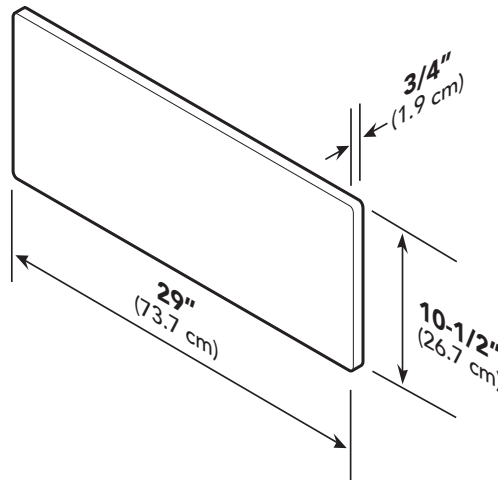

Dimensions & Specifications

CUSTOM PANEL DIMENSIONS

DFWD171

DFWD101

DFWD171

DFWD101

Note: Make sure insulation provided is used between the custom front and the inside door panel.

	DFWD171	DFWD101
Overall panel width	26" (66.0 cm)	29" (73.7 cm)
Overall panel height	10-1/2" (26.7 cm)	
Overall panel depth (thickness)	3/4" (1.9 cm)	