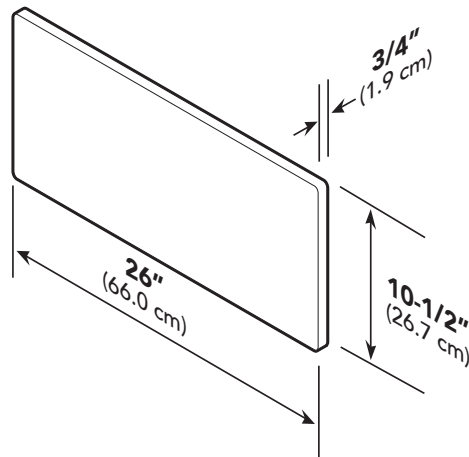

Dimensions & Specifications

CUSTOM PANEL DIMENSIONS

DFWD171

DFWD101

DFWD171

DFWD101

Note: Make sure insulation provided is used between the custom front and the inside door panel.

	DFWD171	DFWD101
Overall panel width	26" (66.0 cm)	29" (73.7 cm)
Overall panel height	10-1/2" (26.7 cm)	
Overall panel depth (thickness)	3/4" (1.9 cm)	