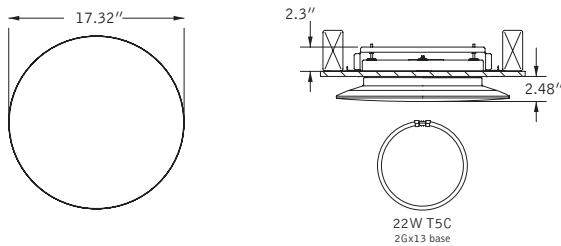

semi-recessed
mondana

features

Decorative semi-recessed luminaire with round opal diffuser, may be mounted in ceiling or wall.

Available in 22", 17" and 11" diameters. All luminaires are ADA compliant.

Clear silicone o-ring seal keeps bugs and dust out of diffuser to ensure shadow free illumination. Housings designed for both IC and non-IC rated ceilings.

Optical cavity creates uniform halo of light around housing providing a distinct visual presence.

Mondana is ideally suited for corporate, hospitality or medical applications that require a luminaire with a contemporary design and clean visual appearance.

companion luminaires

performance

1-Lamp 55W T5-C
54% Efficiency
527 cd @ 0°