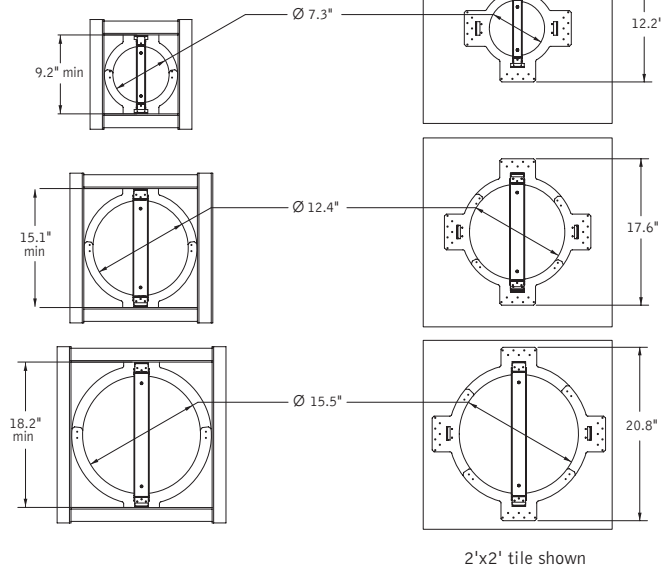

performance

1-Lamp 55W T5-C
54% Efficiency
527 cd @ 0°

Visit focalpointlights.com for complete photometric data.

fixture:

project:

mounting information

Tile cut-out dimensions

Drywall framing dimensions

specifications

construction

Molded plastic inner housing.
One-piece 18 Ga. spun steel outer housing.
Lamps are shielded by opal white, screw-on molded plastic diffuser with clear silicone o-ring seal.
Lamp and ballast are mounted to 20 Ga. reflector.
All luminaires are provided with 18 Ga. galvanized steel rough-in frame.

finish

Plastic inner housing molded in matte white finish. Outer steel housing finished in Matte Satin White.

ordering

luminaire series FMN
Mondana FMN

mounting SR
Semi-Recessed SR

nominal size _____
22" diameter (ADA compliant) 22
17" diameter (ADA compliant) 17
11" diameter (ADA compliant) 11