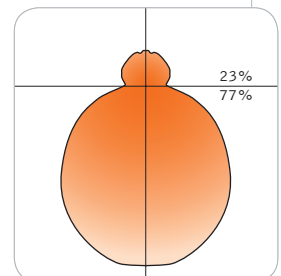

performance

1-Lamp 55W T5-C
54% Efficiency
527 cd @ 0°