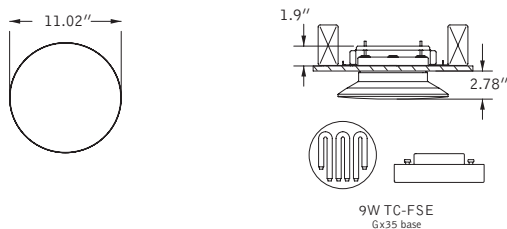

semi-recessed
mondana

features

Decorative semi-recessed luminaire with round opal diffuser, may be mounted in ceiling or wall.

Available in 22", 17" and 11" diameters. All luminaires are ADA compliant.

Clear silicone o-ring seal keeps bugs and dust out of diffuser to ensure shadow free illumination. Housings designed for both IC and non-IC rated ceilings.

Optical cavity creates uniform halo of light around housing providing a distinct visual presence.

Mondana is ideally suited for corporate, hospitality or medical applications that require a luminaire with a contemporary design and clean visual appearance.

companion luminaires

performance

1-Lamp 55W T5-C
54% Efficiency
527 cd @ 0°