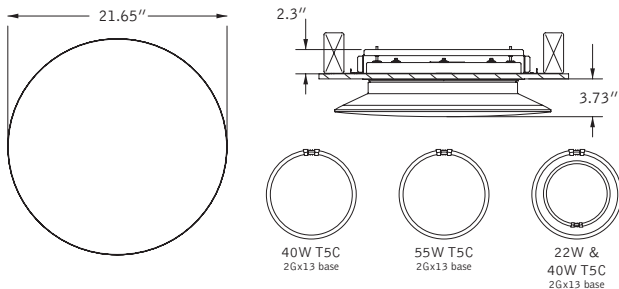

semi-recessed
mondana

features

Decorative semi-recessed luminaire with round opal diffuser, may be mounted in ceiling or wall.

Available in 22", 17" and 11" diameters. All luminaires are ADA compliant.

Clear silicone o-ring seal keeps bugs and dust out of diffuser to ensure shadow free illumination. Housings designed for both IC and non-IC rated ceilings.

Optical cavity creates uniform halo of light around housing providing a distinct visual presence.

Mondana is ideally suited for corporate, hospitality or medical applications that require a luminaire with a contemporary design and clean visual appearance.

companion luminaires

performance

1-Lamp 55W T5-C
54% Efficiency
527 cd @ 0°