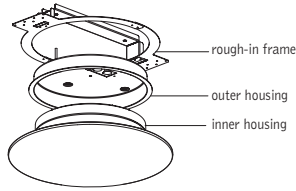

performance

1-Lamp 55W T5-C
54% Efficiency
527 cd @ 0°

Visit focalpointlights.com for complete photometric data.

fixture:

project:

mounting information

Tile cut-out dimensions

Drywall framing dimensions

specifications

construction

Molded plastic inner housing.
One-piece 18 Ga. spun steel outer housing.
Lamps are shielded by opal white, screw-on molded plastic diffuser with clear silicone o-ring seal.
Lamp and ballast are mounted to 20 Ga. reflector.
All luminaires are provided with 18 Ga. galvanized steel rough-in frame.