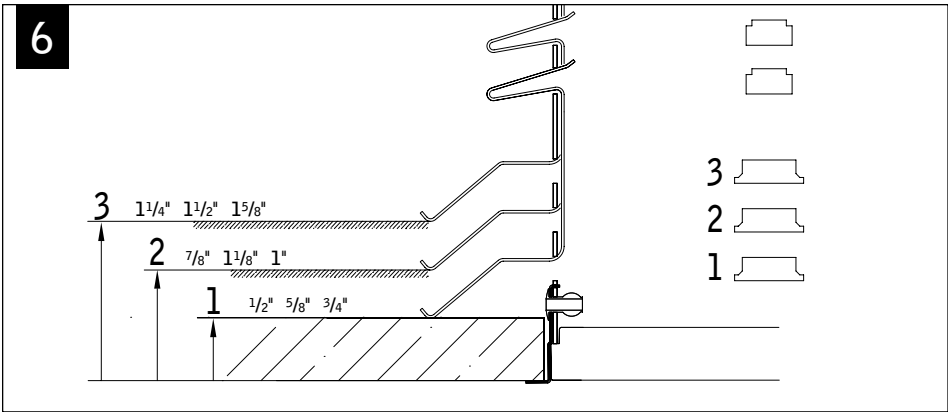

id[®] remodel housing

ID RT

FOCAL POINT[®]

FOCAL POINT

KEY

Luminaires must be installed by a qualified electrician (check with local and national codes for proper installation).
To prevent electrical shock, disconnect electrical supply before installation or servicing.

Contractor is responsible for adequately reinforcing walls and/or ceilings to support luminaire weight. Focal Point, LLC accepts no responsibility for inadequately reinforced walls and/or ceilings. The information contained in this drawing is the sole property of Focal Point, LLC. Any reproduction in part or whole without the written permission of Focal Point, LLC is prohibited.