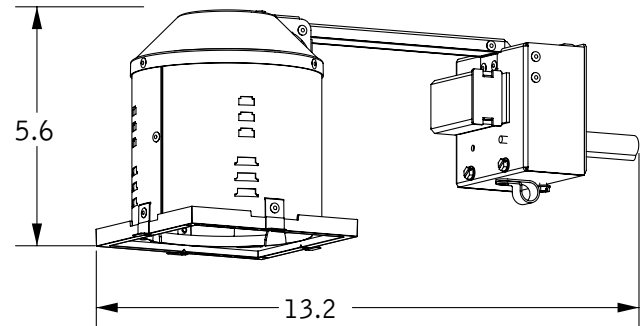

id[®] remodel housing

ID RT

FOCAL POINT[®]

FOCAL POINT

KEY

Luminaires must be installed by a qualified electrician (check with local and national codes for proper installation).
To prevent electrical shock, disconnect electrical supply before installation or servicing.

Contractor is responsible for adequately reinforcing walls and/or ceilings to support luminaire weight. Focal Point, LLC accepts no responsibility for inadequately reinforced walls and/or ceilings. The information contained in this drawing is the sole property of Focal Point, LLC. Any reproduction in part or whole without the written permission of Focal Point, LLC is prohibited.