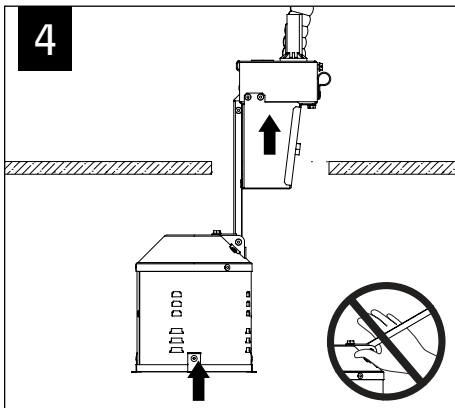

id[®] remodel housing

ID RT

FOCAL POINT[®]

FOCAL POINT

KEY

Luminaires must be installed by a qualified electrician (check with local and national codes for proper installation).
To prevent electrical shock, disconnect electrical supply before installation or servicing.

Contractor is responsible for adequately reinforcing walls and/or ceilings to support luminaire weight. Focal Point, LLC accepts no responsibility for inadequately reinforced walls and/or ceilings. The information contained in this drawing is the sole property of Focal Point, LLC. Any reproduction in part or whole without the written permission of Focal Point, LLC is prohibited.