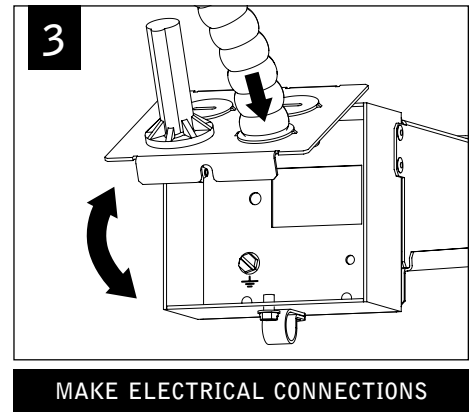

id[®] remodel housing

ID RT

FOCAL POINT[®]

FOCAL POINT

KEY

Luminaires must be installed by a qualified electrician (check with local and national codes for proper installation).
To prevent electrical shock, disconnect electrical supply before installation or servicing.

Contractor is responsible for adequately reinforcing walls and/or ceilings to support luminaire weight. Focal Point, LLC accepts no responsibility for inadequately reinforced walls and/or ceilings. The information contained in this drawing is the sole property of Focal Point, LLC. Any reproduction in part or whole without the written permission of Focal Point, LLC is prohibited.