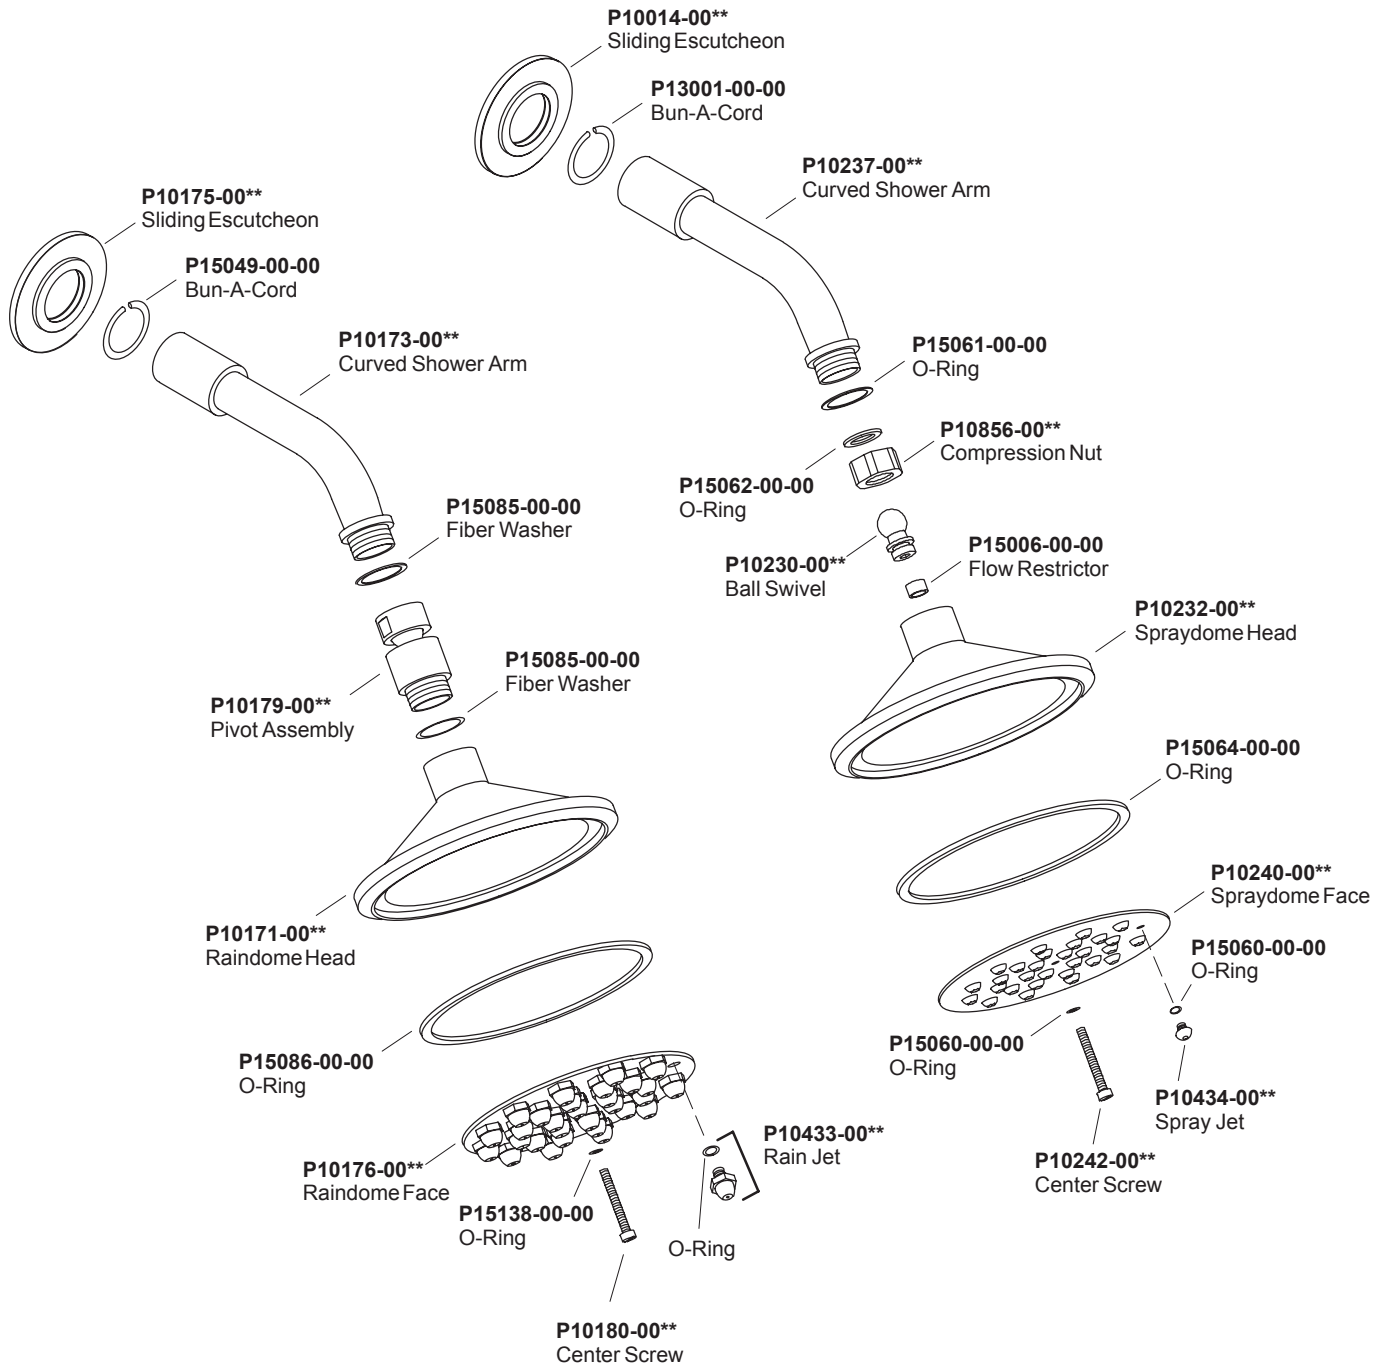

# KALLISTA PARTS

## SEMI-MAGNUM RAINDOME AND SPRAYDOME

P21404-00-**-**	Semi-Magnum Raindome with Curved Arm
P21410-00-**-**	Semi-Magnum Spraydome with Curved Arm

**\*\*Finish/color code must be specified when ordering.**

The parts shown are not drawn to scale and should not be relied upon for dimensional purposes. They are shown for illustration purposes ONLY.

116042-8-AA (-)