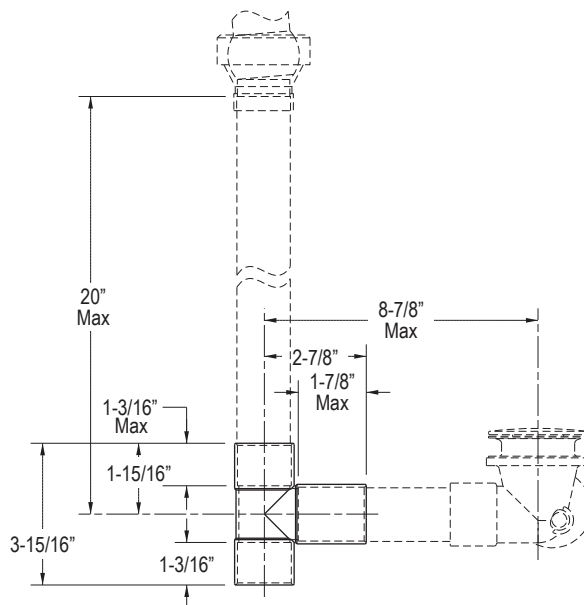

FEATURES

- For Use with the P50045 Perfect Bath
- Solid Brass Drain Tubes/Assembly
- Allows Multiple Installation Methods (Through the Floor, Along the Floor, Compression Joint, Solder Joint)
- Both the Compression Fit Tee Fitting and the Solder Joint Tee Fitting are Included in the Box

P21581

P21582

**Optional Tee
(Included)**

SPECIFIED MODEL

Model	Description	Finishes		
P21581-00	Kallista Cable Drain	☐ NA		
P21582-00	Kallista Cable Drain Trim Kit	☐ CP Polished Chrome	☐ AD Nickel Silver	☐ AG Brushed Nickel
		☐ LB Bronze	☐ BZ Antique Bronze	☐ GN Gunmetal

We reserve the right to make revisions without notice in the design of products or in packaging unless this right has specifically been waived at the time the order is accepted.