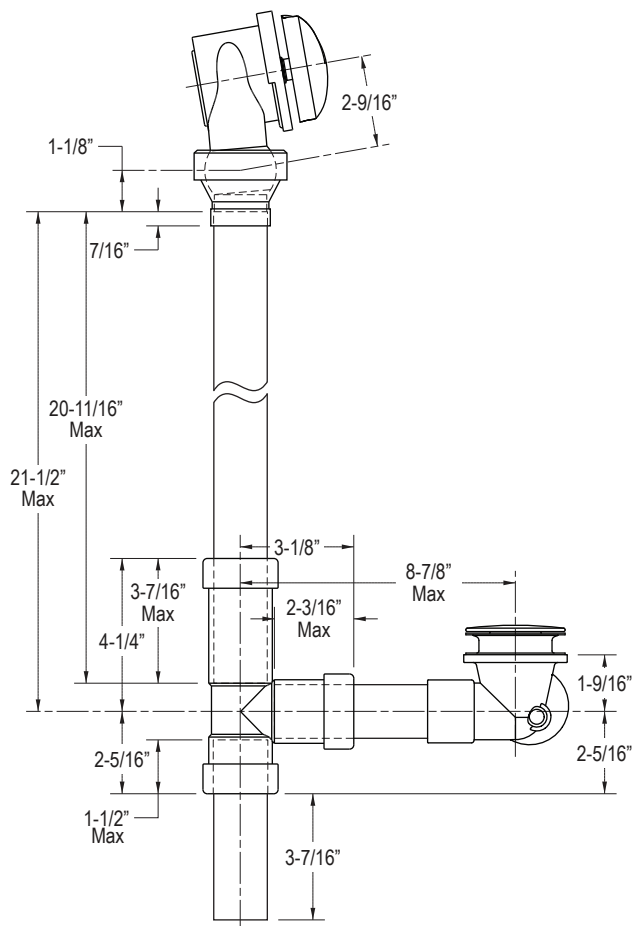

FEATURES

- For Use with the P50045 Perfect Bath
- Solid Brass Drain Tubes/Assembly
- Allows Multiple Installation Methods (Through the Floor, Along the Floor, Compression Joint, Solder Joint)
- Both the Compression Fit Tee Fitting and the Solder Joint Tee Fitting are Included in the Box

P21581

P21582

**Optional Tee
(Included)**

SPECIFIED MODEL

Model	Description	Finishes		
P21581-00	Kallista Cable Drain	☐ NA		
P21582-00	Kallista Cable Drain Trim Kit	☐ CP Polished Chrome	☐ AD Nickel Silver	☐ AG Brushed Nickel
		☐ LB Bronze	☐ BZ Antique Bronze	☐ GN Gunmetal

We reserve the right to make revisions without notice in the design of products or in packaging unless this right has specifically been waived at the time the order is accepted.