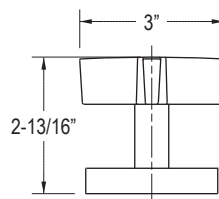

FEATURES

- Brass Construction
- 1/2" NPT Valve Connections
- 3/4" NPSM Spout Connection
- Completes the ONE™ Collection

Spout Installation Information

Handle Options

P24425-CR

P24425-LV

SPECIFIED MODEL						
Model	Description	Finishes				
P24425-CR	ONE™ Wall Mount Bath Set with Spout Cross Handles	<input type="checkbox"/> CP Polished Chrome	<input type="checkbox"/> AD Nickel Silver	<input type="checkbox"/> AG Brushed Nickel	<input type="checkbox"/> GN Gunmetal	
P24425-LV	ONE™ Wall Mount Bath Set with Spout Lever Handles	<input type="checkbox"/> CP Polished Chrome	<input type="checkbox"/> AD Nickel Silver	<input type="checkbox"/> AG Brushed Nickel	<input type="checkbox"/> GN Gunmetal	
P24414-00	ONE™ Wall Mount Bath Spout	<input type="checkbox"/> CP Polished Chrome	<input type="checkbox"/> AD Nickel Silver	<input type="checkbox"/> AG Brushed Nickel	<input type="checkbox"/> GN Gunmetal	
Required Rough-in						
P29517-00	Rough-in	<input type="checkbox"/> NA				