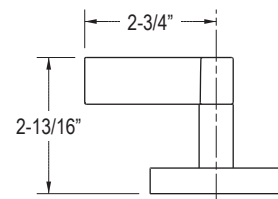

FEATURES

- Brass Construction
- 1/2" NPT Valve Connections
- 3/4" NPSM Spout Connection
- Completes the ONE™ Collection

Spout Installation Information

Handle Options

P24425-CR

P24425-LV

SPECIFIED MODEL						
Model	Description	Finishes				
P24425-CR	ONE™ Wall Mount Bath Set with Spout Cross Handles	<input type="checkbox"/> CP Polished Chrome	<input type="checkbox"/> AD Nickel Silver	<input type="checkbox"/> AG Brushed Nickel	<input type="checkbox"/> GN Gunmetal	
P24425-LV	ONE™ Wall Mount Bath Set with Spout Lever Handles	<input type="checkbox"/> CP Polished Chrome	<input type="checkbox"/> AD Nickel Silver	<input type="checkbox"/> AG Brushed Nickel	<input type="checkbox"/> GN Gunmetal	
P24414-00	ONE™ Wall Mount Bath Spout	<input type="checkbox"/> CP Polished Chrome	<input type="checkbox"/> AD Nickel Silver	<input type="checkbox"/> AG Brushed Nickel	<input type="checkbox"/> GN Gunmetal	
Required Rough-in						
P29517-00	Rough-in	<input type="checkbox"/> NA				