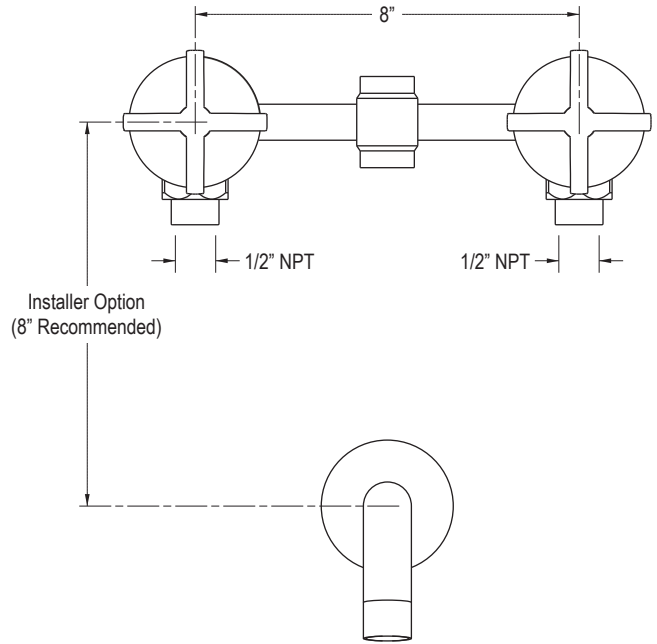

FEATURES

- Brass Construction
- 1/2" NPT Valve Connections
- 3/4" NPSM Spout Connection
- Completes the ONE™ Collection

Spout Installation Information

Handle Options

P24425-CR

P24425-LV

SPECIFIED MODEL						
Model	Description	Finishes				
P24425-CR	ONE™ Wall Mount Bath Set with Spout Cross Handles	<input type="checkbox"/> CP Polished Chrome	<input type="checkbox"/> AD Nickel Silver	<input type="checkbox"/> AG Brushed Nickel	<input type="checkbox"/> GN Gunmetal	
P24425-LV	ONE™ Wall Mount Bath Set with Spout Lever Handles	<input type="checkbox"/> CP Polished Chrome	<input type="checkbox"/> AD Nickel Silver	<input type="checkbox"/> AG Brushed Nickel	<input type="checkbox"/> GN Gunmetal	
P24414-00	ONE™ Wall Mount Bath Spout	<input type="checkbox"/> CP Polished Chrome	<input type="checkbox"/> AD Nickel Silver	<input type="checkbox"/> AG Brushed Nickel	<input type="checkbox"/> GN Gunmetal	
Required Rough-in						
P29517-00	Rough-in	<input type="checkbox"/> NA				