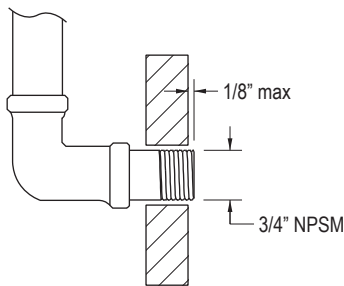

FEATURES

- Brass Construction
- 1/2" NPT Valve Connections
- 3/4" NPSM Spout Connection
- Completes the ONE™ Collection

Spout Installation Information

Handle Options

P24425-CR

P24425-LV

SPECIFIED MODEL						
Model	Description	Finishes				
P24425-CR	ONE™ Wall Mount Bath Set with Spout Cross Handles	<input type="checkbox"/> CP Polished Chrome	<input type="checkbox"/> AD Nickel Silver	<input type="checkbox"/> AG Brushed Nickel	<input type="checkbox"/> GN Gunmetal	
P24425-LV	ONE™ Wall Mount Bath Set with Spout Lever Handles	<input type="checkbox"/> CP Polished Chrome	<input type="checkbox"/> AD Nickel Silver	<input type="checkbox"/> AG Brushed Nickel	<input type="checkbox"/> GN Gunmetal	
P24414-00	ONE™ Wall Mount Bath Spout	<input type="checkbox"/> CP Polished Chrome	<input type="checkbox"/> AD Nickel Silver	<input type="checkbox"/> AG Brushed Nickel	<input type="checkbox"/> GN Gunmetal	
Required Rough-in						
P29517-00	Rough-in	<input type="checkbox"/> NA				