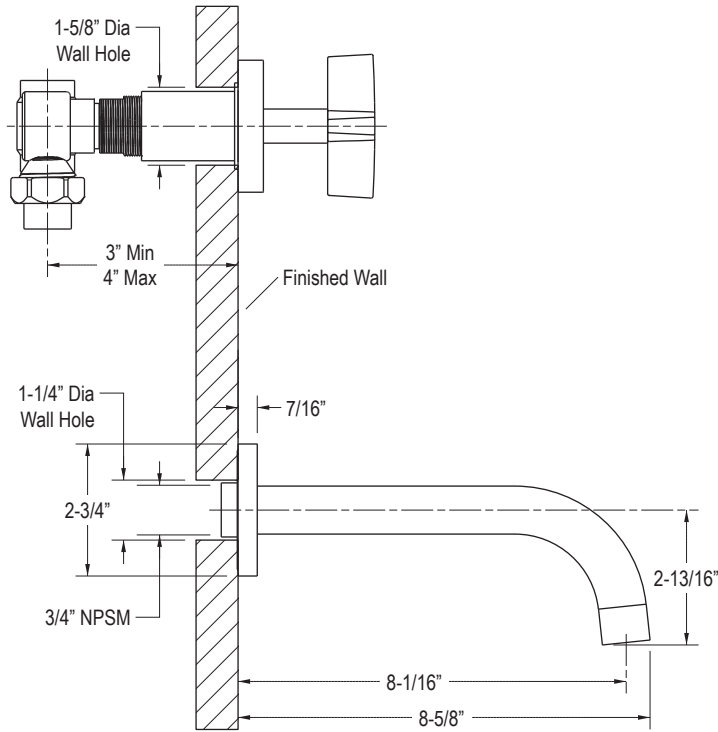

FEATURES

- Brass Construction
- 1/2" NPT Valve Connections
- 3/4" NPSM Spout Connection
- Completes the ONE™ Collection

Spout Installation Information

Handle Options

P24425-CR

P24425-LV

SPECIFIED MODEL						
Model	Description	Finishes				
P24425-CR	ONE™ Wall Mount Bath Set with Spout Cross Handles	<input type="checkbox"/> CP Polished Chrome	<input type="checkbox"/> AD Nickel Silver	<input type="checkbox"/> AG Brushed Nickel	<input type="checkbox"/> GN Gunmetal	
P24425-LV	ONE™ Wall Mount Bath Set with Spout Lever Handles	<input type="checkbox"/> CP Polished Chrome	<input type="checkbox"/> AD Nickel Silver	<input type="checkbox"/> AG Brushed Nickel	<input type="checkbox"/> GN Gunmetal	
P24414-00	ONE™ Wall Mount Bath Spout	<input type="checkbox"/> CP Polished Chrome	<input type="checkbox"/> AD Nickel Silver	<input type="checkbox"/> AG Brushed Nickel	<input type="checkbox"/> GN Gunmetal	
Required Rough-in						
P29517-00	Rough-in	<input type="checkbox"/> NA				