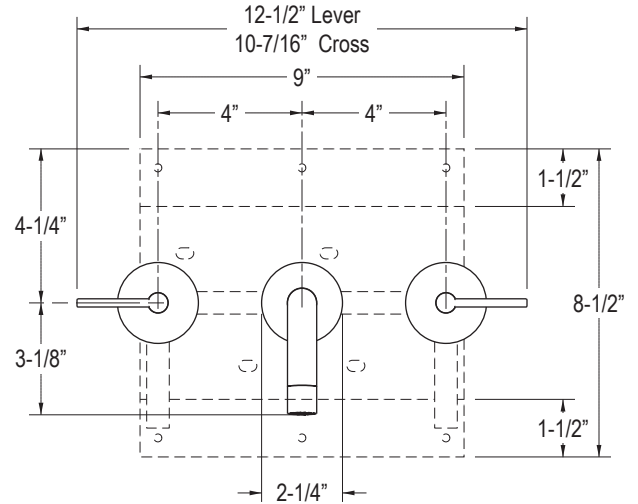

## FEATURES

- Brass Construction
- Available with Lever or Cross Handles
- Quarter-turn Washerless Ceramic Disc Valves

P24410  
P24411

## Handle Options

## Drain

SPECIFIED MODEL					
Model	Description	Finishes			
P24410-LV	One Collection Wall Mount Basin Set Short Spout, Lever Handles	<input type="checkbox"/> CP Polished Chrome	<input type="checkbox"/> AD Nickel Silver	<input type="checkbox"/> AG Brushed Nickel	<input type="checkbox"/> GN Gunmetal
P24410-CR	One Collection Wall Mount Basin Set Short Spout, Cross Handles	<input type="checkbox"/> CP Polished Chrome	<input type="checkbox"/> AD Nickel Silver	<input type="checkbox"/> AG Brushed Nickel	<input type="checkbox"/> GN Gunmetal
P24411-LV	One Collection Wall Mount Basin Set Long Spout, Lever Handles	<input type="checkbox"/> CP Polished Chrome	<input type="checkbox"/> AD Nickel Silver	<input type="checkbox"/> AG Brushed Nickel	<input type="checkbox"/> GN Gunmetal
P24411-CR	One Collection Wall Mount Basin Set Long Spout, Cross Handles	<input type="checkbox"/> CP Polished Chrome	<input type="checkbox"/> AD Nickel Silver	<input type="checkbox"/> AG Brushed Nickel	<input type="checkbox"/> GN Gunmetal
Required Rough-in					
P29304-00	Rough-in	<input type="checkbox"/> NA			