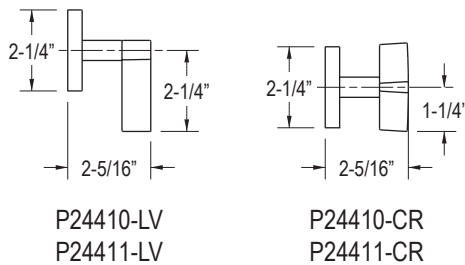

## FEATURES

- Brass Construction
- Available with Lever or Cross Handles
- Quarter-turn Washerless Ceramic Disc Valves

P24410  
P24411

## Handle Options

## Drain

SPECIFIED MODEL					
Model	Description	Finishes			
P24410-LV	One Collection Wall Mount Basin Set Short Spout, Lever Handles	<input type="checkbox"/> CP Polished Chrome	<input type="checkbox"/> AD Nickel Silver	<input type="checkbox"/> AG Brushed Nickel	<input type="checkbox"/> GN Gunmetal
P24410-CR	One Collection Wall Mount Basin Set Short Spout, Cross Handles	<input type="checkbox"/> CP Polished Chrome	<input type="checkbox"/> AD Nickel Silver	<input type="checkbox"/> AG Brushed Nickel	<input type="checkbox"/> GN Gunmetal
P24411-LV	One Collection Wall Mount Basin Set Long Spout, Lever Handles	<input type="checkbox"/> CP Polished Chrome	<input type="checkbox"/> AD Nickel Silver	<input type="checkbox"/> AG Brushed Nickel	<input type="checkbox"/> GN Gunmetal
P24411-CR	One Collection Wall Mount Basin Set Long Spout, Cross Handles	<input type="checkbox"/> CP Polished Chrome	<input type="checkbox"/> AD Nickel Silver	<input type="checkbox"/> AG Brushed Nickel	<input type="checkbox"/> GN Gunmetal
Required Rough-in					
P29304-00	Rough-in	<input type="checkbox"/> NA			