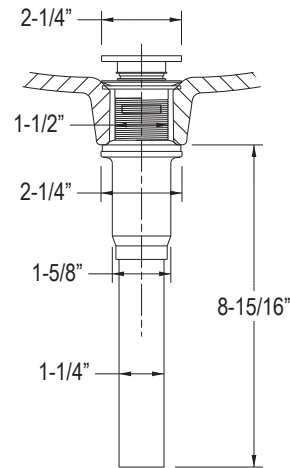

## FEATURES

- Brass Construction
- Available with Lever or Cross Handles
- Quarter-turn Washerless Ceramic Disc Valves

P24410  
P24411

## Drain

SPECIFIED MODEL					
Model	Description	Finishes			
P24410-LV	One Collection Wall Mount Basin Set Short Spout, Lever Handles	<input type="checkbox"/> CP Polished Chrome	<input type="checkbox"/> AD Nickel Silver	<input type="checkbox"/> AG Brushed Nickel	<input type="checkbox"/> GN Gunmetal
P24410-CR	One Collection Wall Mount Basin Set Short Spout, Cross Handles	<input type="checkbox"/> CP Polished Chrome	<input type="checkbox"/> AD Nickel Silver	<input type="checkbox"/> AG Brushed Nickel	<input type="checkbox"/> GN Gunmetal
P24411-LV	One Collection Wall Mount Basin Set Long Spout, Lever Handles	<input type="checkbox"/> CP Polished Chrome	<input type="checkbox"/> AD Nickel Silver	<input type="checkbox"/> AG Brushed Nickel	<input type="checkbox"/> GN Gunmetal
P24411-CR	One Collection Wall Mount Basin Set Long Spout, Cross Handles	<input type="checkbox"/> CP Polished Chrome	<input type="checkbox"/> AD Nickel Silver	<input type="checkbox"/> AG Brushed Nickel	<input type="checkbox"/> GN Gunmetal
Required Rough-in					
P29304-00	Rough-in	<input type="checkbox"/> NA			