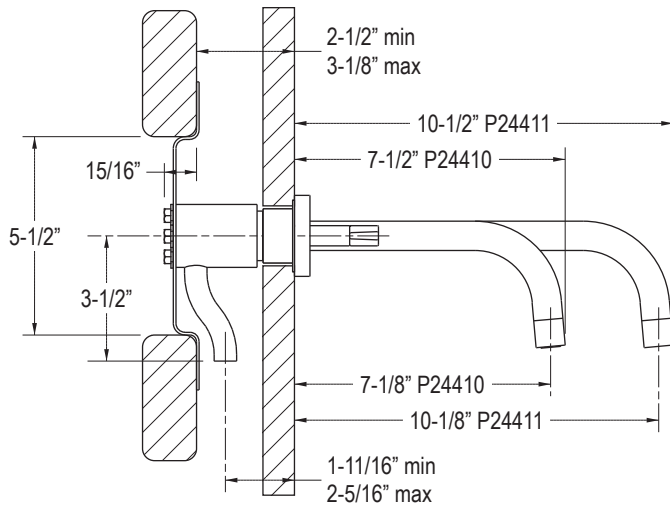

## FEATURES

- Brass Construction
- Available with Lever or Cross Handles
- Quarter-turn Washerless Ceramic Disc Valves

P24410  
P24411

## Handle Options

## Drain

SPECIFIED MODEL					
Model	Description	Finishes			
P24410-LV	One Collection Wall Mount Basin Set Short Spout, Lever Handles	<input type="checkbox"/> CP Polished Chrome	<input type="checkbox"/> AD Nickel Silver	<input type="checkbox"/> AG Brushed Nickel	<input type="checkbox"/> GN Gunmetal
P24410-CR	One Collection Wall Mount Basin Set Short Spout, Cross Handles	<input type="checkbox"/> CP Polished Chrome	<input type="checkbox"/> AD Nickel Silver	<input type="checkbox"/> AG Brushed Nickel	<input type="checkbox"/> GN Gunmetal
P24411-LV	One Collection Wall Mount Basin Set Long Spout, Lever Handles	<input type="checkbox"/> CP Polished Chrome	<input type="checkbox"/> AD Nickel Silver	<input type="checkbox"/> AG Brushed Nickel	<input type="checkbox"/> GN Gunmetal
P24411-CR	One Collection Wall Mount Basin Set Long Spout, Cross Handles	<input type="checkbox"/> CP Polished Chrome	<input type="checkbox"/> AD Nickel Silver	<input type="checkbox"/> AG Brushed Nickel	<input type="checkbox"/> GN Gunmetal
Required Rough-in					
P29304-00	Rough-in	<input type="checkbox"/> NA			