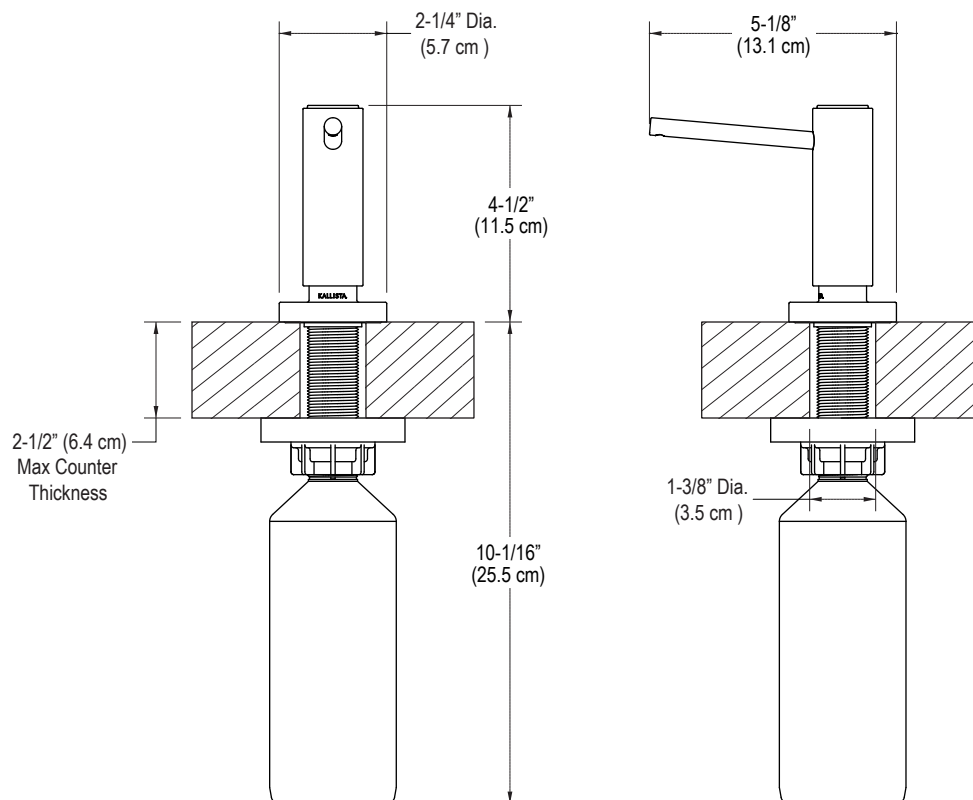

FEATURES

- Solid Brass Construction for Durability and Reliability
- Easy Installation
- Greater Thread Allows Product To Be Used with Up To 2-1/2" Countertop Material
- Refillable from Above Counter
- Large 16 oz. Capacity Bottle
- Complements the One™ Faucet Collection

SPECIFIED MODEL

Model	Description	Finishes		
P25215-00	One™ Soap/Lotion Dispenser	<input type="checkbox"/> CP Polished Chrome	<input type="checkbox"/> AD Nickel Silver	<input type="checkbox"/> AG Brushed Nickel