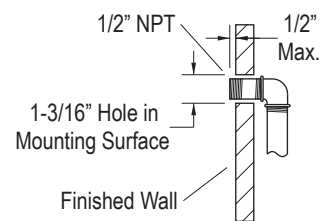

FEATURES

- Brass Construction
- Available with Lever Handles
- Quarter-turn Washerless Ceramic Disc Valve
- 22" Reach

P23080, P23085

P23080

**P23080
Installation Detail**

P23085

SPECIFIED MODEL

Model	Description	Finishes		
P23080-00	ONE™ Wall Mount Pot Filler	<input type="checkbox"/> CP Polished Chrome	<input type="checkbox"/> AD Nickel Silver	<input type="checkbox"/> AG Brushed Nickel
P23085-00	ONE™ Deck Mount Pot Filler	<input type="checkbox"/> CP Polished Chrome	<input type="checkbox"/> AD Nickel Silver	<input type="checkbox"/> AG Brushed Nickel