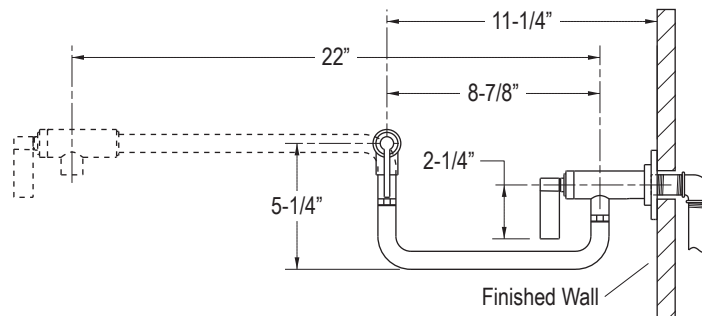

FEATURES

- Brass Construction
- Available with Lever Handles
- Quarter-turn Washerless Ceramic Disc Valve
- 22" Reach

P23080, P23085

P23080

**P23080
Installation Detail**

P23085

SPECIFIED MODEL

Model	Description	Finishes		
P23080-00	ONE™ Wall Mount Pot Filler	<input type="checkbox"/> CP Polished Chrome	<input type="checkbox"/> AD Nickel Silver	<input type="checkbox"/> AG Brushed Nickel
P23085-00	ONE™ Deck Mount Pot Filler	<input type="checkbox"/> CP Polished Chrome	<input type="checkbox"/> AD Nickel Silver	<input type="checkbox"/> AG Brushed Nickel