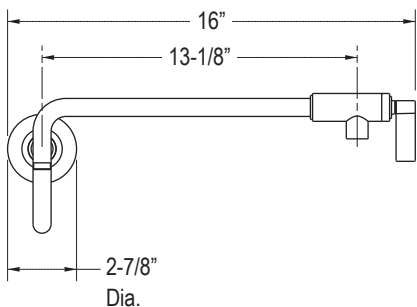

FEATURES

- Brass Construction
- Available with Lever Handles
- Quarter-turn Washerless Ceramic Disc Valve
- 22" Reach

P23080, P23085

P23080

**P23080
Installation Detail**

P23085

SPECIFIED MODEL

Model	Description	Finishes		
P23080-00	ONE™ Wall Mount Pot Filler	<input type="checkbox"/> CP Polished Chrome	<input type="checkbox"/> AD Nickel Silver	<input type="checkbox"/> AG Brushed Nickel
P23085-00	ONE™ Deck Mount Pot Filler	<input type="checkbox"/> CP Polished Chrome	<input type="checkbox"/> AD Nickel Silver	<input type="checkbox"/> AG Brushed Nickel