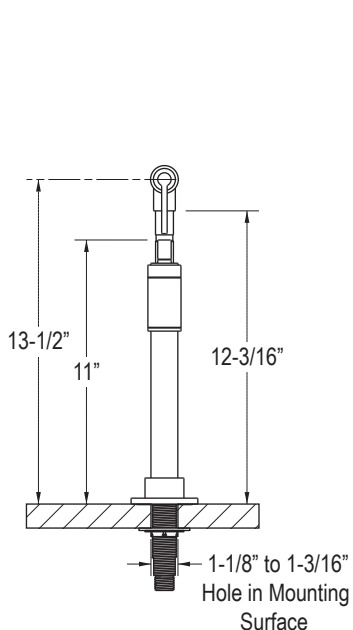

FEATURES

- Brass Construction
- Available with Lever Handles
- Quarter-turn Washerless Ceramic Disc Valve
- 22" Reach

P23080, P23085

P23080

**P23080
Installation Detail**

P23085

SPECIFIED MODEL

Model	Description	Finishes		
P23080-00	ONE™ Wall Mount Pot Filler	<input type="checkbox"/> CP Polished Chrome	<input type="checkbox"/> AD Nickel Silver	<input type="checkbox"/> AG Brushed Nickel
P23085-00	ONE™ Deck Mount Pot Filler	<input type="checkbox"/> CP Polished Chrome	<input type="checkbox"/> AD Nickel Silver	<input type="checkbox"/> AG Brushed Nickel