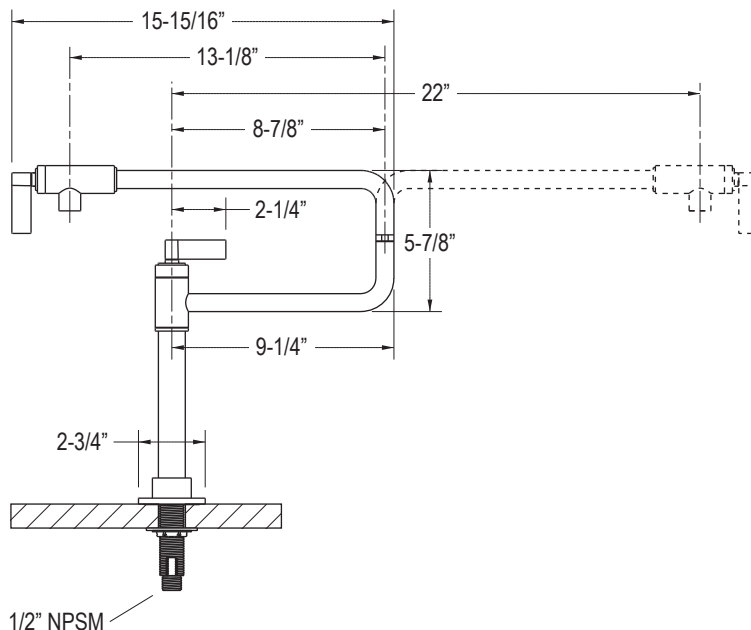

FEATURES

- Brass Construction
- Available with Lever Handles
- Quarter-turn Washerless Ceramic Disc Valve
- 22" Reach

P23080, P23085

P23080

**P23080
Installation Detail**

P23085

SPECIFIED MODEL

Model	Description	Finishes		
P23080-00	ONE™ Wall Mount Pot Filler	<input type="checkbox"/> CP Polished Chrome	<input type="checkbox"/> AD Nickel Silver	<input type="checkbox"/> AG Brushed Nickel
P23085-00	ONE™ Deck Mount Pot Filler	<input type="checkbox"/> CP Polished Chrome	<input type="checkbox"/> AD Nickel Silver	<input type="checkbox"/> AG Brushed Nickel