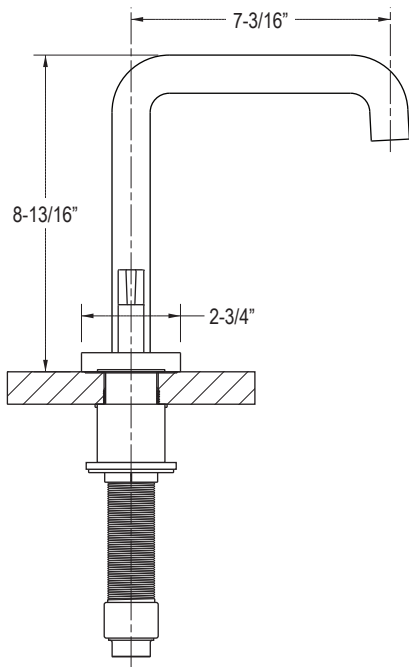

KALLISTA. ONE™ Tall Spout Deck Mount Bath Set

FEATURES

- Brass Construction
- Bath or Deck Mount
- 7-3/16" Spout
- Quarter-turn Washerless Ceramic Disk Valves
- Completes the ONE™ Collection

CODES/STANDARDS APPLICABLE

Specified Model Meets or Exceeds the Following:

- ADA

P24405

Handle Options

P24405-CR

P24405-LV

SPECIFIED MODEL

Model	Description	Finishes			
P24405-CR	ONE™ Tall Spout Deck Mount Bath Set, Cross Handles	<input type="checkbox"/> CP Polished Chrome	<input type="checkbox"/> AD Nickel Silver	<input type="checkbox"/> AG Brushed Nickel	<input type="checkbox"/> GN Gunmetal
P24405-LV	ONE™ Tall Spout Deck Mount Bath Set, Lever Handles	<input type="checkbox"/> CP Polished Chrome	<input type="checkbox"/> AD Nickel Silver	<input type="checkbox"/> AG Brushed Nickel	<input type="checkbox"/> GN Gunmetal
Required Rough-in					
P19302-00	3/4" Ceramic High-Flow Valve System	<input type="checkbox"/> NA			