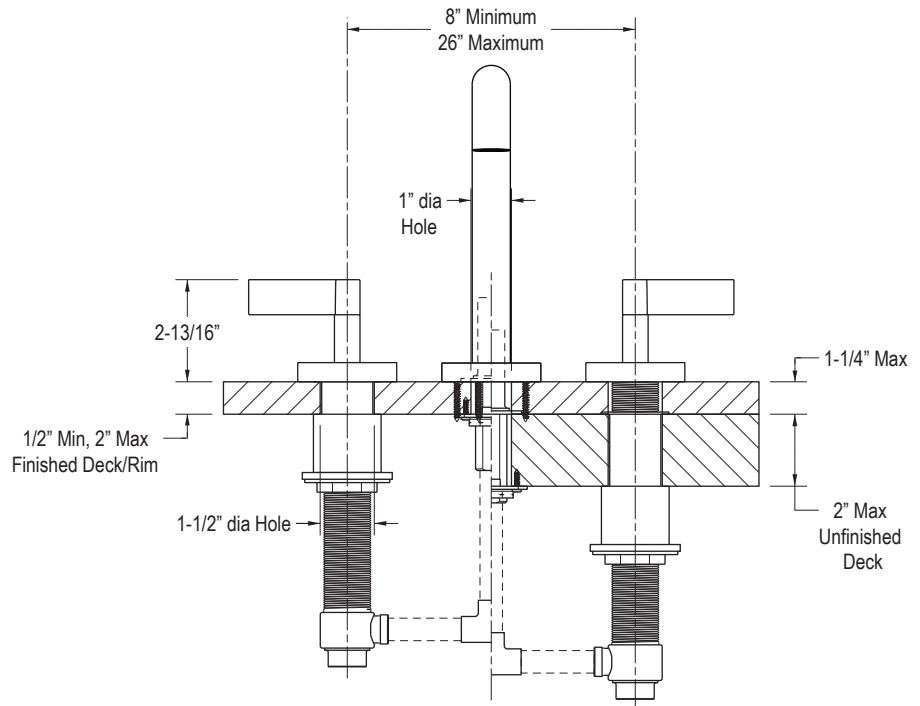

KALLISTA. ONE™ Tall Spout Deck Mount Bath Set

FEATURES

- Brass Construction
- Bath or Deck Mount
- 7-3/16" Spout
- Quarter-turn Washerless Ceramic Disk Valves
- Completes the ONE™ Collection

CODES/STANDARDS APPLICABLE

Specified Model Meets or Exceeds the Following:

- ADA

P24405

Handle Options

P24405-CR

P24405-LV

SPECIFIED MODEL

Model	Description	Finishes			
P24405-CR	ONE™ Tall Spout Deck Mount Bath Set, Cross Handles	<input type="checkbox"/> CP Polished Chrome	<input type="checkbox"/> AD Nickel Silver	<input type="checkbox"/> AG Brushed Nickel	<input type="checkbox"/> GN Gunmetal
P24405-LV	ONE™ Tall Spout Deck Mount Bath Set, Lever Handles	<input type="checkbox"/> CP Polished Chrome	<input type="checkbox"/> AD Nickel Silver	<input type="checkbox"/> AG Brushed Nickel	<input type="checkbox"/> GN Gunmetal
Required Rough-in					
P19302-00	3/4" Ceramic High-Flow Valve System	<input type="checkbox"/> NA			