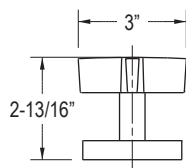

KALLISTA. ONE™ Tall Spout Deck Mount Bath Set

FEATURES

- Brass Construction
- Bath or Deck Mount
- 7-3/16" Spout
- Quarter-turn Washerless Ceramic Disk Valves
- Completes the ONE™ Collection

CODES/STANDARDS APPLICABLE

Specified Model Meets or Exceeds the Following:

- ADA

P24405

Handle Options

P24405-CR

P24405-LV

SPECIFIED MODEL

Model	Description	Finishes			
P24405-CR	ONE™ Tall Spout Deck Mount Bath Set, Cross Handles	<input type="checkbox"/> CP Polished Chrome	<input type="checkbox"/> AD Nickel Silver	<input type="checkbox"/> AG Brushed Nickel	<input type="checkbox"/> GN Gunmetal
P24405-LV	ONE™ Tall Spout Deck Mount Bath Set, Lever Handles	<input type="checkbox"/> CP Polished Chrome	<input type="checkbox"/> AD Nickel Silver	<input type="checkbox"/> AG Brushed Nickel	<input type="checkbox"/> GN Gunmetal
Required Rough-in					
P19302-00	3/4" Ceramic High-Flow Valve System	<input type="checkbox"/> NA			