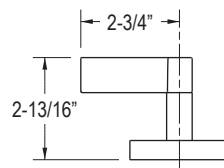

KALLISTA. ONE™ Tall Spout Deck Mount Bath Set

FEATURES

- Brass Construction
- Bath or Deck Mount
- 7-3/16" Spout
- Quarter-turn Washerless Ceramic Disk Valves
- Completes the ONE™ Collection

CODES/STANDARDS APPLICABLE

Specified Model Meets or Exceeds the Following:

- ADA

P24405

Handle Options

P24405-CR

P24405-LV

SPECIFIED MODEL

Model	Description	Finishes			
P24405-CR	ONE™ Tall Spout Deck Mount Bath Set, Cross Handles	<input type="checkbox"/> CP Polished Chrome	<input type="checkbox"/> AD Nickel Silver	<input type="checkbox"/> AG Brushed Nickel	<input type="checkbox"/> GN Gunmetal
P24405-LV	ONE™ Tall Spout Deck Mount Bath Set, Lever Handles	<input type="checkbox"/> CP Polished Chrome	<input type="checkbox"/> AD Nickel Silver	<input type="checkbox"/> AG Brushed Nickel	<input type="checkbox"/> GN Gunmetal
Required Rough-in					
P19302-00	3/4" Ceramic High-Flow Valve System	<input type="checkbox"/> NA			