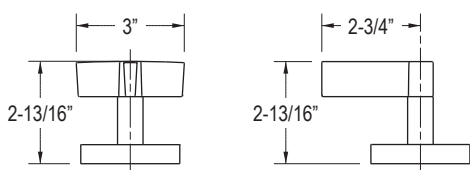

KALLISTA. ONE™ Low-Spout Deck Mount Bath Set

FEATURES

- Brass Construction
- Bath or Deck Mount
- 7" Spout
- Quarter-turn Washerless Ceramic Disk Valves
- Completes the ONE™ Collection

CODES/STANDARDS APPLICABLE

Specified Model Meets or Exceeds the Following:

- ADA

P24404

Handle Options

P24404-CR

P24404-LV

SPECIFIED MODEL					
Model	Description	Finishes			
P24404-CR	ONE™ Low-Spout Deck Mount Bath Set, Cross Handles	<input type="checkbox"/> AD Nickel Silver	<input type="checkbox"/> AG Brushed Nickel	<input type="checkbox"/> CP Polished Chrome	<input type="checkbox"/> GN Gunmetal
P24404-LV	ONE™ Low-Spout Deck Mount Bath Set, Lever Handles	<input type="checkbox"/> AD Nickel Silver	<input type="checkbox"/> AG Brushed Nickel	<input type="checkbox"/> CP Polished Chrome	<input type="checkbox"/> GN Gunmetal
Required Rough-in					
P19302-00	3/4" Ceramic High-Flow Valve System	<input type="checkbox"/> NA			