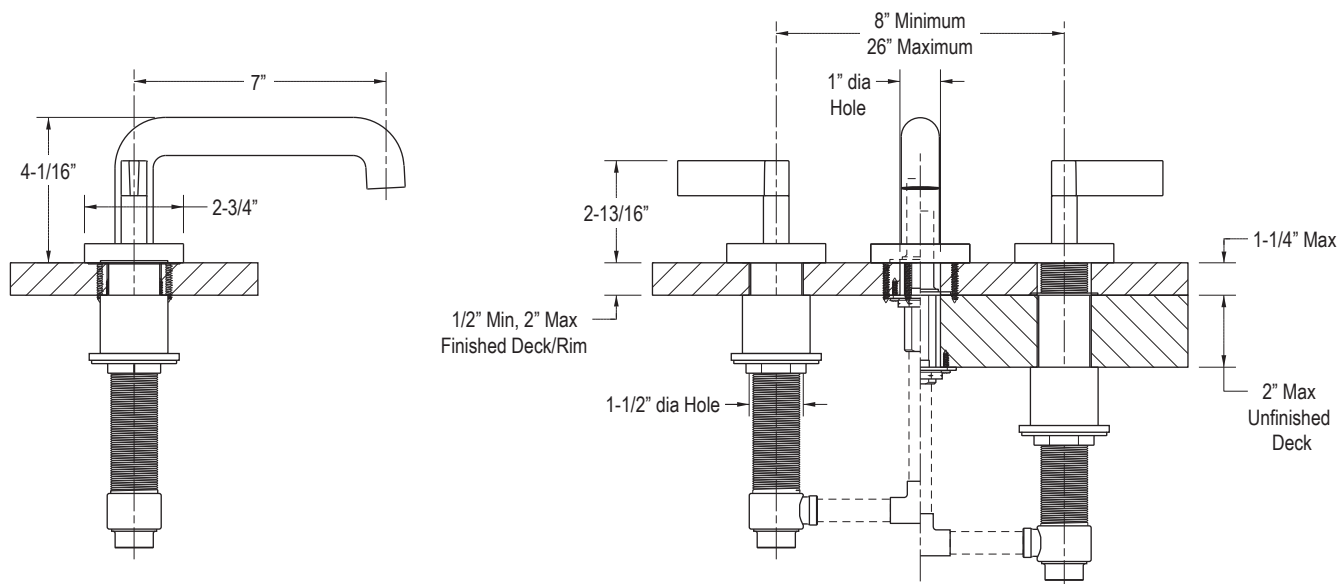

KALLISTA. ONE™ Low-Spout Deck Mount Bath Set

FEATURES

- Brass Construction
- Bath or Deck Mount
- 7" Spout
- Quarter-turn Washerless Ceramic Disk Valves
- Completes the ONE™ Collection

CODES/STANDARDS APPLICABLE

Specified Model Meets or Exceeds the Following:

- ADA

P24404

Handle Options

P24404-CR

P24404-LV

SPECIFIED MODEL					
Model	Description	Finishes			
P24404-CR	ONE™ Low-Spout Deck Mount Bath Set, Cross Handles	<input type="checkbox"/> AD Nickel Silver	<input type="checkbox"/> AG Brushed Nickel	<input type="checkbox"/> CP Polished Chrome	<input type="checkbox"/> GN Gunmetal
P24404-LV	ONE™ Low-Spout Deck Mount Bath Set, Lever Handles	<input type="checkbox"/> AD Nickel Silver	<input type="checkbox"/> AG Brushed Nickel	<input type="checkbox"/> CP Polished Chrome	<input type="checkbox"/> GN Gunmetal
Required Rough-in					
P19302-00	3/4" Ceramic High-Flow Valve System	<input type="checkbox"/> NA			