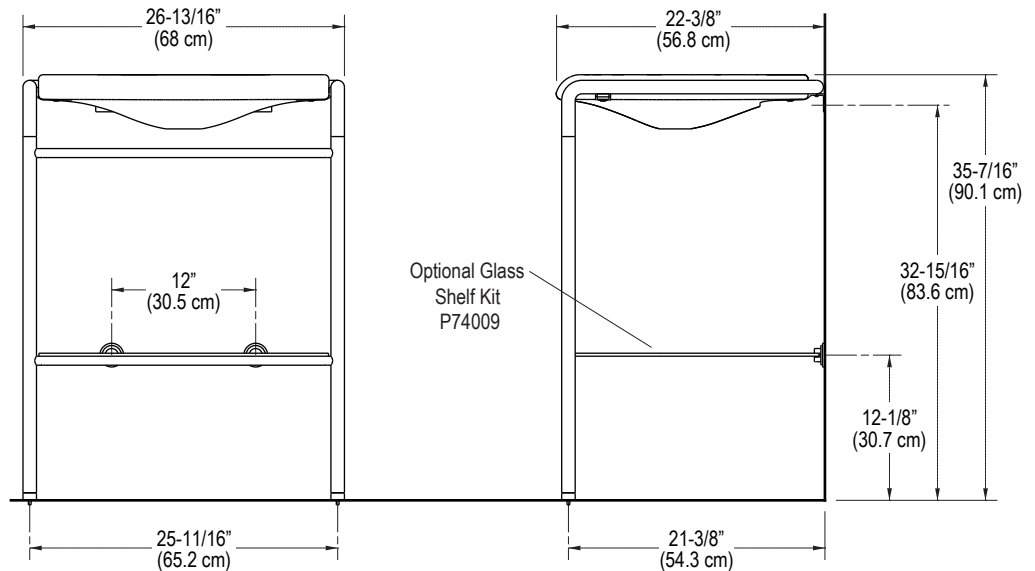

FEATURES

- Solid Brass Leg Construction for Durability and Reliability
- Integral Towel Bar Provides Additional Functionality
- Designed with Knock-Out Holes for Fixture-Mounted Basin Set
- Optional Glass Shelf Adds Storage Space
- Complements the One™ Collection

P74050, P74052, P74009

SPECIFIED MODEL

Model	Description	Finishes			
P74050-00	One™ Console Table Top with Integral Basin	☐ WC White Carrara Marble	☐ RM Crema Marfil Marble		
P74052-00	One™ Console Table Legs	☐ CP Polished Chrome	☐ AD Nickel Silver	☐ AG Brushed Nickel	☐ GN Gunmetal
Required Accessory					
P21640-00	Drain Spacer Kit	☐ CP Polished Chrome	☐ AD Nickel Silver	☐ AG Brushed Nickel	☐ GN Gunmetal
Recommended Accessories					
P74009-00	One™ Glass Shelf Kit (w/ Escutcheons)	☐ CP Polished Chrome	☐ AD Nickel Silver	☐ AG Brushed Nickel	☐ GN Gunmetal
P21639-00	Exposed Drain Shroud	☐ CP Polished Chrome	☐ AD Nickel Silver	☐ AG Brushed Nickel	☐ GN Gunmetal
P21636-00	Modern Bottle Trap	☐ CP Polished Chrome	☐ AD Nickel Silver	☐ AG Brushed Nickel	☐ GN Gunmetal
P21638-00	Modern Basin Supply Valves (2 required)	☐ CP Polished Chrome	☐ AD Nickel Silver	☐ AG Brushed Nickel	☐ GN Gunmetal

We reserve the right to make revisions without notice in the design of products or in packaging unless this right has specifically been waived at the time the order is accepted.