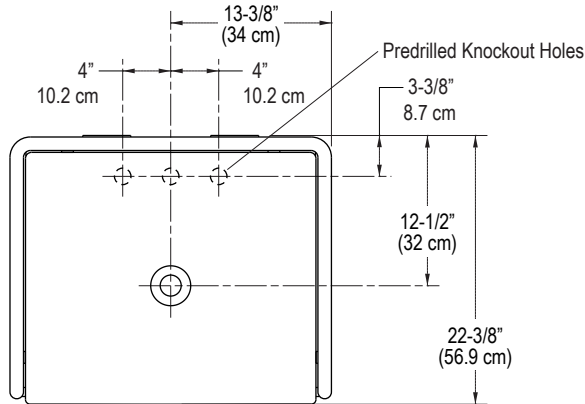

FEATURES

- Solid Brass Leg Construction for Durability and Reliability
- Integral Towel Bar Provides Additional Functionality
- Designed with Knock-Out Holes for Fixture-Mounted Basin Set
- Optional Glass Shelf Adds Storage Space
- Complements the One™ Collection

P74050, P74052, P74009

SPECIFIED MODEL

Model	Description	Finishes			
P74050-00	One™ Console Table Top with Integral Basin	☐ WC White Carrara Marble	☐ RM Crema Marfil Marble		
P74052-00	One™ Console Table Legs	☐ CP Polished Chrome	☐ AD Nickel Silver	☐ AG Brushed Nickel	☐ GN Gunmetal
Required Accessory					
P21640-00	Drain Spacer Kit	☐ CP Polished Chrome	☐ AD Nickel Silver	☐ AG Brushed Nickel	☐ GN Gunmetal
Recommended Accessories					
P74009-00	One™ Glass Shelf Kit (w/ Escutcheons)	☐ CP Polished Chrome	☐ AD Nickel Silver	☐ AG Brushed Nickel	☐ GN Gunmetal
P21639-00	Exposed Drain Shroud	☐ CP Polished Chrome	☐ AD Nickel Silver	☐ AG Brushed Nickel	☐ GN Gunmetal
P21636-00	Modern Bottle Trap	☐ CP Polished Chrome	☐ AD Nickel Silver	☐ AG Brushed Nickel	☐ GN Gunmetal
P21638-00	Modern Basin Supply Valves (2 required)	☐ CP Polished Chrome	☐ AD Nickel Silver	☐ AG Brushed Nickel	☐ GN Gunmetal

We reserve the right to make revisions without notice in the design of products or in packaging unless this right has specifically been waived at the time the order is accepted.