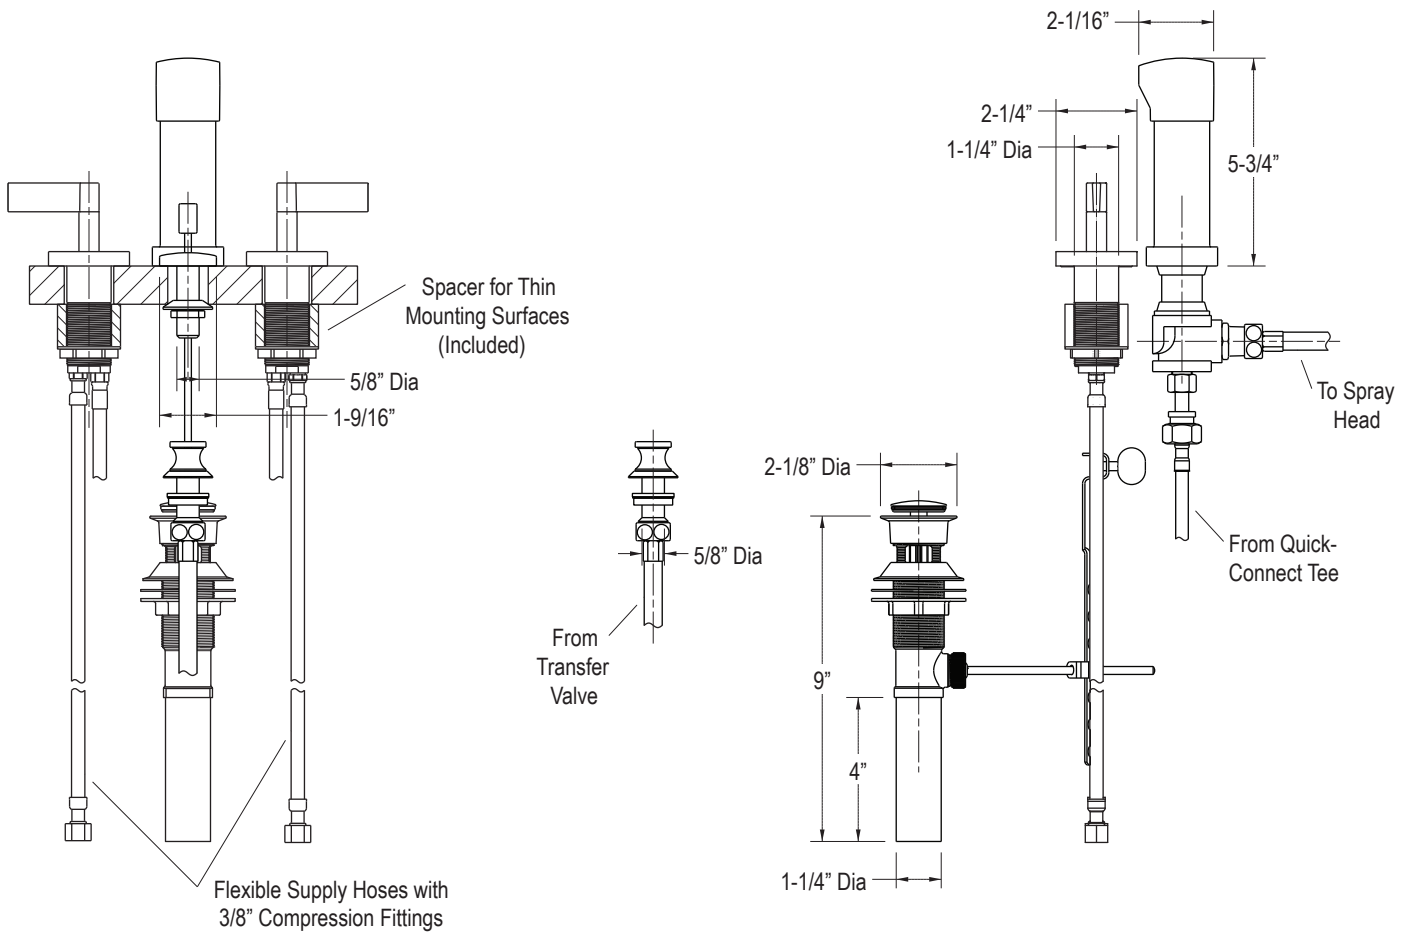

## FEATURES

- Quick-Connect Connections for Ease of Installation

## Handle Options

## Installation Detail

## SPECIFIED MODEL

Model	Description	Finishes			
P24406-LV	One™ Bidet Faucet, Lever Handles	<input type="checkbox"/> CP Polished Chrome	<input type="checkbox"/> AD Nickel Silver	<input type="checkbox"/> AG Brushed Nickel	<input type="checkbox"/> GN Gunmetal
P24406-CR	One™ Bidet Faucet, Cross Handles	<input type="checkbox"/> CP Polished Chrome	<input type="checkbox"/> AD Nickel Silver	<input type="checkbox"/> AG Brushed Nickel	<input type="checkbox"/> GN Gunmetal