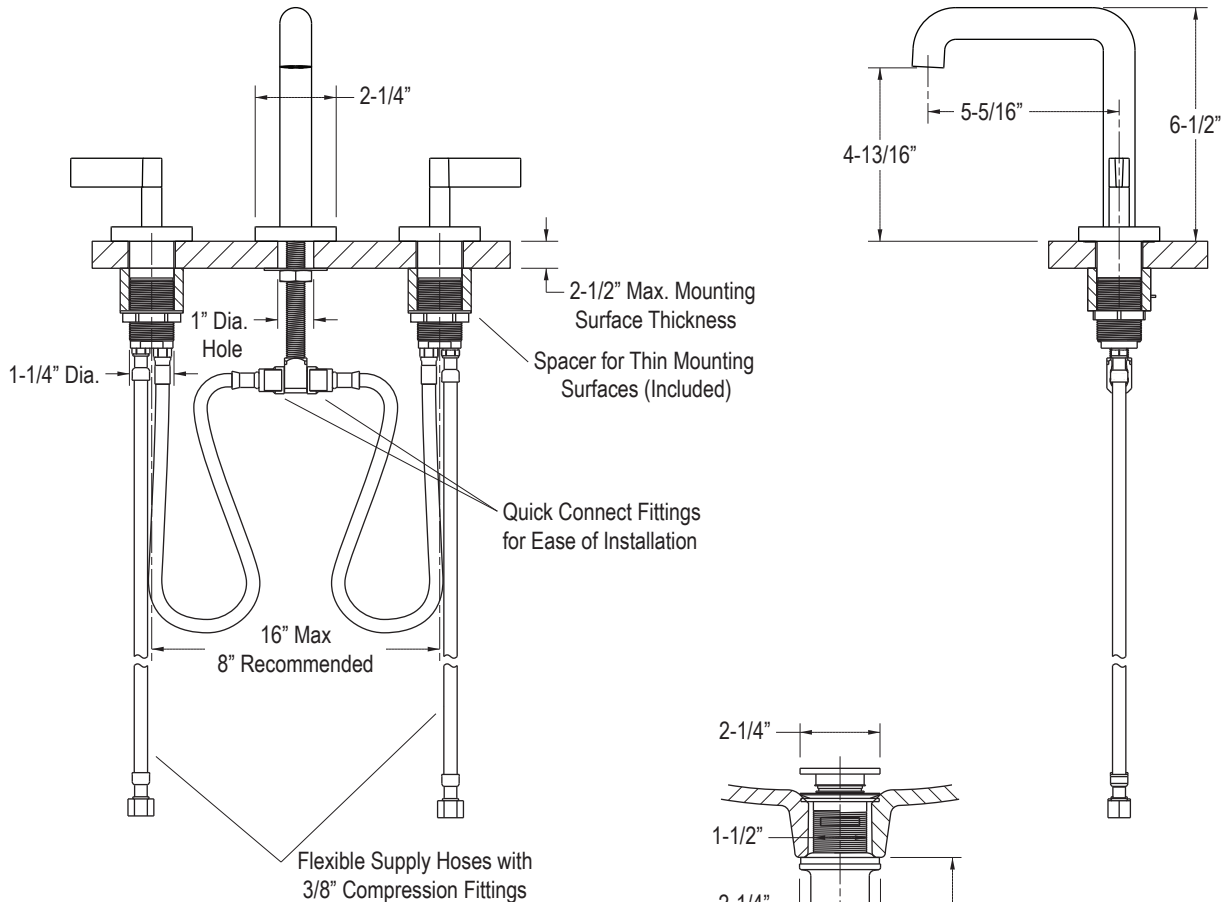

FEATURES

- Brass Construction
- Flexible Connections
- Quick Connect Connections for Ease of Installation
- 2.2 GPM (8.3L)
- Brass Valve Bodies
- Quarter-turn Washerless Ceramic Disc Valves

Handle Options

P24402-LV

P24402-CR

Drain

SPECIFIED MODEL

Model	Description	Finishes			
P24402-LV	One™ Basin Set Set with Tall Spout, Lever Handles	<input type="checkbox"/> CP Polished Chrome	<input type="checkbox"/> AD Nickel Silver	<input type="checkbox"/> AG Brushed Nickel	<input type="checkbox"/> GN Gunmetal
P24402-CR	One™ Basin Set Set with Tall Spout, Cross Handles	<input type="checkbox"/> CP Polished Chrome	<input type="checkbox"/> AD Nickel Silver	<input type="checkbox"/> AG Brushed Nickel	<input type="checkbox"/> GN Gunmetal