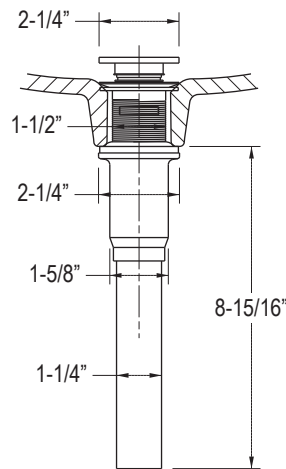

FEATURES

- Brass Construction
- Flexible Connections
- Quick Connect Connections for Ease of Installation
- 2.2 GPM (8.3L)
- Brass Valve Bodies
- Quarter-turn Washerless Ceramic Disc Valves

Handle Options

P24402-LV

P24402-CR

Drain

SPECIFIED MODEL

Model	Description	Finishes			
P24402-LV	One™ Basin Set Set with Tall Spout, Lever Handles	<input type="checkbox"/> CP Polished Chrome	<input type="checkbox"/> AD Nickel Silver	<input type="checkbox"/> AG Brushed Nickel	<input type="checkbox"/> GN Gunmetal
P24402-CR	One™ Basin Set Set with Tall Spout, Cross Handles	<input type="checkbox"/> CP Polished Chrome	<input type="checkbox"/> AD Nickel Silver	<input type="checkbox"/> AG Brushed Nickel	<input type="checkbox"/> GN Gunmetal