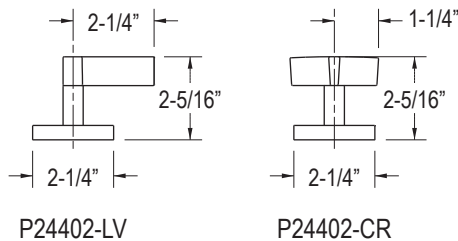

FEATURES

- Brass Construction
- Flexible Connections
- Quick Connect Connections for Ease of Installation
- 2.2 GPM (8.3L)
- Brass Valve Bodies
- Quarter-turn Washerless Ceramic Disc Valves

Handle Options

P24402-LV

P24402-CR

Drain

SPECIFIED MODEL

Model	Description	Finishes			
P24402-LV	One™ Basin Set Set with Tall Spout, Lever Handles	<input type="checkbox"/> CP Polished Chrome	<input type="checkbox"/> AD Nickel Silver	<input type="checkbox"/> AG Brushed Nickel	<input type="checkbox"/> GN Gunmetal
P24402-CR	One™ Basin Set Set with Tall Spout, Cross Handles	<input type="checkbox"/> CP Polished Chrome	<input type="checkbox"/> AD Nickel Silver	<input type="checkbox"/> AG Brushed Nickel	<input type="checkbox"/> GN Gunmetal