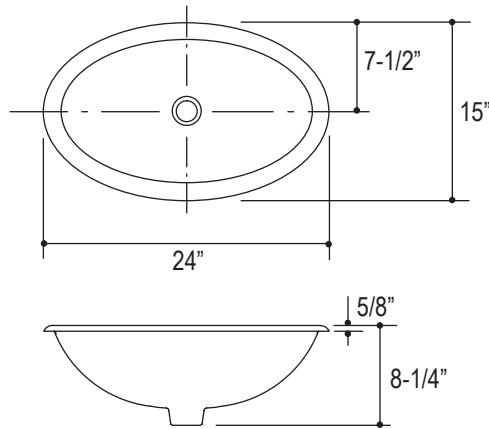

FEATURES

- Vitreous China
- Available without Overflow only

P20266-TL
P20266-OC

PRODUCT INFORMATION		
Fixture *	Basin Area	Water Depth
Lavatory	21" x 12"	4-7/8"
Outlet	1-3/4" D	
* Approximate Measurements for Comparison Only		
Included Components:		
Cutout Template	116114-7	

ROUGHING-IN NOTES
All Dimensions are Nominal.

SPECIFIED MODEL		
Model	Description	Finishes
P20266-TL	Tobacco Leaf Oval Self-Rimming Basin	<input type="checkbox"/> 0 Stucco White
P20266-OC	Oak Clusters Oval Self-Rimming Basin	<input type="checkbox"/> 0 Stucco White