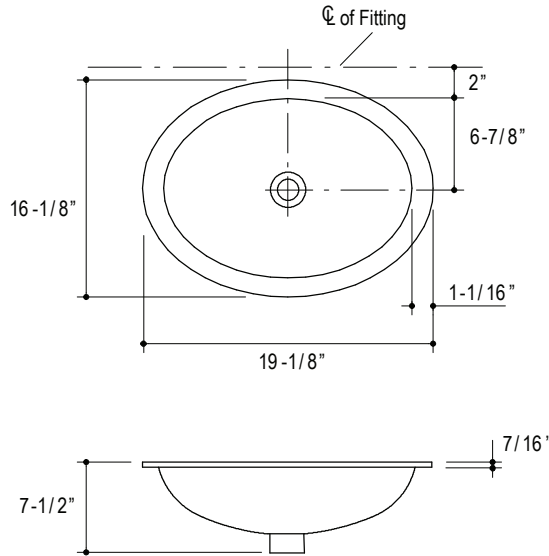

## Decorative Oval Undercounter Basin

P20267-CS, P20267-LG  
P20267-TL, P20267-WB

### FEATURES

- Vitreous China
- Undercounter Mounting
- Includes Mounting Hardware
- Available without Overflow Only

PRODUCT INFORMATION		
Fixture*:	Basin Area	Water Depth
Lavatory	17" x 14"	6-3/8"
Outlet	1-3/4" D	
* Approximate Measurements for Comparison Only		
Included Components: Basin Clamp Assembly		
Adhesive Sealant		
Cutout Template		116089-7

ROUGHING-IN NOTES
All Dimensions are Nominal.
Supplied Basin Clamp Assemblies Require 1" Min Countertop Thickness. Installer Must Supply Anchors for Thinner Countertops.

SPECIFIED MODEL		
Model	Description	Finishes
P20267-CS	Collette in Spring Oval Undercounter Basin	<input type="checkbox"/> 0 Stucco White
P20267-LG	Lucy's Garden Oval Undercounter Basin	<input type="checkbox"/> 0 Stucco White <input type="checkbox"/> 7 Jet Black
P20267-TL	Tobacco Leaf Oval Undercounter Basin	<input type="checkbox"/> 0 Stucco White
P20267-WB	Water Birds Oval Undercounter Basin	<input type="checkbox"/> 0 Stucco White