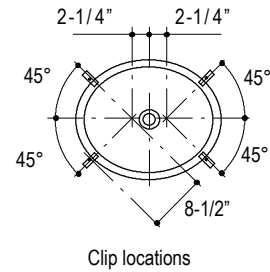

### FEATURES

- Vitreous China
- Undercounter Mounting
- Includes Mounting Hardware
- Available without Overflow Only

PRODUCT INFORMATION		
Fixture*:	Basin Area	Water Depth
Lavatory	17" x 14"	6-3/8"
Outlet	1-3/4" D	
* Approximate Measurements for Comparison Only		
Included Components: Basin Clamp Assembly		
Adhesive Sealant		
Cutout Template		116089-7