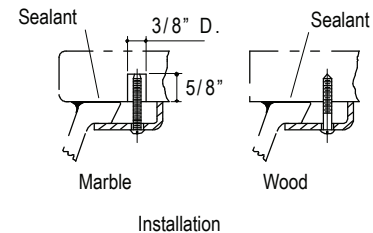

### FEATURES

- Vitreous China
- Undercounter Mounting
- Includes Mounting Hardware
- Available without Overflow Only

PRODUCT INFORMATION		
Fixture*:	Basin Area	Water Depth
Lavatory	17" x 14"	6-3/8"
Outlet	1-3/4" D	
* Approximate Measurements for Comparison Only		
Included Components: Basin Clamp Assembly		
Adhesive Sealant		
Cutout Template		116089-7