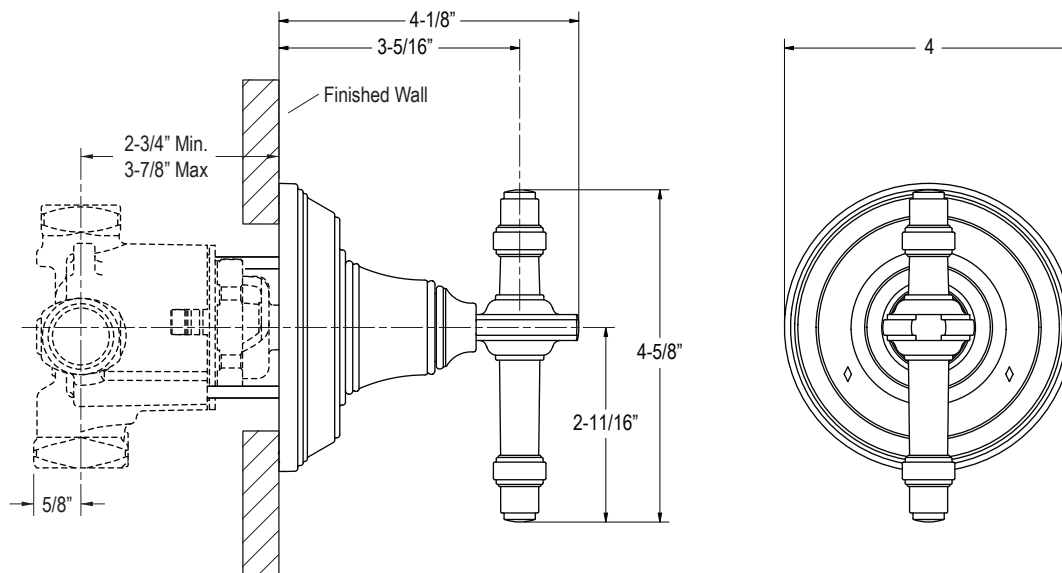

FEATURES

P23183

- Brass Construction
- Wall-mount
- Completes the Inigo Collection

P23183-LV

SPECIFIED MODEL

Model	Description	Finishes		
P23183-LV	Inigo 3-Way Transfer Valve Trim, Lever Handles	<input type="checkbox"/> CP Polished Chrome	<input type="checkbox"/> AD Nickel Silver	<input type="checkbox"/> AG Brushed Nickel
Required Rough-in				
P29513-00	Rough-in for P23183	<input type="checkbox"/> NA		