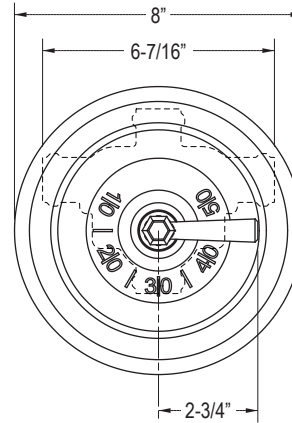

FEATURES

P22762

- Brass Construction
- Available with Lever or Cross Handles
- Front Seal Plate Assembly

P22762-LV

P22762-XX, P22762-CC, P22762-BC, P22762-GC

SPECIFIED MODEL				
Model	Description	Finishes		
P22762-LV	Town Thermostatic Trim, Lever Handles	<input type="checkbox"/> CP Polished Chrome	<input type="checkbox"/> AD Nickel Silver	<input type="checkbox"/> AG Brushed Nickel
P22762-XX	Town Thermostatic Trim, Cross Handles	<input type="checkbox"/> CP Polished Chrome	<input type="checkbox"/> AD Nickel Silver	<input type="checkbox"/> AG Brushed Nickel
P22762-CC	Town Thermostatic Trim, Crystal Cross Handles	<input type="checkbox"/> CP Polished Chrome	<input type="checkbox"/> AD Nickel Silver	<input type="checkbox"/> AG Brushed Nickel
P22762-BC	Town Thermostatic Trim, Black Cross Handles	<input type="checkbox"/> CP Polished Chrome	<input type="checkbox"/> AD Nickel Silver	<input type="checkbox"/> AG Brushed Nickel
P22762-GC	Town Thermostatic Trim, Green Cross Handles	<input type="checkbox"/> CP Polished Chrome	<input type="checkbox"/> AD Nickel Silver	<input type="checkbox"/> AG Brushed Nickel
Required Rough-in				
P29508-WS	3/4" Rough-in	<input type="checkbox"/> NA		
P29509-WS	1/2" Rough-in	<input type="checkbox"/> NA		