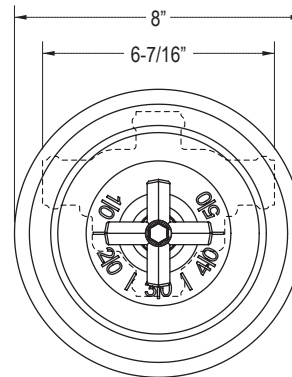

FEATURES

P22762

- Brass Construction
- Available with Lever or Cross Handles
- Front Seal Plate Assembly

P22762-LV

P22762-XX, P22762-CC, P22762-BC, P22762-GC

SPECIFIED MODEL				
Model	Description	Finishes		
P22762-LV	Town Thermostatic Trim, Lever Handles	<input type="checkbox"/> CP Polished Chrome	<input type="checkbox"/> AD Nickel Silver	<input type="checkbox"/> AG Brushed Nickel
P22762-XX	Town Thermostatic Trim, Cross Handles	<input type="checkbox"/> CP Polished Chrome	<input type="checkbox"/> AD Nickel Silver	<input type="checkbox"/> AG Brushed Nickel
P22762-CC	Town Thermostatic Trim, Crystal Cross Handles	<input type="checkbox"/> CP Polished Chrome	<input type="checkbox"/> AD Nickel Silver	<input type="checkbox"/> AG Brushed Nickel
P22762-BC	Town Thermostatic Trim, Black Cross Handles	<input type="checkbox"/> CP Polished Chrome	<input type="checkbox"/> AD Nickel Silver	<input type="checkbox"/> AG Brushed Nickel
P22762-GC	Town Thermostatic Trim, Green Cross Handles	<input type="checkbox"/> CP Polished Chrome	<input type="checkbox"/> AD Nickel Silver	<input type="checkbox"/> AG Brushed Nickel
Required Rough-in				
P29508-WS	3/4" Rough-in	<input type="checkbox"/> NA		
P29509-WS	1/2" Rough-in	<input type="checkbox"/> NA		