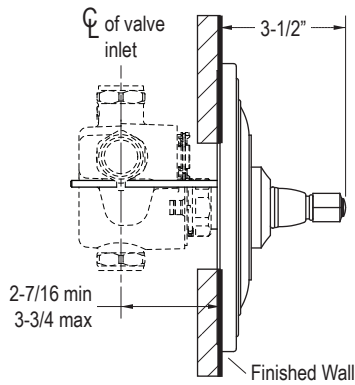

FEATURES

P22762

- Brass Construction
- Available with Lever or Cross Handles
- Front Seal Plate Assembly

P22762-LV

P22762-XX, P22762-CC, P22762-BC, P22762-GC

SPECIFIED MODEL				
Model	Description	Finishes		
P22762-LV	Town Thermostatic Trim, Lever Handles	<input type="checkbox"/> CP Polished Chrome	<input type="checkbox"/> AD Nickel Silver	<input type="checkbox"/> AG Brushed Nickel
P22762-XX	Town Thermostatic Trim, Cross Handles	<input type="checkbox"/> CP Polished Chrome	<input type="checkbox"/> AD Nickel Silver	<input type="checkbox"/> AG Brushed Nickel
P22762-CC	Town Thermostatic Trim, Crystal Cross Handles	<input type="checkbox"/> CP Polished Chrome	<input type="checkbox"/> AD Nickel Silver	<input type="checkbox"/> AG Brushed Nickel
P22762-BC	Town Thermostatic Trim, Black Cross Handles	<input type="checkbox"/> CP Polished Chrome	<input type="checkbox"/> AD Nickel Silver	<input type="checkbox"/> AG Brushed Nickel
P22762-GC	Town Thermostatic Trim, Green Cross Handles	<input type="checkbox"/> CP Polished Chrome	<input type="checkbox"/> AD Nickel Silver	<input type="checkbox"/> AG Brushed Nickel
Required Rough-in				
P29508-WS	3/4" Rough-in	<input type="checkbox"/> NA		
P29509-WS	1/2" Rough-in	<input type="checkbox"/> NA		