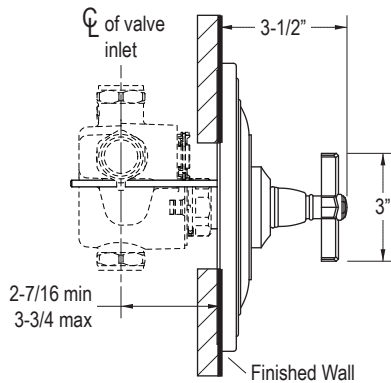

FEATURES

P22762

- Brass Construction
- Available with Lever or Cross Handles
- Front Seal Plate Assembly

P22762-LV

P22762-XX, P22762-CC, P22762-BC, P22762-GC

SPECIFIED MODEL				
Model	Description	Finishes		
P22762-LV	Town Thermostatic Trim, Lever Handles	<input type="checkbox"/> CP Polished Chrome	<input type="checkbox"/> AD Nickel Silver	<input type="checkbox"/> AG Brushed Nickel
P22762-XX	Town Thermostatic Trim, Cross Handles	<input type="checkbox"/> CP Polished Chrome	<input type="checkbox"/> AD Nickel Silver	<input type="checkbox"/> AG Brushed Nickel
P22762-CC	Town Thermostatic Trim, Crystal Cross Handles	<input type="checkbox"/> CP Polished Chrome	<input type="checkbox"/> AD Nickel Silver	<input type="checkbox"/> AG Brushed Nickel
P22762-BC	Town Thermostatic Trim, Black Cross Handles	<input type="checkbox"/> CP Polished Chrome	<input type="checkbox"/> AD Nickel Silver	<input type="checkbox"/> AG Brushed Nickel
P22762-GC	Town Thermostatic Trim, Green Cross Handles	<input type="checkbox"/> CP Polished Chrome	<input type="checkbox"/> AD Nickel Silver	<input type="checkbox"/> AG Brushed Nickel
Required Rough-in				
P29508-WS	3/4" Rough-in	<input type="checkbox"/> NA		
P29509-WS	1/2" Rough-in	<input type="checkbox"/> NA		