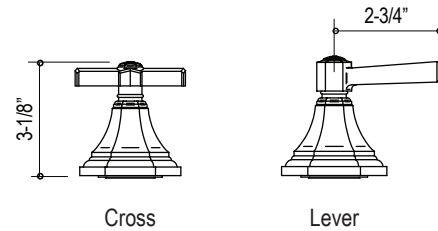

P22719

Handle Options

SPECIFIED MODEL			
Model	Description	Finishes	
P22703-XX	Town Deck Mount Bath Set, Cross Handles	<input type="checkbox"/> CP Polished Chrome <input type="checkbox"/> AG Brushed Nickel	<input type="checkbox"/> AD Nickel Silver
P22703-LV	Town Deck Mount Bath Set, Lever Handles	<input type="checkbox"/> CP Polished Chrome <input type="checkbox"/> AG Brushed Nickel	<input type="checkbox"/> AD Nickel Silver
P22719-00	Town Deck Mount Diverter, Cross Handle	<input type="checkbox"/> CP Polished Chrome <input type="checkbox"/> AG Brushed Nickel	<input type="checkbox"/> AD Nickel Silver
P22719-LV	Town Deck Mount Diverter, Lever Handle	<input type="checkbox"/> CP Polished Chrome <input type="checkbox"/> AG Brushed Nickel	<input type="checkbox"/> AD Nickel Silver