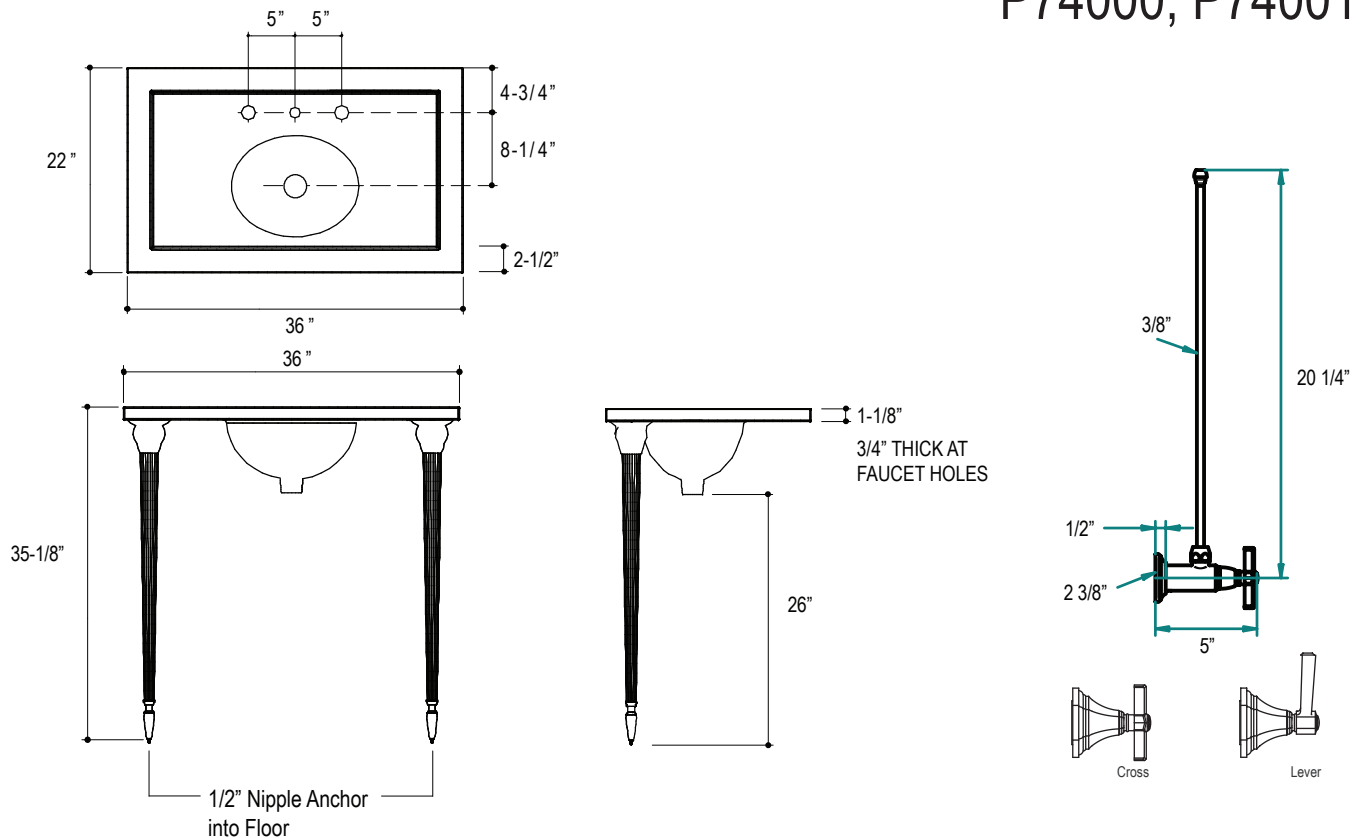

P74000, P74001

Basin Supply Handle Options

PRODUCT INFORMATION

Included Components: Wall Mounting Bracket

ROUGHING-IN NOTES

All Dimensions are Nominal.

SPECIFIED MODEL

Model	Description	Finishes		
P74000-00	Town Pre-Cut Marble Top	<input type="checkbox"/> WC White Carrara	<input type="checkbox"/> NM Nero Marquina	
P74001-00	Town Console Table Legs	<input type="checkbox"/> CP Polished Chrome	<input type="checkbox"/> AD Nickel Silver	<input type="checkbox"/> AG Brushed Nickel
P72033-00	Undercounter Basin	<input type="checkbox"/> 0 Stucco White	<input type="checkbox"/> 96 Linen	
Optional Accessories				
P21632-00	Town Basin Supply Valve, Cross Handle (2 Required)	<input type="checkbox"/> CP Polished Chrome	<input type="checkbox"/> AD Nickel Silver	<input type="checkbox"/> AG Brushed Nickel
P21632-LV	Town Basin Supply Valve, Lever Handle (2 Required)	<input type="checkbox"/> CP Polished Chrome	<input type="checkbox"/> AD Nickel Silver	<input type="checkbox"/> AG Brushed Nickel
P21632-CC	Town Basin Supply Valve, Crystal Cross Handle (2 Required)	<input type="checkbox"/> CP Polished Chrome	<input type="checkbox"/> AD Nickel Silver	<input type="checkbox"/> AG Brushed Nickel
P21632-BC	Town Basin Supply Valve, Black Obsidian Cross Handle (2 Required)	<input type="checkbox"/> CP Polished Chrome	<input type="checkbox"/> AD Nickel Silver	<input type="checkbox"/> AG Brushed Nickel
P21632-GC	Town Basin Supply Valve, Green Nephrite Jade Cross Handle (2 Required)	<input type="checkbox"/> CP Polished Chrome	<input type="checkbox"/> AD Nickel Silver	<input type="checkbox"/> AG Brushed Nickel
P21631-00	P-Trap Assembly	<input type="checkbox"/> CP Polished Chrome	<input type="checkbox"/> AD Nickel Silver	<input type="checkbox"/> AG Brushed Nickel