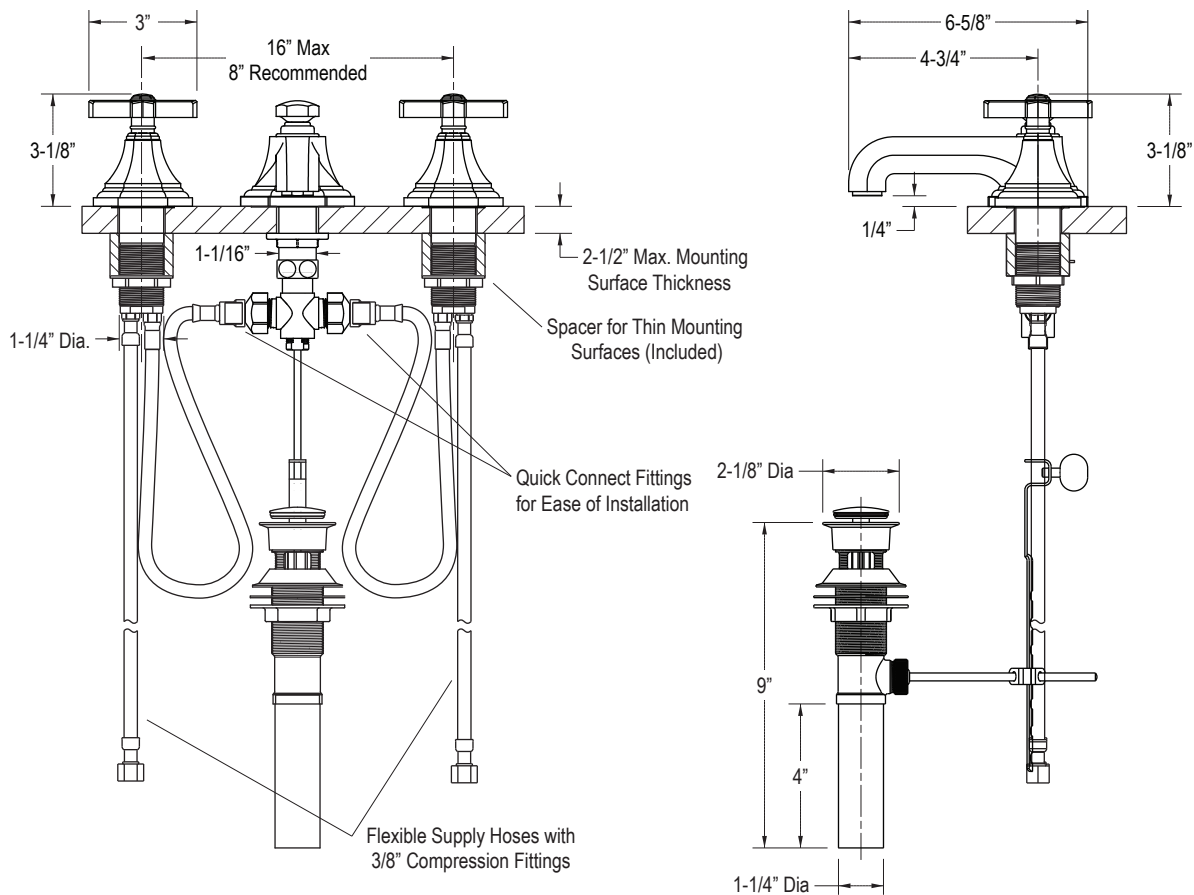

FEATURES

P22730

- Two-Handle, Widespread Lavatory Faucet for 8" - 16" Centers
- Equipped with Quick Connect Fittings for Easy Installation
- Solid Brass Construction
- Available with Crystal, Black Obsidian, or Nephrite Jade Handles
- Quarter-Turn Washerless Ceramic Disc Valves
- Spout Includes Vacuum Breaker

SPECIFIED MODEL

Model	Description	Finishes		
P22730-CC	For Town Basin Set, Crystal, Cross Handles	<input type="checkbox"/> CP Polished Chrome	<input type="checkbox"/> AD Nickel Silver	<input type="checkbox"/> AG Brushed Nickel
P22730-BC	For Town Basin Set, Black Obsidian, Cross Handles	<input type="checkbox"/> CP Polished Chrome	<input type="checkbox"/> AD Nickel Silver	<input type="checkbox"/> AG Brushed Nickel
P22730-GC	For Town Basin Set, Green Nephrite Jade, Cross Handles	<input type="checkbox"/> CP Polished Chrome	<input type="checkbox"/> AD Nickel Silver	<input type="checkbox"/> AG Brushed Nickel