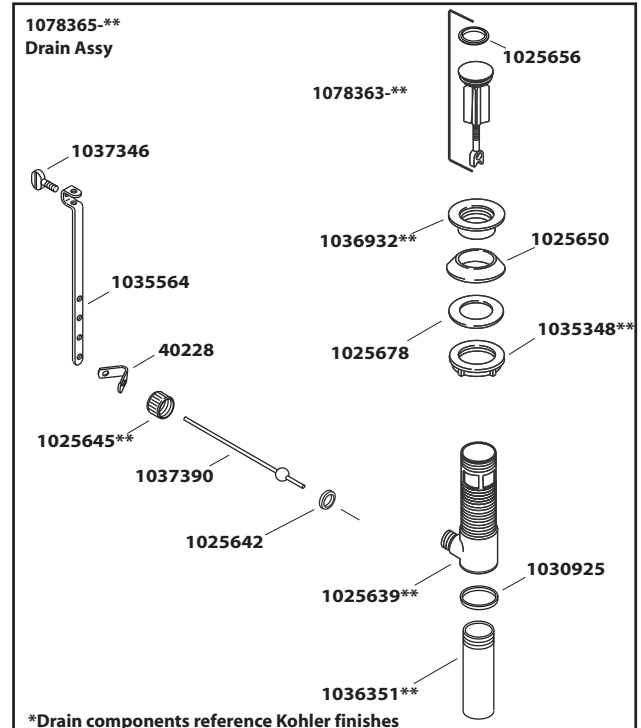

KALLISTA®

Service Parts

Michael S. Smith
For Town Basin Sets

P22730-00-, P22730-LV-**,
P22730-BC-**, P22730-CC-**, P22730-GC-**
AD, AG, CP**

1108960-CX-**
Hot Cross Handle Assy

1108960-CY-**
Cold Cross Handle Assy

40037
Nut & Washer
Kit

21271
O-Ring

GP77005-RP
Clockwise Close
GP77006-RP
Counterclockwise Close
Cartridge

P1037067-00-NA
Vacuum Hardware Kit
(Spout)

P1034823-00-0
Basin Hardware Assy
(Spout & Rough)

P21603-00-0
Tee Assy

1085982
Tee Adapter
Kit (2 per Tee)

P1072252
Hot Basin Rough
(Includes Cartridge)

P1072253
Cold Basin Rough
(Includes Cartridge)

- 1075594-BX-** Faucet Handle, BLACK (Hot)
- 1075594-BY-** Faucet Handle, BLACK (Cold)
- 1075594-CX-** Faucet Handle, CRYSTAL (Hot)
- 1075594-CY-** Faucet Handle, CRYSTAL (Cold)
- 1075594-GX-** Faucet Handle, GREEN (Hot)
- 1075594-GY-** Faucet Handle, GREEN, (Cold)

P22726-HT-**
Cross Handle Button, Hot

P22726-CD-**
Cross Handle Button, Cold

*Drain components reference Kohler finishes