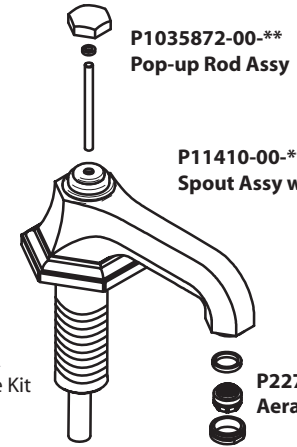

KALLISTA®

Service Parts

Michael S. Smith
For Town Basin Sets

P22730-00-, P22730-LV-**,
P22730-BC-**, P22730-CC-**, P22730-GC-**
AD, AG, CP**

1108960-CX-**
Hot Cross Handle Assy

1108960-CY-**
Cold Cross Handle Assy

1108960-LX-**
Hot Lever Handle Assy

1108960-LY-**
Cold Lever Handle Assy

P1035872-00-**
Pop-up Rod Assy

P11410-00-**
Spout Assy w/ Aerator

P22704-00-**
Aerator Assy

1063329
Installation Collar

1081123
Spacer

40037
Nut & Washer
Kit

21271
O-Ring

GP77005-RP
Clockwise Close
GP77006-RP
Counterclockwise Close
Cartridge

P1037067-00-NA
Vacuum Hardware Kit
(Spout)

P1034823-00-0
Basin Hardware Assy
(Spout & Rough)

P21603-00-0
Tee Assy

P22726-HT-**
Cross Handle Button, Hot

P22726-CD-**
Cross Handle Button, Cold

*Drain components reference Kohler finishes