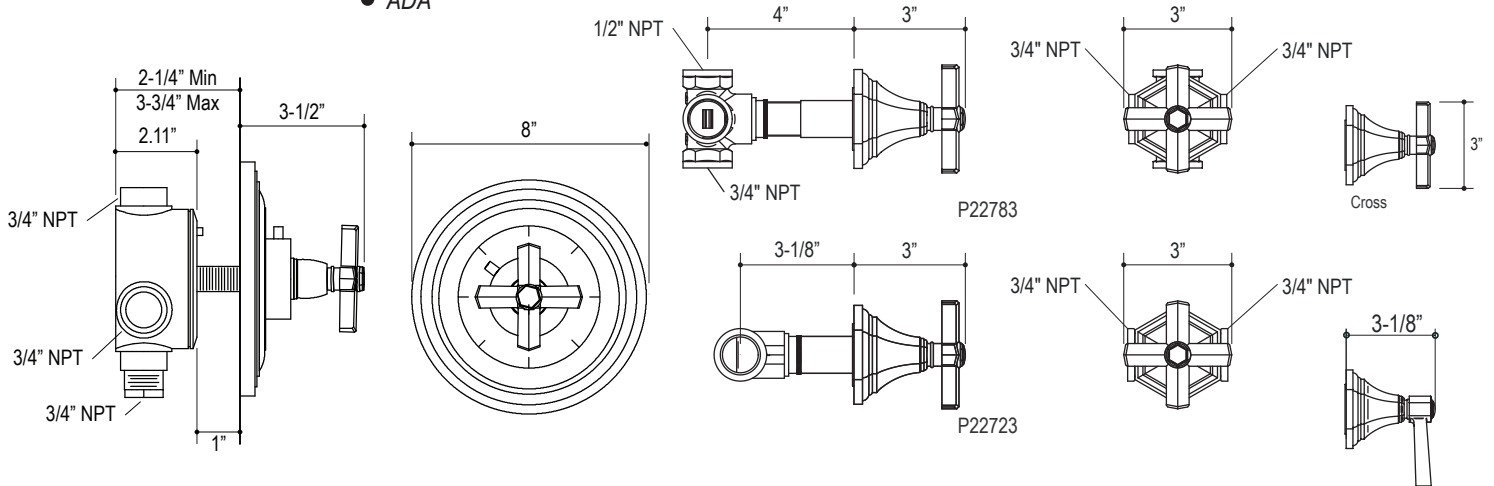

KALLISTA®

Town Thermostatic Valve Trim

FEATURES

- Brass Construction

CODES/STANDARDS APPLICABLE P22722, P22723, P22783

Specified Model Meets or Exceeds the Following:

- ASSE/ANSI 1016
- ADA

SPECIFIED MODEL