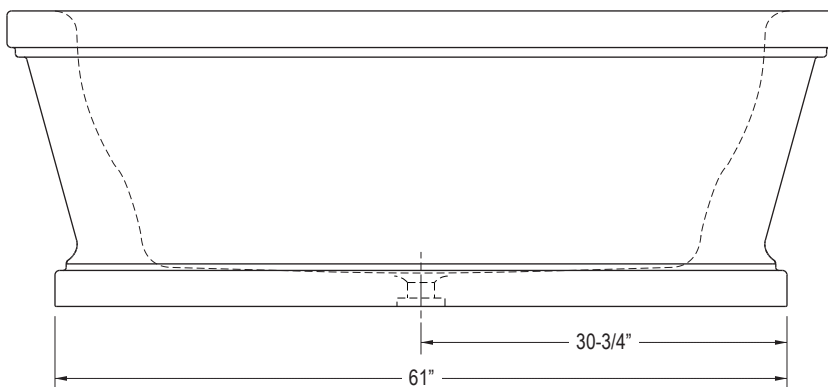

FEATURES

- *Fiberglass Construction*
- *2-person Capacity*
- *Coordinating Overflow Hood and Flip Drain*
- *Completes the Loft Collection*

PRODUCT INFORMATION			
Fixture *:	Top Area	Inside Area	Weight
Bathing Well	69" x 37"	57 1/3" X 28 1/2"	150 Lbs.
	Water Depth	Capacity	
To Overflow	17 3/4"	103 Gal.	
*Approximate Measurements for Comparison Only			