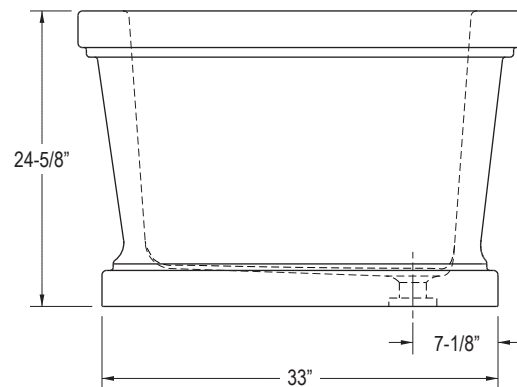

FEATURES

- *Fiberglass Construction*
- *2-person Capacity*
- *Coordinating Overflow Hood and Flip Drain*
- *Completes the Loft Collection*

PRODUCT INFORMATION			
Fixture *:	Top Area	Inside Area	Weight
Bathing Well	69" x 37"	57 1/3" X 28 1/2"	150 Lbs.
	Water Depth	Capacity	
To Overflow	17 3/4"	103 Gal.	
*Approximate Measurements for Comparison Only			