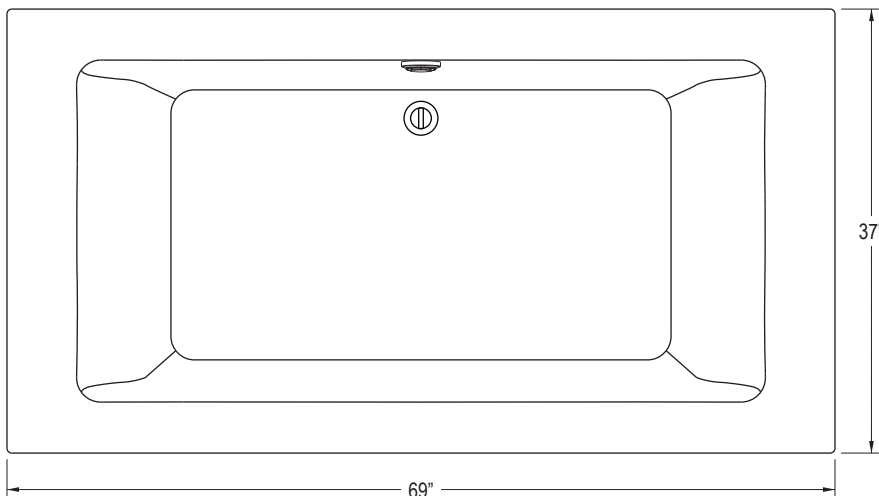

FEATURES

- *Fiberglass Construction*
- *2-person Capacity*
- *Coordinating Overflow Hood and Flip Drain*
- *Completes the Loft Collection*

PRODUCT INFORMATION			
Fixture *:	Top Area	Inside Area	Weight
Bathing Well	69" x 37"	57 1/3" X 28 1/2"	150 Lbs.
	Water Depth	Capacity	
To Overflow	17 3/4"	103 Gal.	
*Approximate Measurements for Comparison Only			