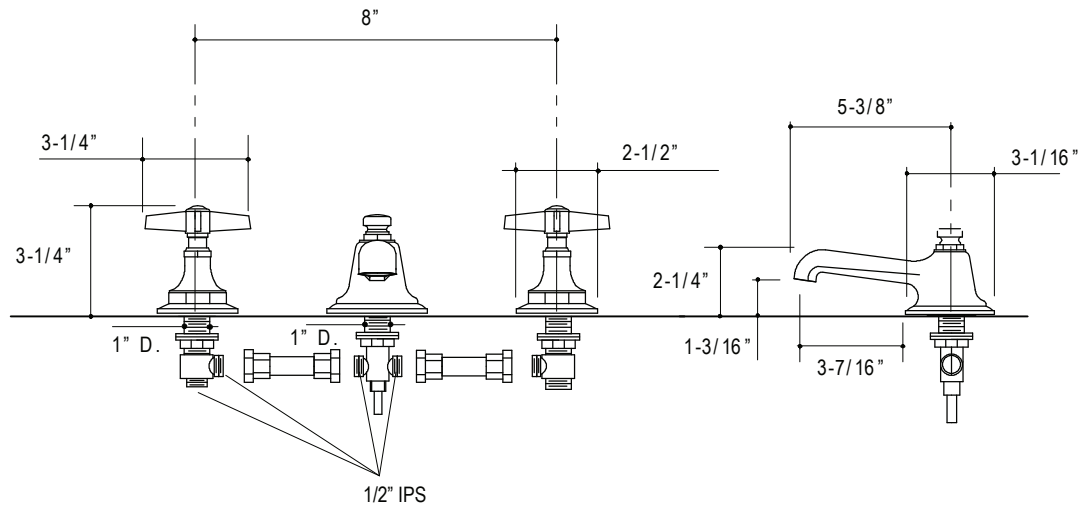

KALLISTA®

Loft Basin Set

FEATURES

- Brass Construction
- Flexible Connections
- 2.2 GPM (8.3 L)
- Brass Valve Bodies
- Quarter-turn Washerless Ceramic Disc Valves

CODES/STANDARDS APPLICABLE

Specified Model Meets or Exceeds the Following:

- ADA

P23000

Handle Options

Cross

Lever

SPECIFIED MODEL

| Model | Description | Finishes | |
|-----------|-------------------------------|-------------------------------------------------------------------------------------------|-------------------------------------------|
| P23000-CR | Loft Basin Set, Cross Handles | <input type="checkbox"/> CP Polished Chrome <input type="checkbox"/> AG Brushed Nickel | <input type="checkbox"/> AD Nickel Silver |
| P23000-LV | Loft Basin Set, Lever Handles | <input type="checkbox"/> CP Polished Chrome <input type="checkbox"/> AG Brushed Nickel | <input type="checkbox"/> AD Nickel Silver |