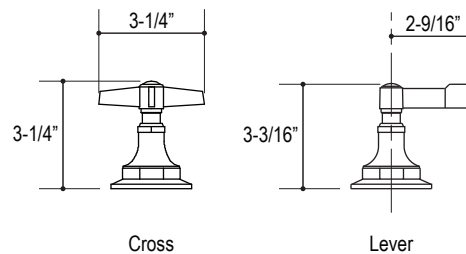

Handle Options

Cross

Lever

SPECIFIED MODEL

Model	Description	Finishes	
P23000-CR	Loft Basin Set, Cross Handles	☐ CP Polished Chrome ☐ AG Brushed Nickel	☐ AD Nickel Silver
P23000-LV	Loft Basin Set, Lever Handles	☐ CP Polished Chrome ☐ AG Brushed Nickel	☐ AD Nickel Silver

We reserve the right to make revisions without notice in the design of products or in packaging unless this right has specifically been waived at the time the order is accepted.