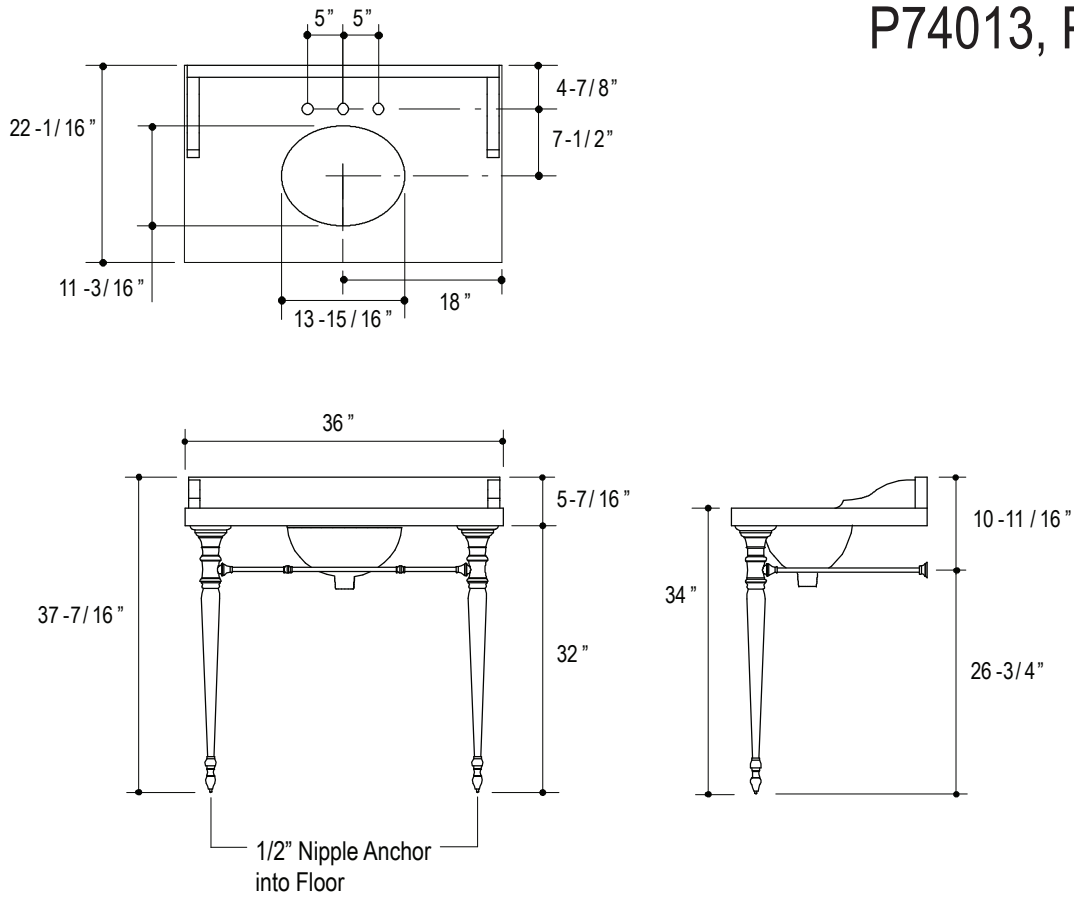

P74010, P74011  
P74013, P74014

PRODUCT INFORMATION
Included Components: Wall Mounting Bracket

ROUGHING-IN NOTES
All Dimensions are Nominal.

SPECIFIED MODEL				
Model	Description	Finishes		
(One Console Top Required)				
P74010-00	Country Pre-Cut Green Terrazzo Top	<input type="checkbox"/> GR Green Terrazzo		
P74013-00	Country Pre-Cut White Naxos Marble Top	<input type="checkbox"/> WN White Naxos		
P74014-00	Country Pre-Cut White Carrara Marble Top	<input type="checkbox"/> WC White Carrara		
P74011-00	Country Console Table Legs With Towel Bars	<input type="checkbox"/> CP Polished Chrome	<input type="checkbox"/> AD Nickel Silver	<input type="checkbox"/> AG Brushed Nickel
		<input type="checkbox"/> SA Antique Silver		
P72033-00	Undercounter Basin	<input type="checkbox"/> 0 Stucco White	<input type="checkbox"/> 96 Linen	
Optional Accessories				
P21635-00	Country Basin Supply Valve (2 Required)	<input type="checkbox"/> CP Polished Chrome	<input type="checkbox"/> AD Nickel Silver	<input type="checkbox"/> AG Brushed Nickel
		<input type="checkbox"/> SA Antique Silver		
P21631-00	P-Trap Assembly	<input type="checkbox"/> CP Polished Chrome	<input type="checkbox"/> AD Nickel Silver	<input type="checkbox"/> AG Brushed Nickel
		<input type="checkbox"/> SA Antique Silver		