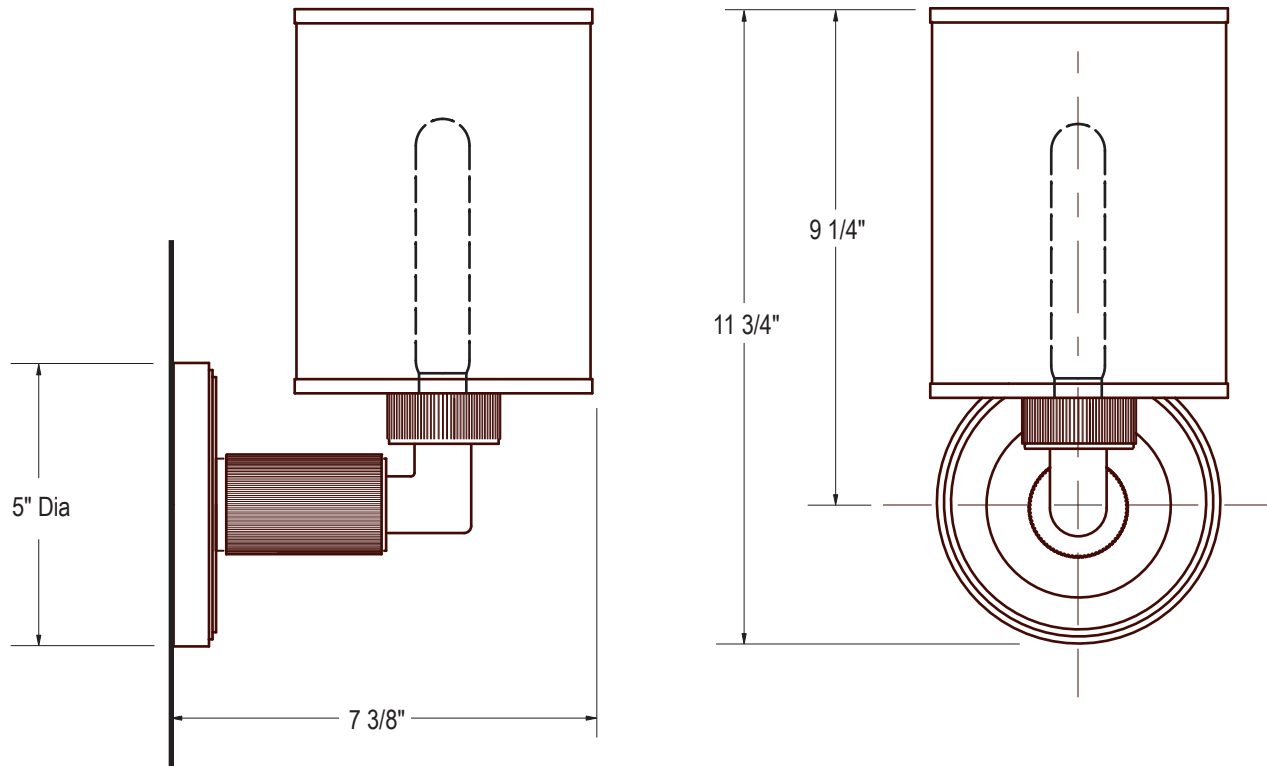

FEATURES

- Brass Construction
- Concealed Mounting
- Offering of four finishes
- Quality glass shade

Important Safety Notes:

- This fixture has been rated for up to 100-watt incandescent bulbs (not included). To avoid risk of fire or overheating **“Do not exceed the recommended wattage.”**
- Not intended for outdoor use.

ELECTRICAL NOTES

Use 3-1/2" or 4" Eight Sided Electrical Box for Installation.

NOTE:

For best performance a tubular T10 incandescent bulb is recommended.

SPECIFIED MODEL

Model	Description	Finishes			
P34020-00	Vir Stil Wall Sconce	<input type="checkbox"/> CP Polished Chrome	<input type="checkbox"/> AG Brushed Nickel	<input type="checkbox"/> AD Nickel Silver	<input type="checkbox"/> LB Bronze