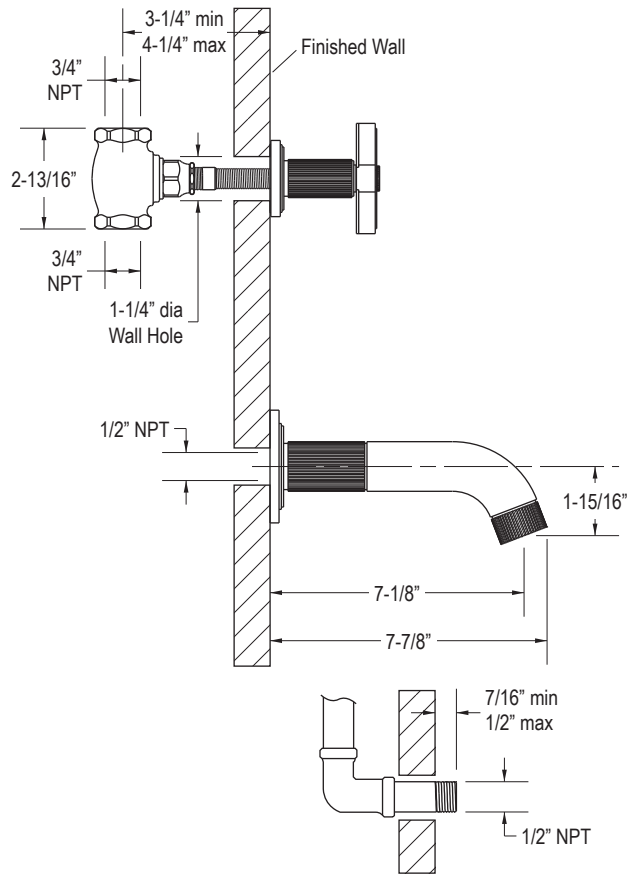

KALLISTA

Vir Stil™ Wall-Mount Bath Set

FEATURES

- Brass Construction
- Brass Valve Body with 3/4" NPT Connections
- 3/4" Quarter-turn Washerless Ceramic Disc Valve
- Brass Spout with 1/2" NPT Connection
- Completes the Vir Stil™ Collection

CODES/STANDARDS APPLICABLE

- Specified Model Meets or Exceeds the Following:
- ASME/ANSI A112.18.1M/CSA B125
 - ADA

P24114, P24123,
P24125

Spout Installation Information

P24123-LV & P24125-LV P24123-CR & P24123-CR
Handle Options

SPECIFIED MODEL						
Model	Description	Finishes				
P24125-LV*	Wall-Mount Bath Set w/ Lever Handles	<input type="checkbox"/> CP Polished Chrome	<input type="checkbox"/> AD Nickel Silver	<input type="checkbox"/> AG Brushed Nickel	<input type="checkbox"/> LB Bronze	
P24125-CR*	Wall-Mount Bath Set w/ Cross Handles	<input type="checkbox"/> CP Polished Chrome	<input type="checkbox"/> AD Nickel Silver	<input type="checkbox"/> AG Brushed Nickel	<input type="checkbox"/> LB Bronze	
P24114-00	Bath Spout (Only)	<input type="checkbox"/> CP Polished Chrome	<input type="checkbox"/> AD Nickel Silver	<input type="checkbox"/> AG Brushed Nickel	<input type="checkbox"/> LB Bronze	
P24123-LV**	1 Wall Valve w/ Lever Handle (Only)	<input type="checkbox"/> CP Polished Chrome	<input type="checkbox"/> AD Nickel Silver	<input type="checkbox"/> AG Brushed Nickel	<input type="checkbox"/> LB Bronze	
P24123-CR**	1 Wall Valve w/ Cross Handle (Only)	<input type="checkbox"/> CP Polished Chrome	<input type="checkbox"/> AD Nickel Silver	<input type="checkbox"/> AG Brushed Nickel	<input type="checkbox"/> LB Bronze	
Required Rough-in (*Requires Both Rough-ins **Choose One Rough-in Per Wall Valve)						
P29504-XX	Rough-in, Hot	<input type="checkbox"/> NA				
P29504-XY	Rough-in, Cold	<input type="checkbox"/> NA				