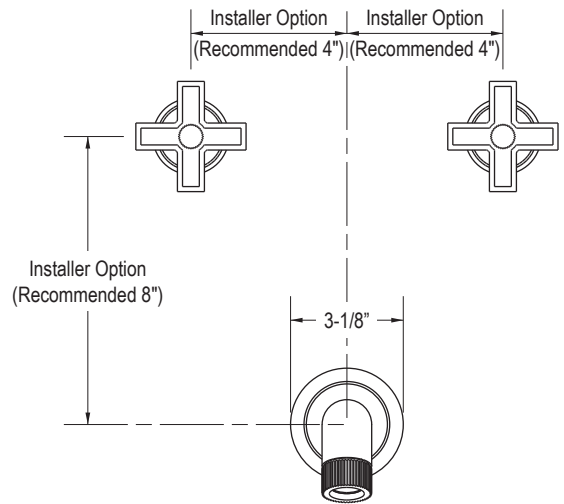

KALLISTA

Vir Stil™ Wall-Mount Bath Set

FEATURES

- Brass Construction
- Brass Valve Body with 3/4" NPT Connections
- 3/4" Quarter-turn Washerless Ceramic Disc Valve
- Brass Spout with 1/2" NPT Connection
- Completes the Vir Stil™ Collection

CODES/STANDARDS APPLICABLE

- Specified Model Meets or Exceeds the Following:
- ASME/ANSI A112.18.1M/CSA B125
 - ADA

P24114, P24123,
P24125

Spout Installation Information

P24123-LV & P24125-LV P24123-CR & P24123-CR
Handle Options