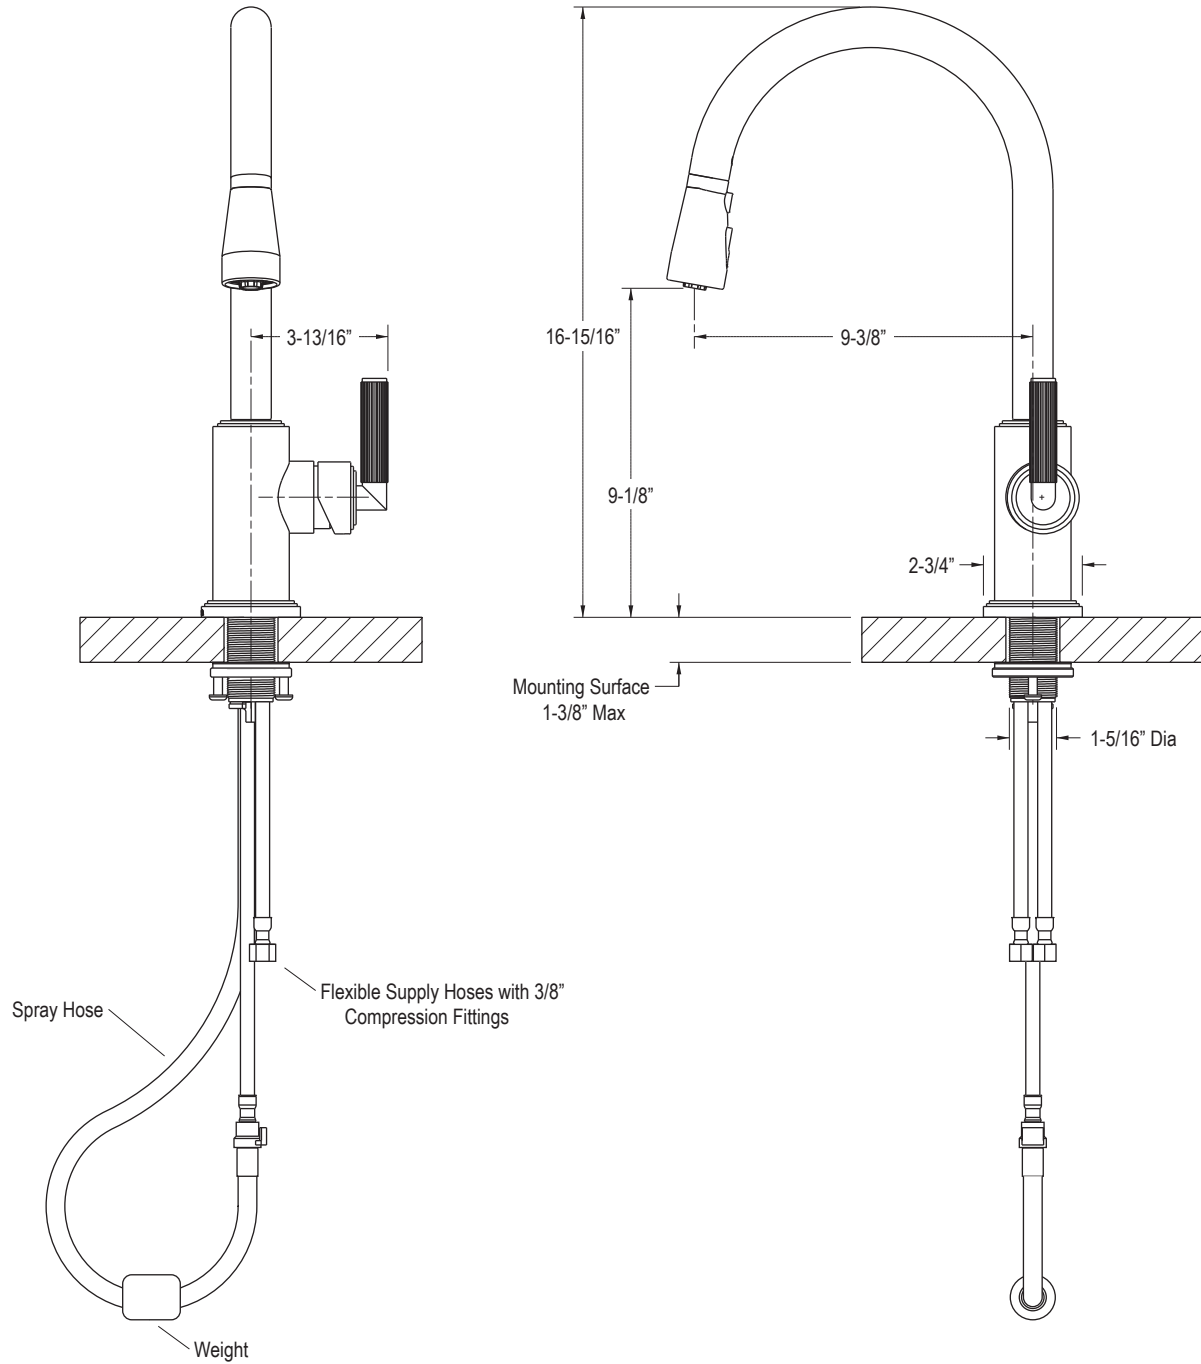

FEATURES

- Brass Construction
- Flexible Hose Connections
- Pull-down Spray Head

SPECIFIED MODEL				
Model	Description	Finishes		
P23065-00	Vir Stil™ Pull-down Kitchen Faucet	<input type="checkbox"/> CP Polished Chrome	<input type="checkbox"/> AD Nickel Silver	<input type="checkbox"/> AG Brushed Nickel