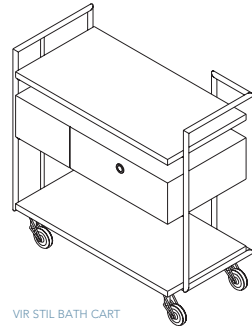

# VIR STIL™ COLLECTION

VIR STIL CONSOLE TABLE  
P74206-00  
WIDTH: 26<sup>9</sup>/<sub>16</sub>"  
HEIGHT: 23<sup>1</sup>/<sub>4</sub>"  
DEPTH: 34<sup>5</sup>/<sub>16</sub>"

VIR STIL VANITY IN AMERICAN BLACK WALNUT  
P74201-00  
REQUIRED ACCESSORY: METAL VANITY BASE & COORDINATING DRAWER AND DOOR PULLS  
P74202-00  
WIDTH: 32<sup>1</sup>/<sub>2</sub>"  
HEIGHT: 33<sup>1</sup>/<sub>2</sub>"  
DEPTH: 22" (WITH TOP AND LEGS)