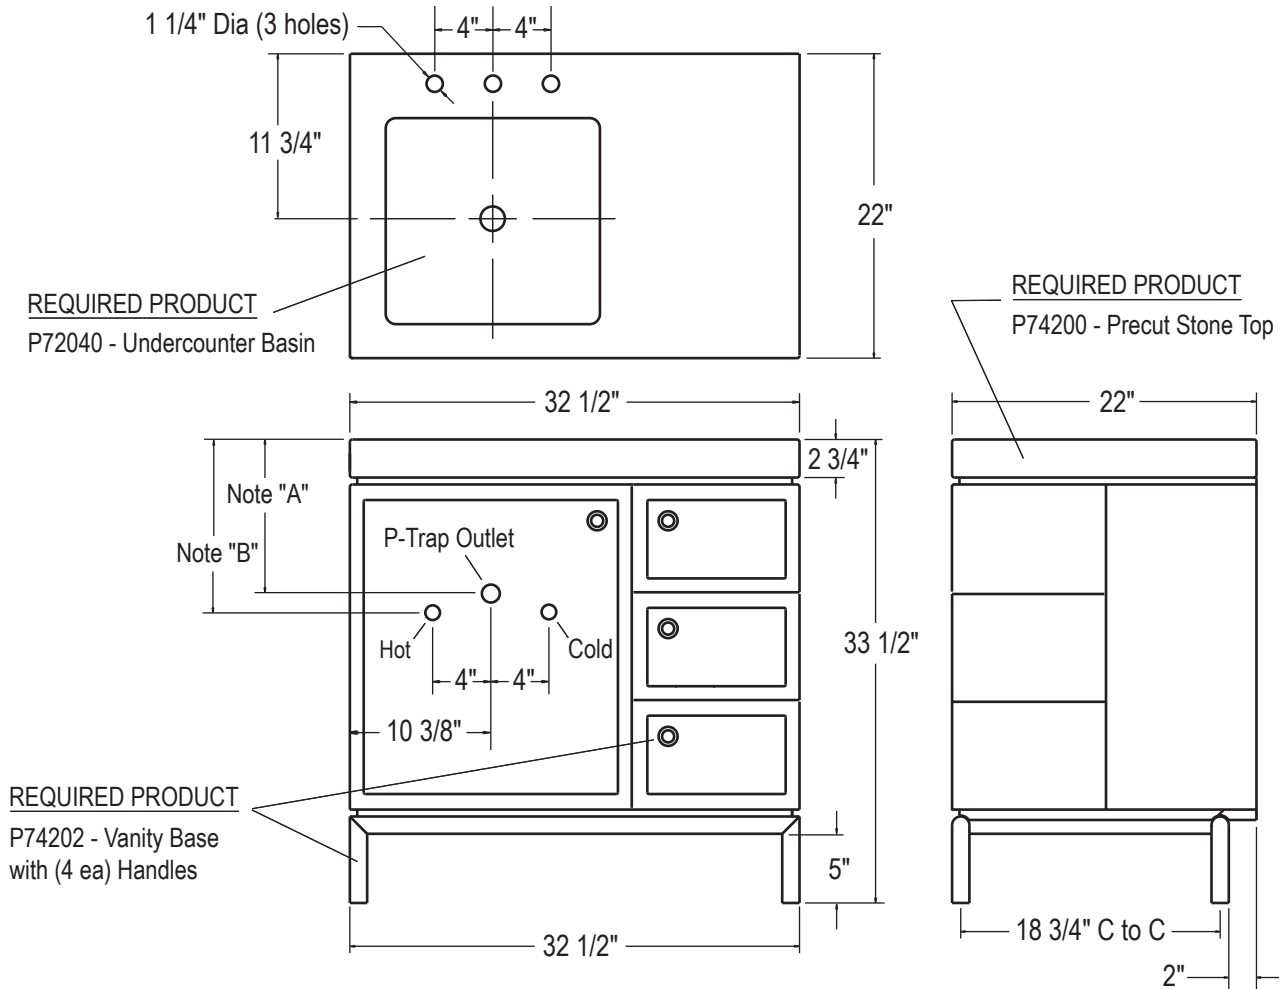

FEATURES

P74201

- 32 1/2"W X 22"D x 33 1/2"H
- Solid Select Hard Walnut

ROUGHING - IN NOTES

Note A - 13 1/8". This Dimension Could Vary Depending Upon P-trap and Faucet Drain

Note B - 12" - 14". Based on 12" (30.5cm) Riser Which May Require Cutting. (Faucet with Countertop Installation)

SPECIFIED MODEL

Model	Description	Finishes			
P74201-00	Vir Stil Vanity	<input type="checkbox"/> KN Walnut	<input type="checkbox"/> 0 White Lacquer		
Required Accessories					
P74202-00	Vir Stil Vanity Metal Base with (4 ea) Handles	<input type="checkbox"/> CP Polished Chrome	<input type="checkbox"/> AD Nickel Silver	<input type="checkbox"/> AG Brushed Nickel	<input type="checkbox"/> LB Bronze
P74200-00	Vir Stil Precut Stone Top	<input type="checkbox"/> GL Grigio Limestone		<input type="checkbox"/> KL Calacatta Borghini	
P72040-00	Vir Stil Undercounter Basin	<input type="checkbox"/> 0 Stucco White		<input type="checkbox"/> 96 Linen	