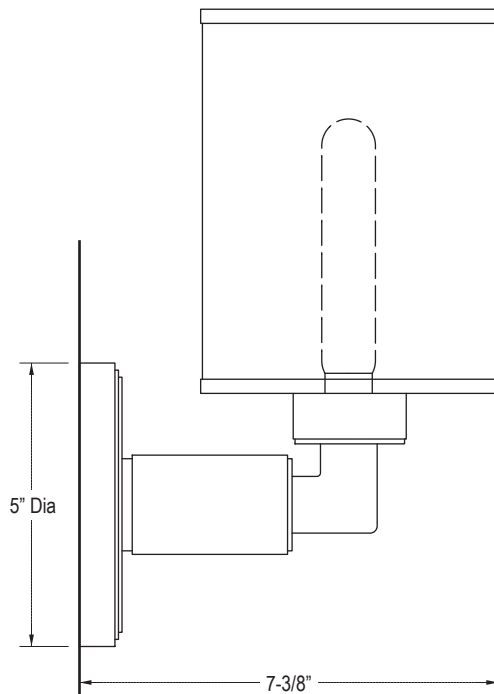

Features

- Brass Construction
- Concealed Mounting
- Offering of Four Finishes
- Quality Glass Shade

NOTE:

For best performance a tubular T10 incandescent bulb is recommended.

Important Safety Notes:

- This fixture has been rated for up to 100-watt incandescent bulbs (not included). To avoid risk of fire or overheating. **Do not exceed the recommended wattage**
- Not intended for outdoor use.

SPECIFIED MODEL

Model	Description	Finishes			
P34021-00	Vir Stil™ Minimal Wall Sconce	<input type="checkbox"/> CP Polished Chrome	<input type="checkbox"/> AD Nickel Silver	<input type="checkbox"/> AG Brushed Nickel	<input type="checkbox"/> LB Bronze