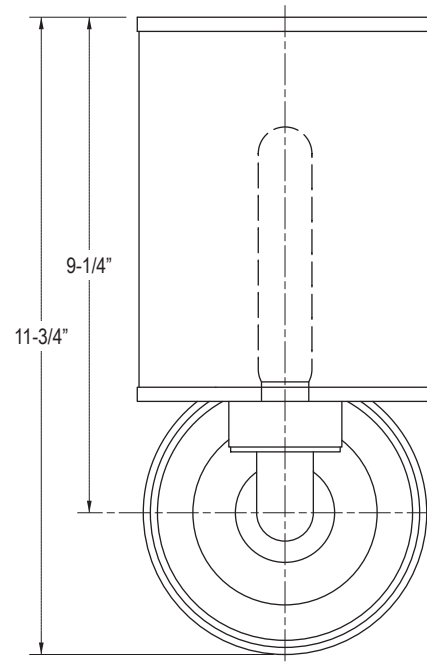

Features

- Brass Construction
- Concealed Mounting
- Offering of Four Finishes
- Quality Glass Shade

NOTE:

For best performance a tubular T10 incandescent bulb is recommended.

Important Safety Notes:

- This fixture has been rated for up to 100-watt incandescent bulbs (not included). To avoid risk of fire or overheating. **Do not exceed the recommended wattage**
- Not intended for outdoor use.