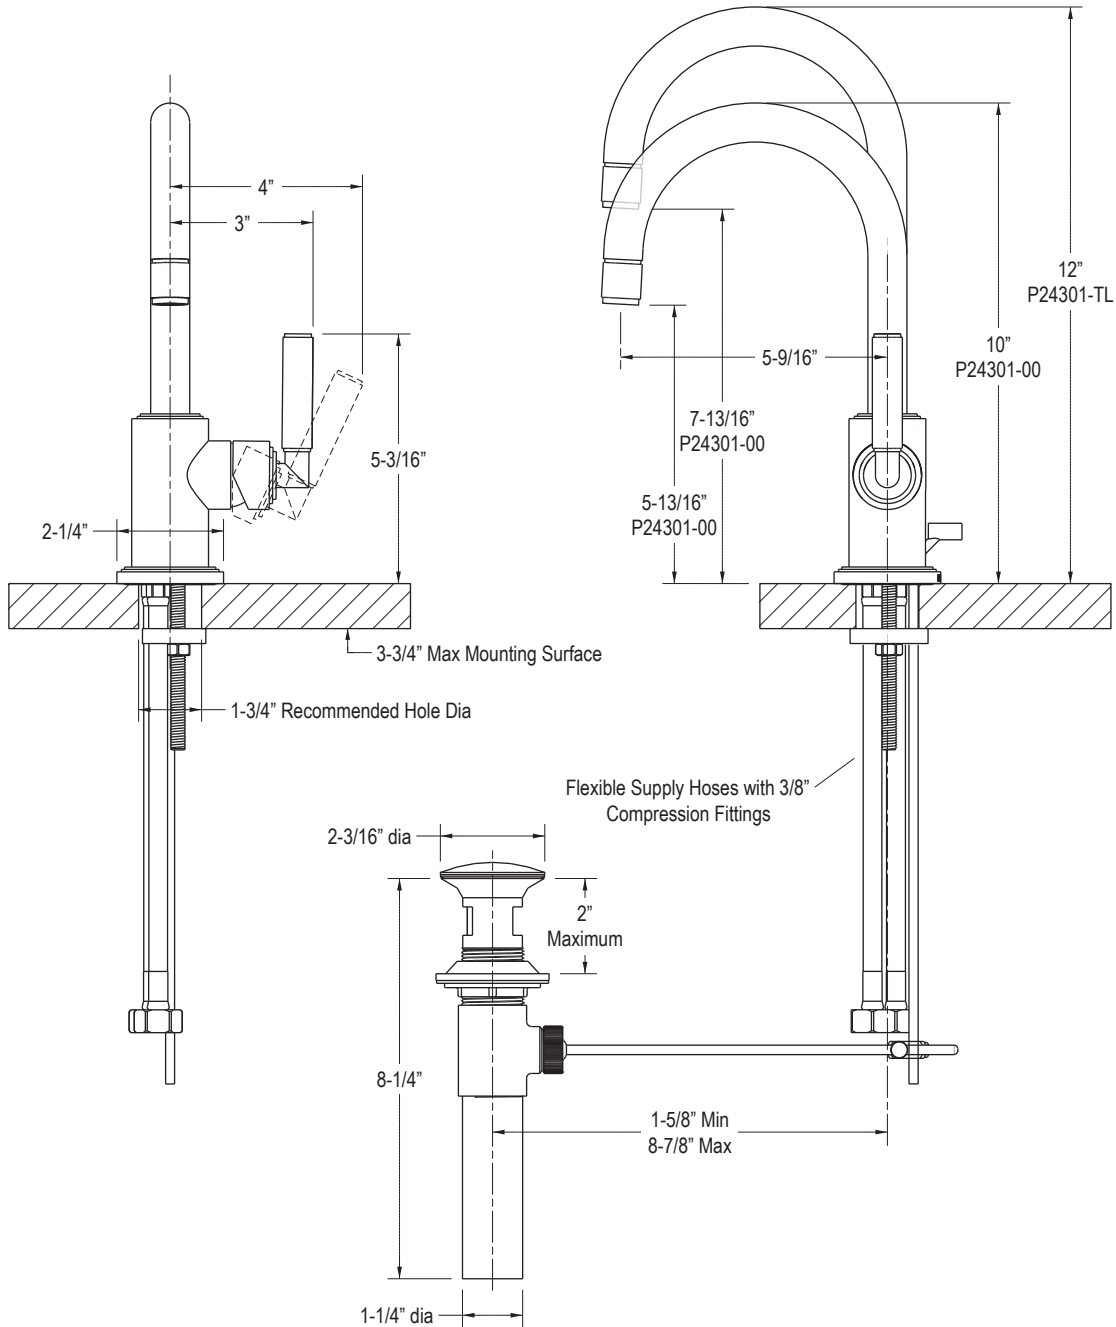

KALLISTA®

Vir Stil™ Minimal Single Control Faucet

FEATURES

- Brass Construction
- 2.2 Gallons per Minute
- Lever for Pop-up Drain
- Completes the Vir Stil™ Minimal Collection

CODES/STANDARDS APPLICABLE

Specified Model Meets or Exceeds the Following:

- ADA

P24301

SPECIFIED MODEL

Model	Description	Finishes			
P24301-00	Vir Stil™ Minimal Single Control Lavatory Faucet	<input type="checkbox"/> AD Nickel Silver	<input type="checkbox"/> AG Brushed Nickel	<input type="checkbox"/> CP Polished Chrome	<input type="checkbox"/> LB Bronze
P24301-TL	Vir Stil™ Minimal Single Control Vessel Faucet	<input type="checkbox"/> AD Nickel Silver	<input type="checkbox"/> AG Brushed Nickel	<input type="checkbox"/> CP Polished Chrome	<input type="checkbox"/> LB Bronze