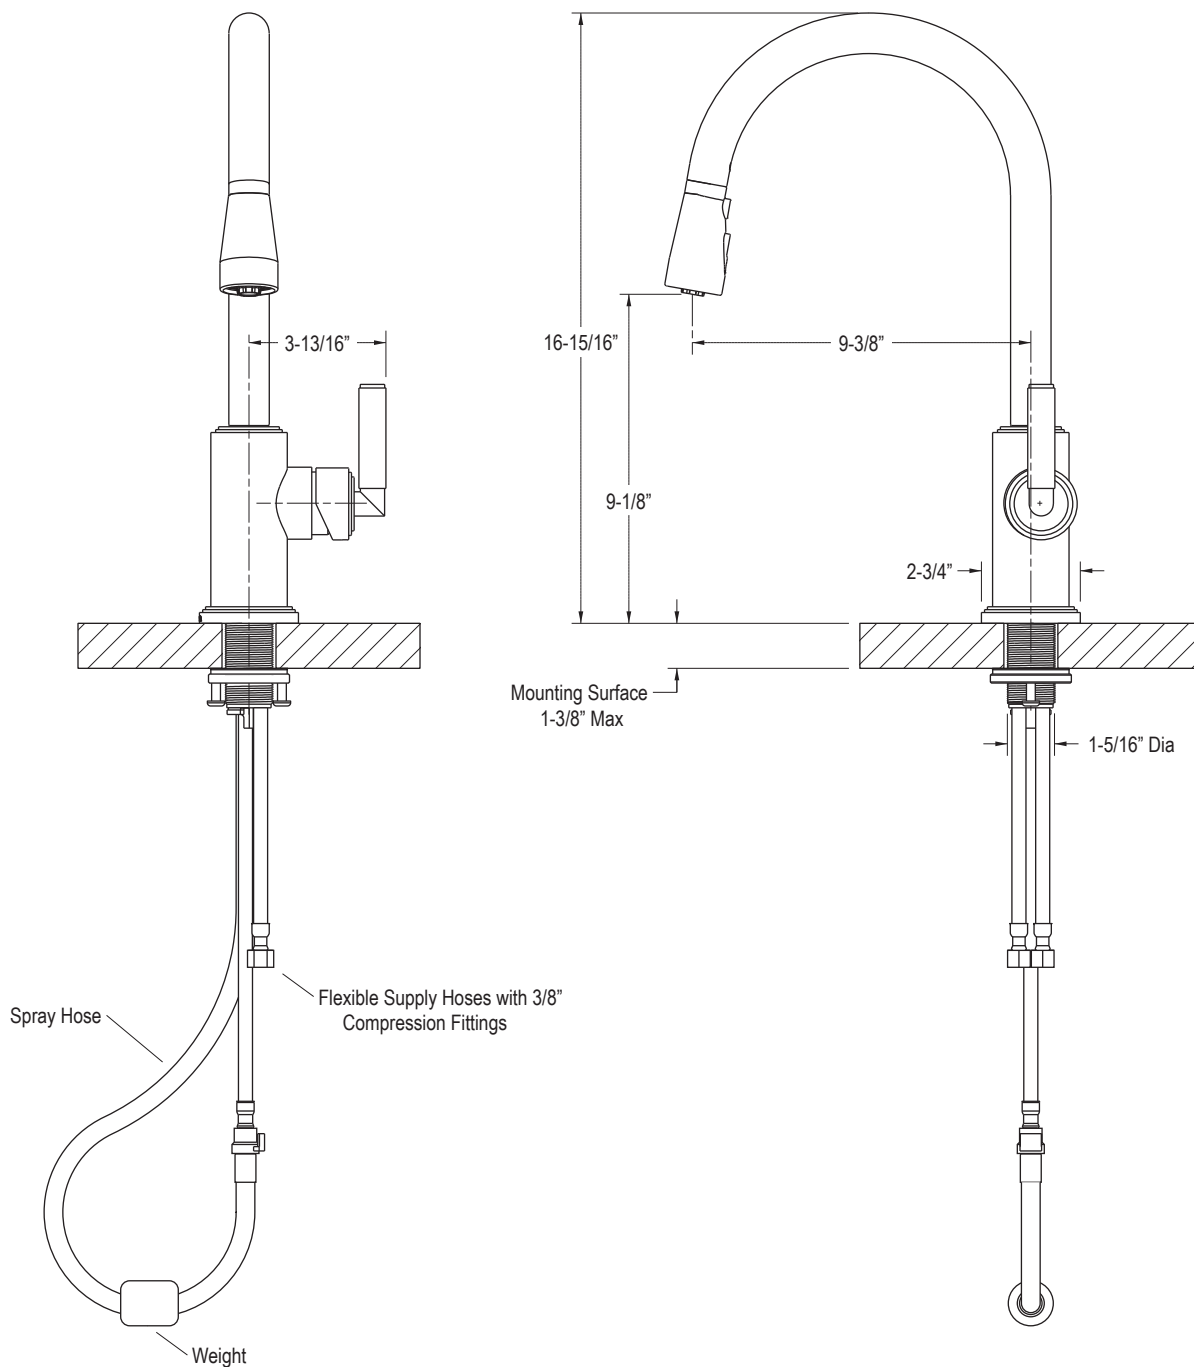

FEATURES

- Brass Construction
- Flexible Hose Connections
- Pull-down Spray Head

SPECIFIED MODEL				
Model	Description	Finishes		
P23071-00	Vir Stil™ Minimal Pull-down Kitchen Faucet	<input type="checkbox"/> CP Polished Chrome	<input type="checkbox"/> AD Nickel Silver	<input type="checkbox"/> AG Brushed Nickel