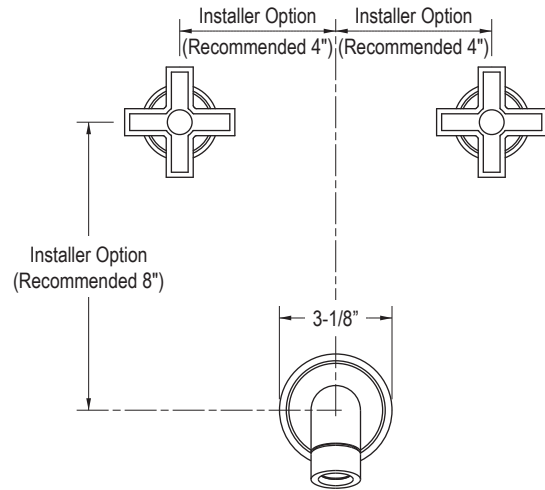

### FEATURES

- Brass Construction
- Brass Valve Body with 3/4" NPT Connections
- 3/4" Quarter-turn Washerless Ceramic Disc Valve
- Brass Spout with 1/2" NPT Connection
- Completes the Vir Stil™ Collection

### CODES/STANDARDS APPLICABLE

Specified Model Meets or Exceeds the Following:

- ASME/ANSI A112.18.1M/CSA B125
- ADA

P24117, P24128,  
P24127

**Spout Installation Information**

### Handle Options

P24128-LV & P24127-LV

P24128-CR & P24127-CR

SPECIFIED MODEL					
Model	Description	Finishes			
P24127-LV*	Vir Stil™ Minimal Wall-Mount Bath Set, Lever Handles	<input type="checkbox"/> CP Polished Chrome	<input type="checkbox"/> AD Nickel Silver	<input type="checkbox"/> AG Brushed Nickel	<input type="checkbox"/> LB Bronze
P24127-CR*	Vir Stil™ Minimal Wall-Mount Bath Set, Cross Handles	<input type="checkbox"/> CP Polished Chrome	<input type="checkbox"/> AD Nickel Silver	<input type="checkbox"/> AG Brushed Nickel	<input type="checkbox"/> LB Bronze
P24117-00	Vir Stil™ Minimal Bath Spout (Only)	<input type="checkbox"/> CP Polished Chrome	<input type="checkbox"/> AD Nickel Silver	<input type="checkbox"/> AG Brushed Nickel	<input type="checkbox"/> LB Bronze
P24128-LV**	Vir Stil™ Minimal Wall Valve, Lever Handle (1)	<input type="checkbox"/> CP Polished Chrome	<input type="checkbox"/> AD Nickel Silver	<input type="checkbox"/> AG Brushed Nickel	<input type="checkbox"/> LB Bronze
P24128-CR**	Vir Stil™ Minimal Wall Valve, Cross Handle (1)	<input type="checkbox"/> CP Polished Chrome	<input type="checkbox"/> AD Nickel Silver	<input type="checkbox"/> AG Brushed Nickel	<input type="checkbox"/> LB Bronze
Required Rough-in (*Requires Both Rough-ins **Choose One Rough-in Per Wall Valve)					
P29504-XX	Rough-in, Hot	<input type="checkbox"/> NA			
P29504-XY	Rough-in, Cold	<input type="checkbox"/> NA			