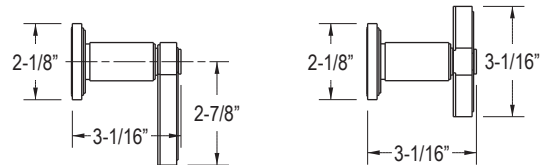

### FEATURES

- Brass Construction
- Brass Valve Body with 3/4" NPT Connections
- 3/4" Quarter-turn Washerless Ceramic Disc Valve
- Brass Spout with 1/2" NPT Connection
- Completes the Vir Stil™ Collection

### Handle Options

P24128-LV & P24127-LV

P24128-CR & P24127-CR

SPECIFIED MODEL					
Model	Description	Finishes			
P24127-LV*	Vir Stil™ Minimal Wall-Mount Bath Set, Lever Handles	<input type="checkbox"/> CP Polished Chrome	<input type="checkbox"/> AD Nickel Silver	<input type="checkbox"/> AG Brushed Nickel	<input type="checkbox"/> LB Bronze
P24127-CR*	Vir Stil™ Minimal Wall-Mount Bath Set, Cross Handles	<input type="checkbox"/> CP Polished Chrome	<input type="checkbox"/> AD Nickel Silver	<input type="checkbox"/> AG Brushed Nickel	<input type="checkbox"/> LB Bronze
P24117-00	Vir Stil™ Minimal Bath Spout (Only)	<input type="checkbox"/> CP Polished Chrome	<input type="checkbox"/> AD Nickel Silver	<input type="checkbox"/> AG Brushed Nickel	<input type="checkbox"/> LB Bronze
P24128-LV**	Vir Stil™ Minimal Wall Valve, Lever Handle (1)	<input type="checkbox"/> CP Polished Chrome	<input type="checkbox"/> AD Nickel Silver	<input type="checkbox"/> AG Brushed Nickel	<input type="checkbox"/> LB Bronze
P24128-CR**	Vir Stil™ Minimal Wall Valve, Cross Handle (1)	<input type="checkbox"/> CP Polished Chrome	<input type="checkbox"/> AD Nickel Silver	<input type="checkbox"/> AG Brushed Nickel	<input type="checkbox"/> LB Bronze
Required Rough-in (*Requires Both Rough-ins **Choose One Rough-in Per Wall Valve)					
P29504-XX	Rough-in, Hot	<input type="checkbox"/> NA			
P29504-XY	Rough-in, Cold	<input type="checkbox"/> NA			