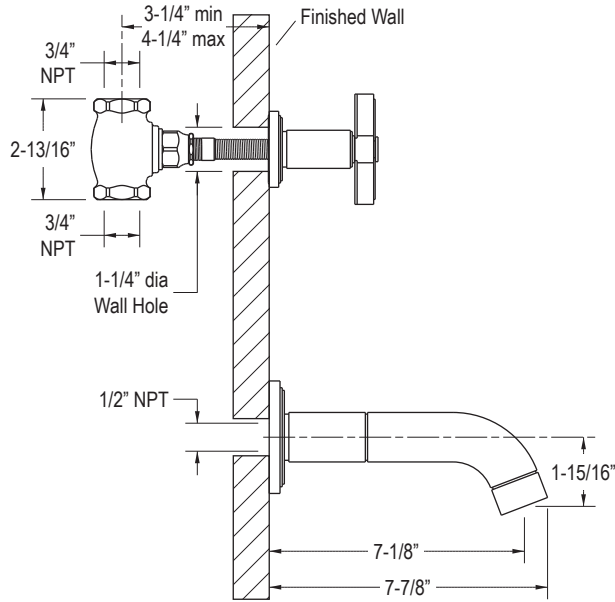

### FEATURES

- Brass Construction
- Brass Valve Body with 3/4" NPT Connections
- 3/4" Quarter-turn Washerless Ceramic Disc Valve
- Brass Spout with 1/2" NPT Connection
- Completes the Vir Stil™ Collection

### CODES/STANDARDS APPLICABLE

Specified Model Meets or Exceeds the Following:

- ASME/ANSI A112.18.1M/CSA B125
- ADA

P24117, P24128,  
P24127

**Spout Installation Information**

### Handle Options

P24128-LV & P24127-LV

P24128-CR & P24127-CR

SPECIFIED MODEL					
Model	Description	Finishes			
P24127-LV*	Vir Stil™ Minimal Wall-Mount Bath Set, Lever Handles	<input type="checkbox"/> CP Polished Chrome	<input type="checkbox"/> AD Nickel Silver	<input type="checkbox"/> AG Brushed Nickel	<input type="checkbox"/> LB Bronze
P24127-CR*	Vir Stil™ Minimal Wall-Mount Bath Set, Cross Handles	<input type="checkbox"/> CP Polished Chrome	<input type="checkbox"/> AD Nickel Silver	<input type="checkbox"/> AG Brushed Nickel	<input type="checkbox"/> LB Bronze
P24117-00	Vir Stil™ Minimal Bath Spout (Only)	<input type="checkbox"/> CP Polished Chrome	<input type="checkbox"/> AD Nickel Silver	<input type="checkbox"/> AG Brushed Nickel	<input type="checkbox"/> LB Bronze
P24128-LV**	Vir Stil™ Minimal Wall Valve, Lever Handle (1)	<input type="checkbox"/> CP Polished Chrome	<input type="checkbox"/> AD Nickel Silver	<input type="checkbox"/> AG Brushed Nickel	<input type="checkbox"/> LB Bronze
P24128-CR**	Vir Stil™ Minimal Wall Valve, Cross Handle (1)	<input type="checkbox"/> CP Polished Chrome	<input type="checkbox"/> AD Nickel Silver	<input type="checkbox"/> AG Brushed Nickel	<input type="checkbox"/> LB Bronze
Required Rough-in (*Requires Both Rough-ins **Choose One Rough-in Per Wall Valve)					
P29504-XX	Rough-in, Hot	<input type="checkbox"/> NA			
P29504-XY	Rough-in, Cold	<input type="checkbox"/> NA			