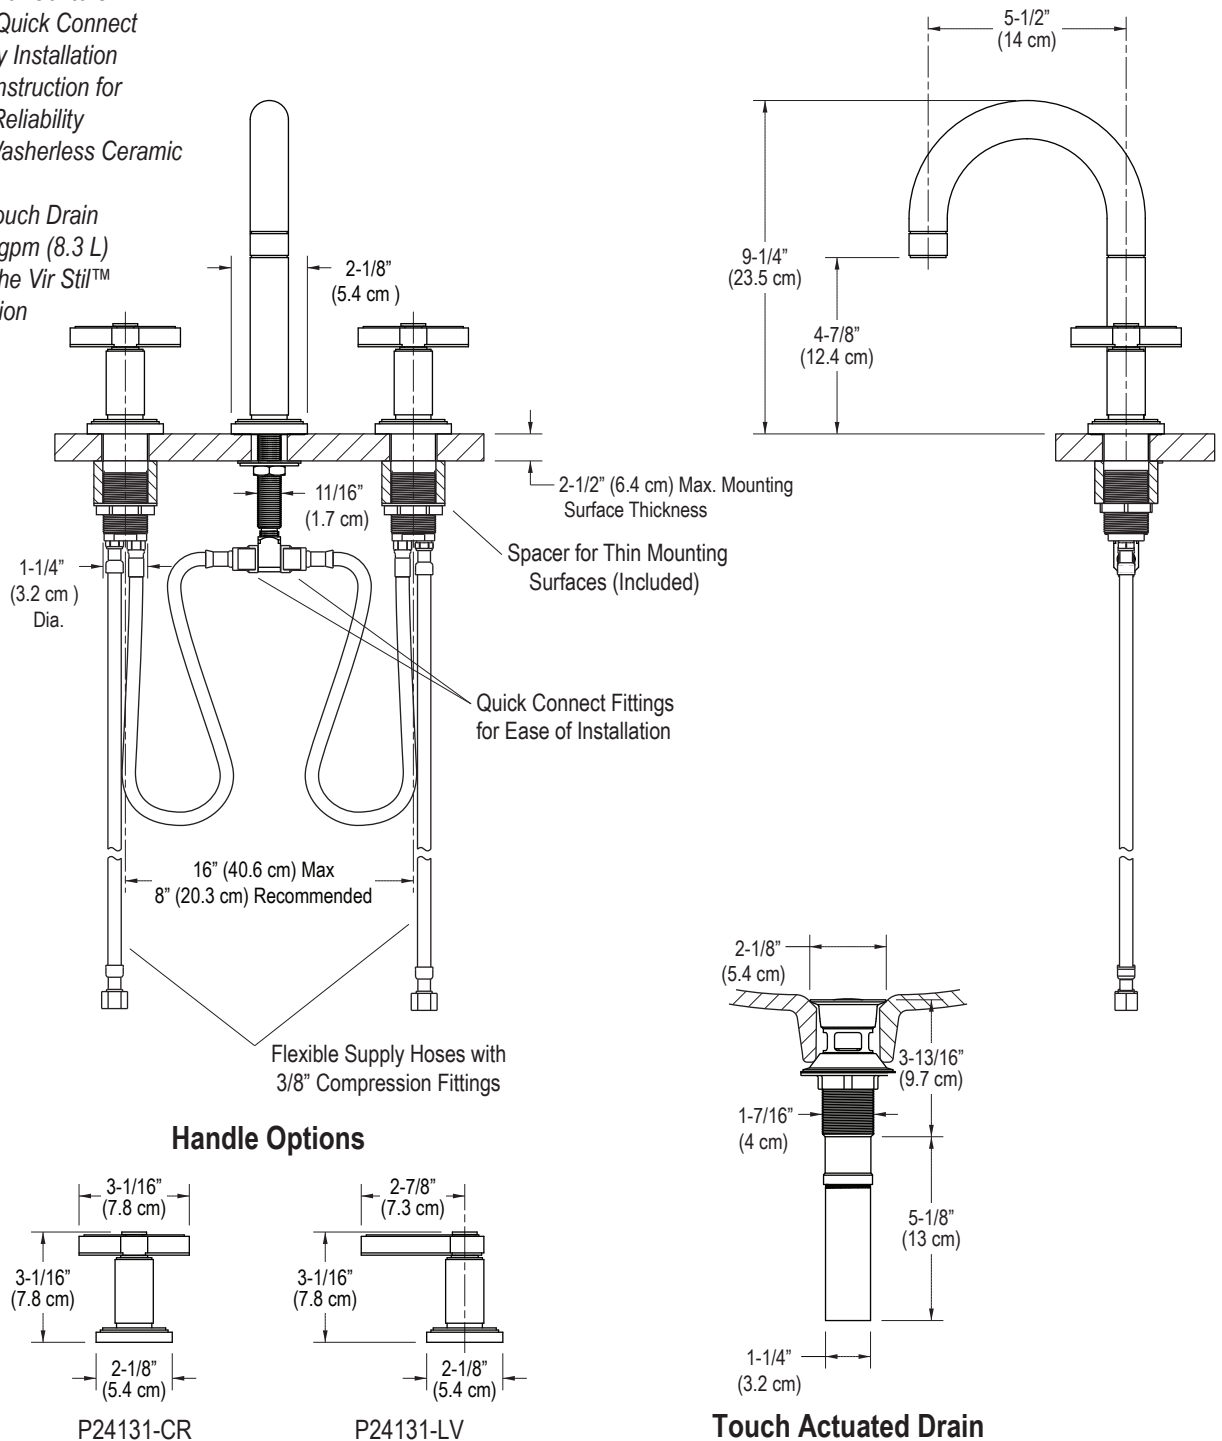

P24131

FEATURES

- Two-Handle, Widespread Lavatory Faucet for 8" - 16" Centers
- Equipped with Quick Connect Fittings for Easy Installation
- Solid Brass Construction for Durability and Reliability
- Quarter-Turn Washerless Ceramic Disc Valves
- Includes Soft Touch Drain
- Flow Rate: 2.2 gpm (8.3 L)
- Complements the Vir Stil™ Minimal Collection

SPECIFIED MODEL

Model	Description	Finishes			
P24131-CR	Vir Stil™ Minimal Basin Set, Cross Handles	<input type="checkbox"/> CP Polished Chrome	<input type="checkbox"/> AD Nickel Silver	<input type="checkbox"/> AG Brushed Nickel	<input type="checkbox"/> LB Bronze
P24131-LV	Vir Stil™ Minimal Basin Set, Lever Handles	<input type="checkbox"/> CP Polished Chrome	<input type="checkbox"/> AD Nickel Silver	<input type="checkbox"/> AG Brushed Nickel	<input type="checkbox"/> LB Bronze