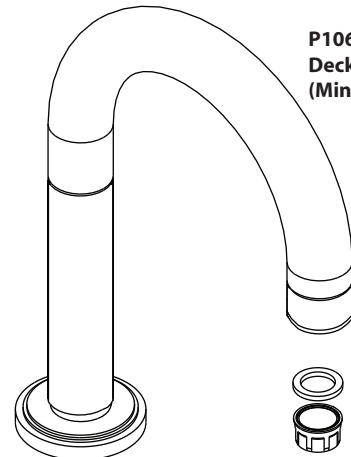

P1068065-LV-**
Deck Handle Assy,
LK Lever,
Hot and Cold

75667 (Counterclockwise Close)
75668 (Clockwise Close)
Cartridge

58280
Collar

56446
Washer

22352
Washer

58380
Nut

73703
Valve

46112
Set Screw

74674
Sleeve
Assy

P1068067-00-**
Deck Spout Assy

35622
Plug

74619
Tube

P1068068-00-**
Aerator Assy

P1068065-CR-**
Deck Handle Assy,
LK Cross,
Hot and Cold

P1068069-00-NA
Deck Valve Collar

P1068066-LV-**
Deck Handle Assy,
LK Lever (Minimal),
Hot and Cold

P1068066-CR-**
Deck Handle Assy,
LK Cross (Minimal),
Hot and Cold

P1068073-00-**
Deck Spout Assy
(Minimal)

P1068074-00-**
Aerator Assy

74646
Plate

62611
Screw

29266
Washer

33505
Nut

60018
Tee