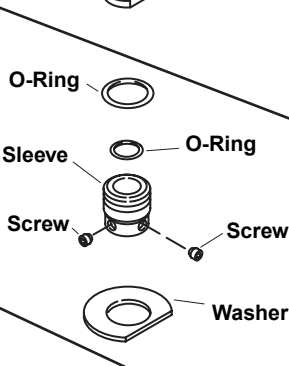

P1068065-LV-**
Deck Handle Assy,
LK Lever,
Hot and Cold

75667 (Counterclockwise Close)
75668 (Clockwise Close)
Cartridge

58280
Collar

56446
Washer

22352
Washer

58380
Nut

73703
Valve

46112
Set Screw

74674
Sleeve
Assy

P1068067-00-**
Deck Spout Assy

35622
Plug

74619
Tube

P1068068-00-**
Aerator Assy

P1068065-CR-**
Deck Handle Assy,
LK Cross,
Hot and Cold

P1068069-00-NA
Deck Valve Collar

P1068066-LV-**
Deck Handle Assy,
LK Lever (Minimal),
Hot and Cold

P1068066-CR-**
Deck Handle Assy,
LK Cross (Minimal),
Hot and Cold

P1068073-00-**
Deck Spout Assy
(Minimal)

P1068074-00-**
Aerator Assy

74646
Plate

62611
Screw

29266
Washer

33505
Nut

60018
Tee