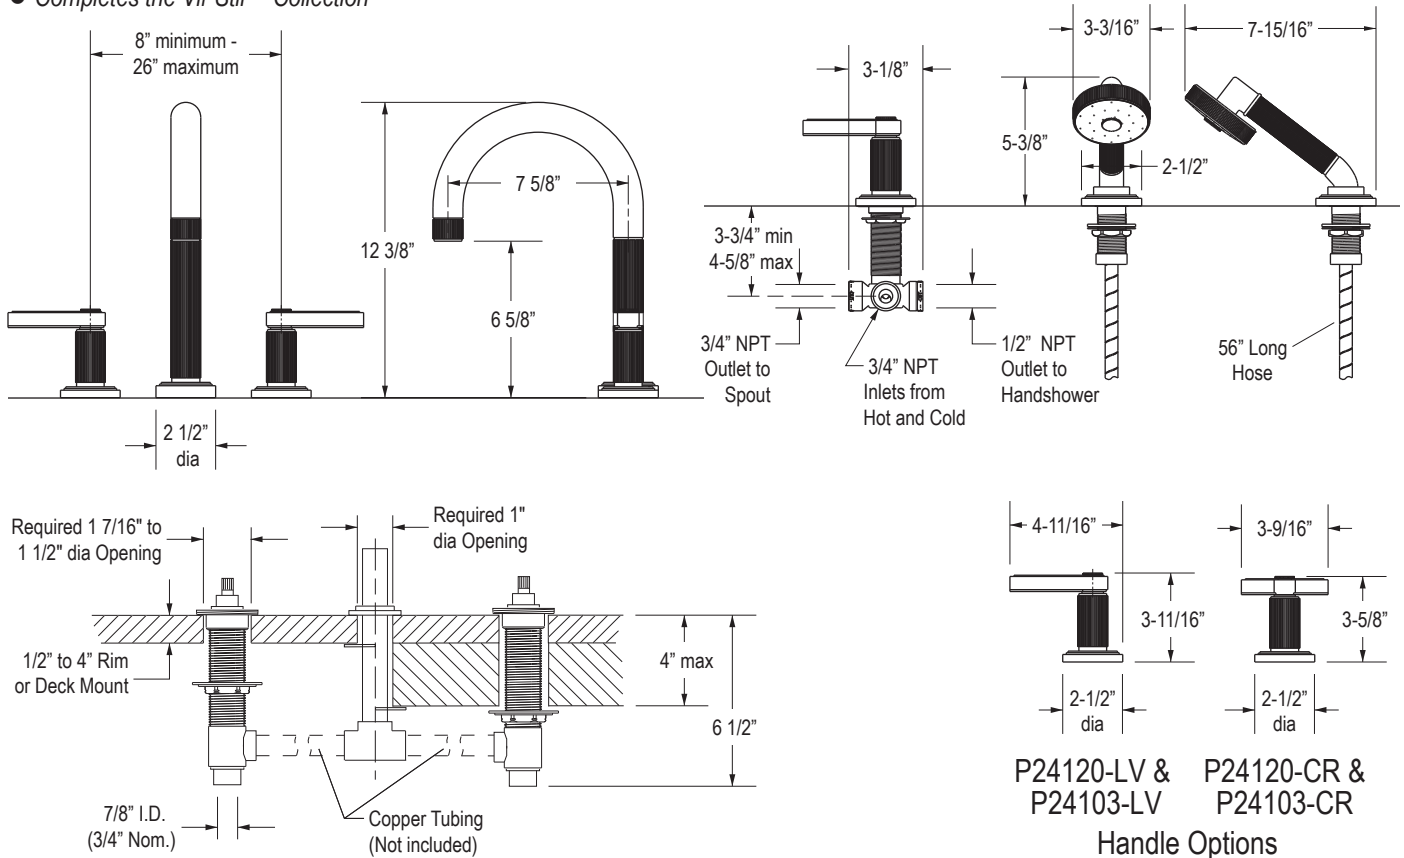

### FEATURES

- Brass Construction
- Bath or Deck Mount
- 7 5/8" Spout
- Brass High-flow Valves
- Quarter-turn Washerless Ceramic Disc Valves
- Option of Two Handle Styles
- Completes the Vir Stil™ Collection

### CODES/STANDARDS APPLICABLE

Specified Model Meets or Exceeds the Following:

- ASME A112.18.1M/CSA B125
- IAPMO/UPC
- ADA

**P21473, P24103,  
& P24120**

**P24120-LV & P24103-LV  
P24120-CR & P24103-CR**  
Handle Options

SPECIFIED MODEL						
Model	Description	Finishes				
P24103-LV	Vir Stil Deck Mount Bath Set, Lever Handles	<input type="checkbox"/> CP Polished Chrome	<input type="checkbox"/> AD Nickel Silver	<input type="checkbox"/> AG Brushed Nickel	<input type="checkbox"/> LB Bronze	
P24103-CR	Vir Stil Deck Mount Bath Set, Cross Handles	<input type="checkbox"/> CP Polished Chrome	<input type="checkbox"/> AD Nickel Silver	<input type="checkbox"/> AG Brushed Nickel	<input type="checkbox"/> LB Bronze	
P21473-00	Vir Stil Deck Handshower	<input type="checkbox"/> CP Polished Chrome	<input type="checkbox"/> AD Nickel Silver	<input type="checkbox"/> AG Brushed Nickel	<input type="checkbox"/> LB Bronze	
P24120-LV	Vir Stil Deck Diverter, Lever Handles	<input type="checkbox"/> CP Polished Chrome	<input type="checkbox"/> AD Nickel Silver	<input type="checkbox"/> AG Brushed Nickel	<input type="checkbox"/> LB Bronze	
P24120-CR	Vir Stil Deck Diverter, Cross Handles	<input type="checkbox"/> CP Polished Chrome	<input type="checkbox"/> AD Nickel Silver	<input type="checkbox"/> AG Brushed Nickel	<input type="checkbox"/> LB Bronze	
Required Rough-in						
P19302-00	¾" Ceramic High-Flow Valve System for P24103 Only	<input type="checkbox"/> NA				
P29510-00	Deck Diverter Valve for P24120 Only	<input type="checkbox"/> NA				